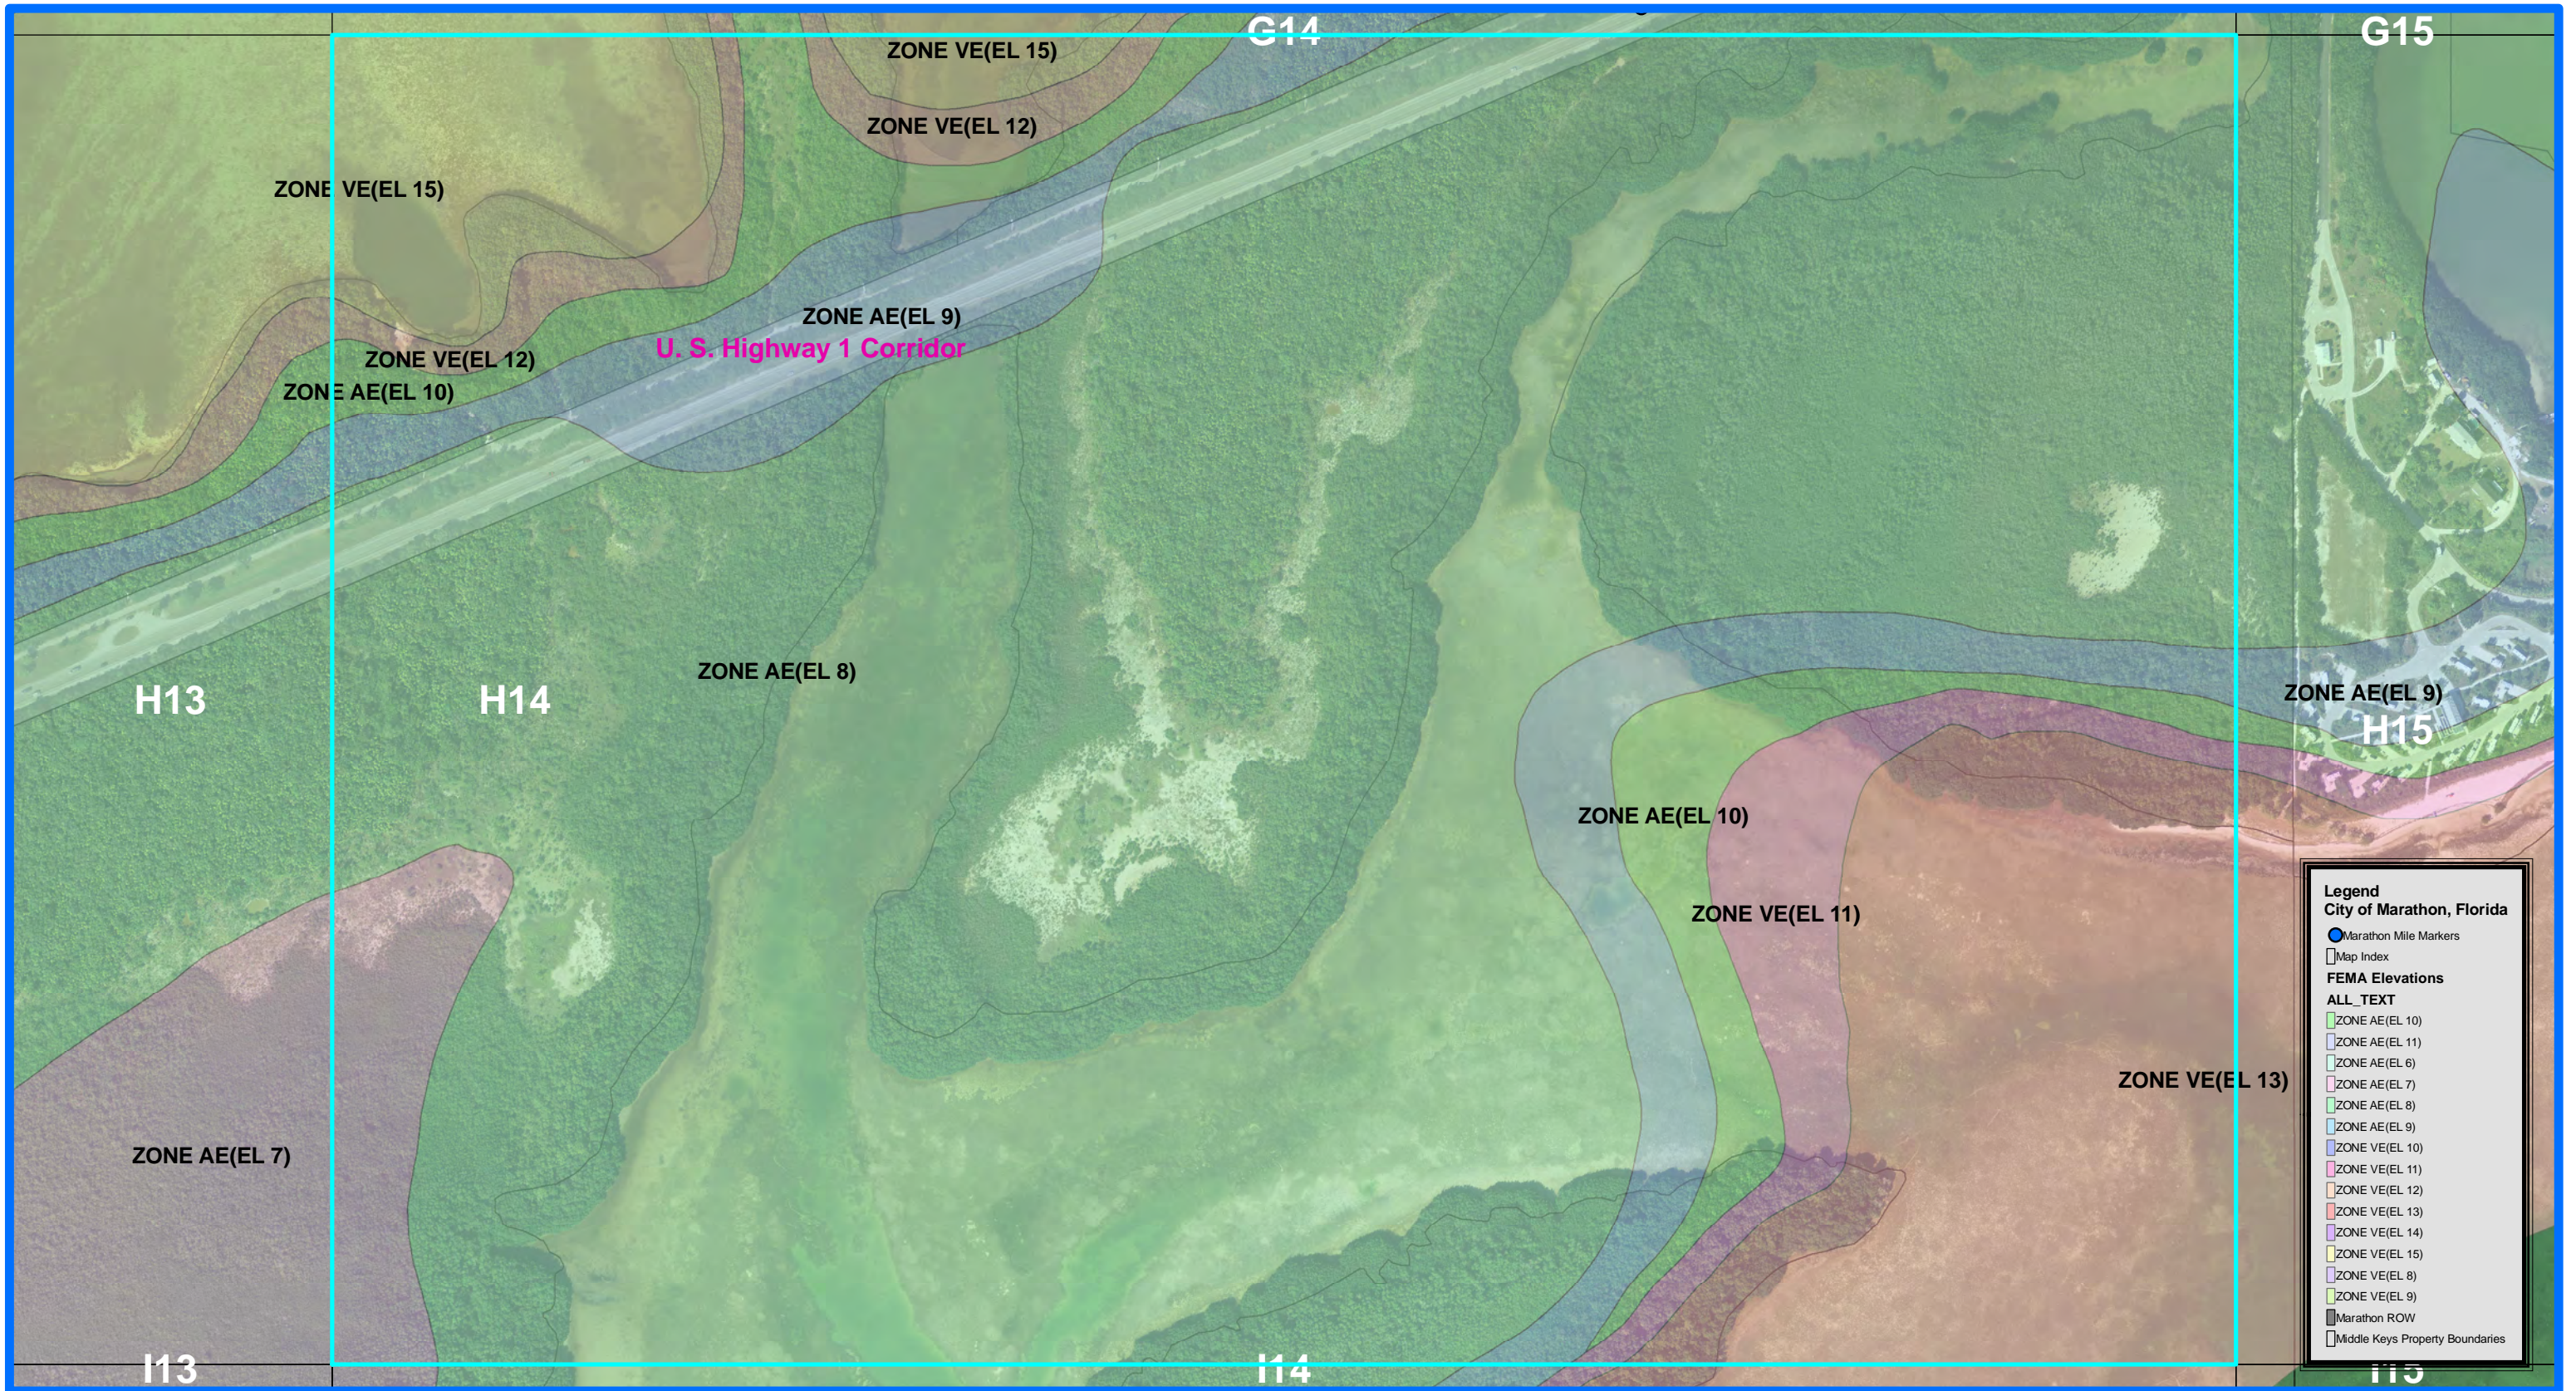

Legend
City of Marathon, Florida

- Marathon Mile Markers
- Map Index

FEMA Elevations

ALL_TEXT

- ZONE AE(EL 10)
- ZONE AE(EL 11)
- ZONE AE(EL 6)
- ZONE AE(EL 7)
- ZONE AE(EL 8)
- ZONE AE(EL 9)
- ZONE VE(EL 10)
- ZONE VE(EL 11)
- ZONE VE(EL 12)
- ZONE VE(EL 13)
- ZONE VE(EL 14)
- ZONE VE(EL 15)
- ZONE VE(EL 8)
- ZONE VE(EL 9)

- Marathon ROW
- Middle Keys Property Boundaries

City of Marathon, Florida - Official Map Product
Middle Keys - Marathon, Key Colony Beach, County
2005 FEMA FIRM Maps - City of Marathon, Comm. No. 120681 & Surroundings

MAP PAGE
H 14