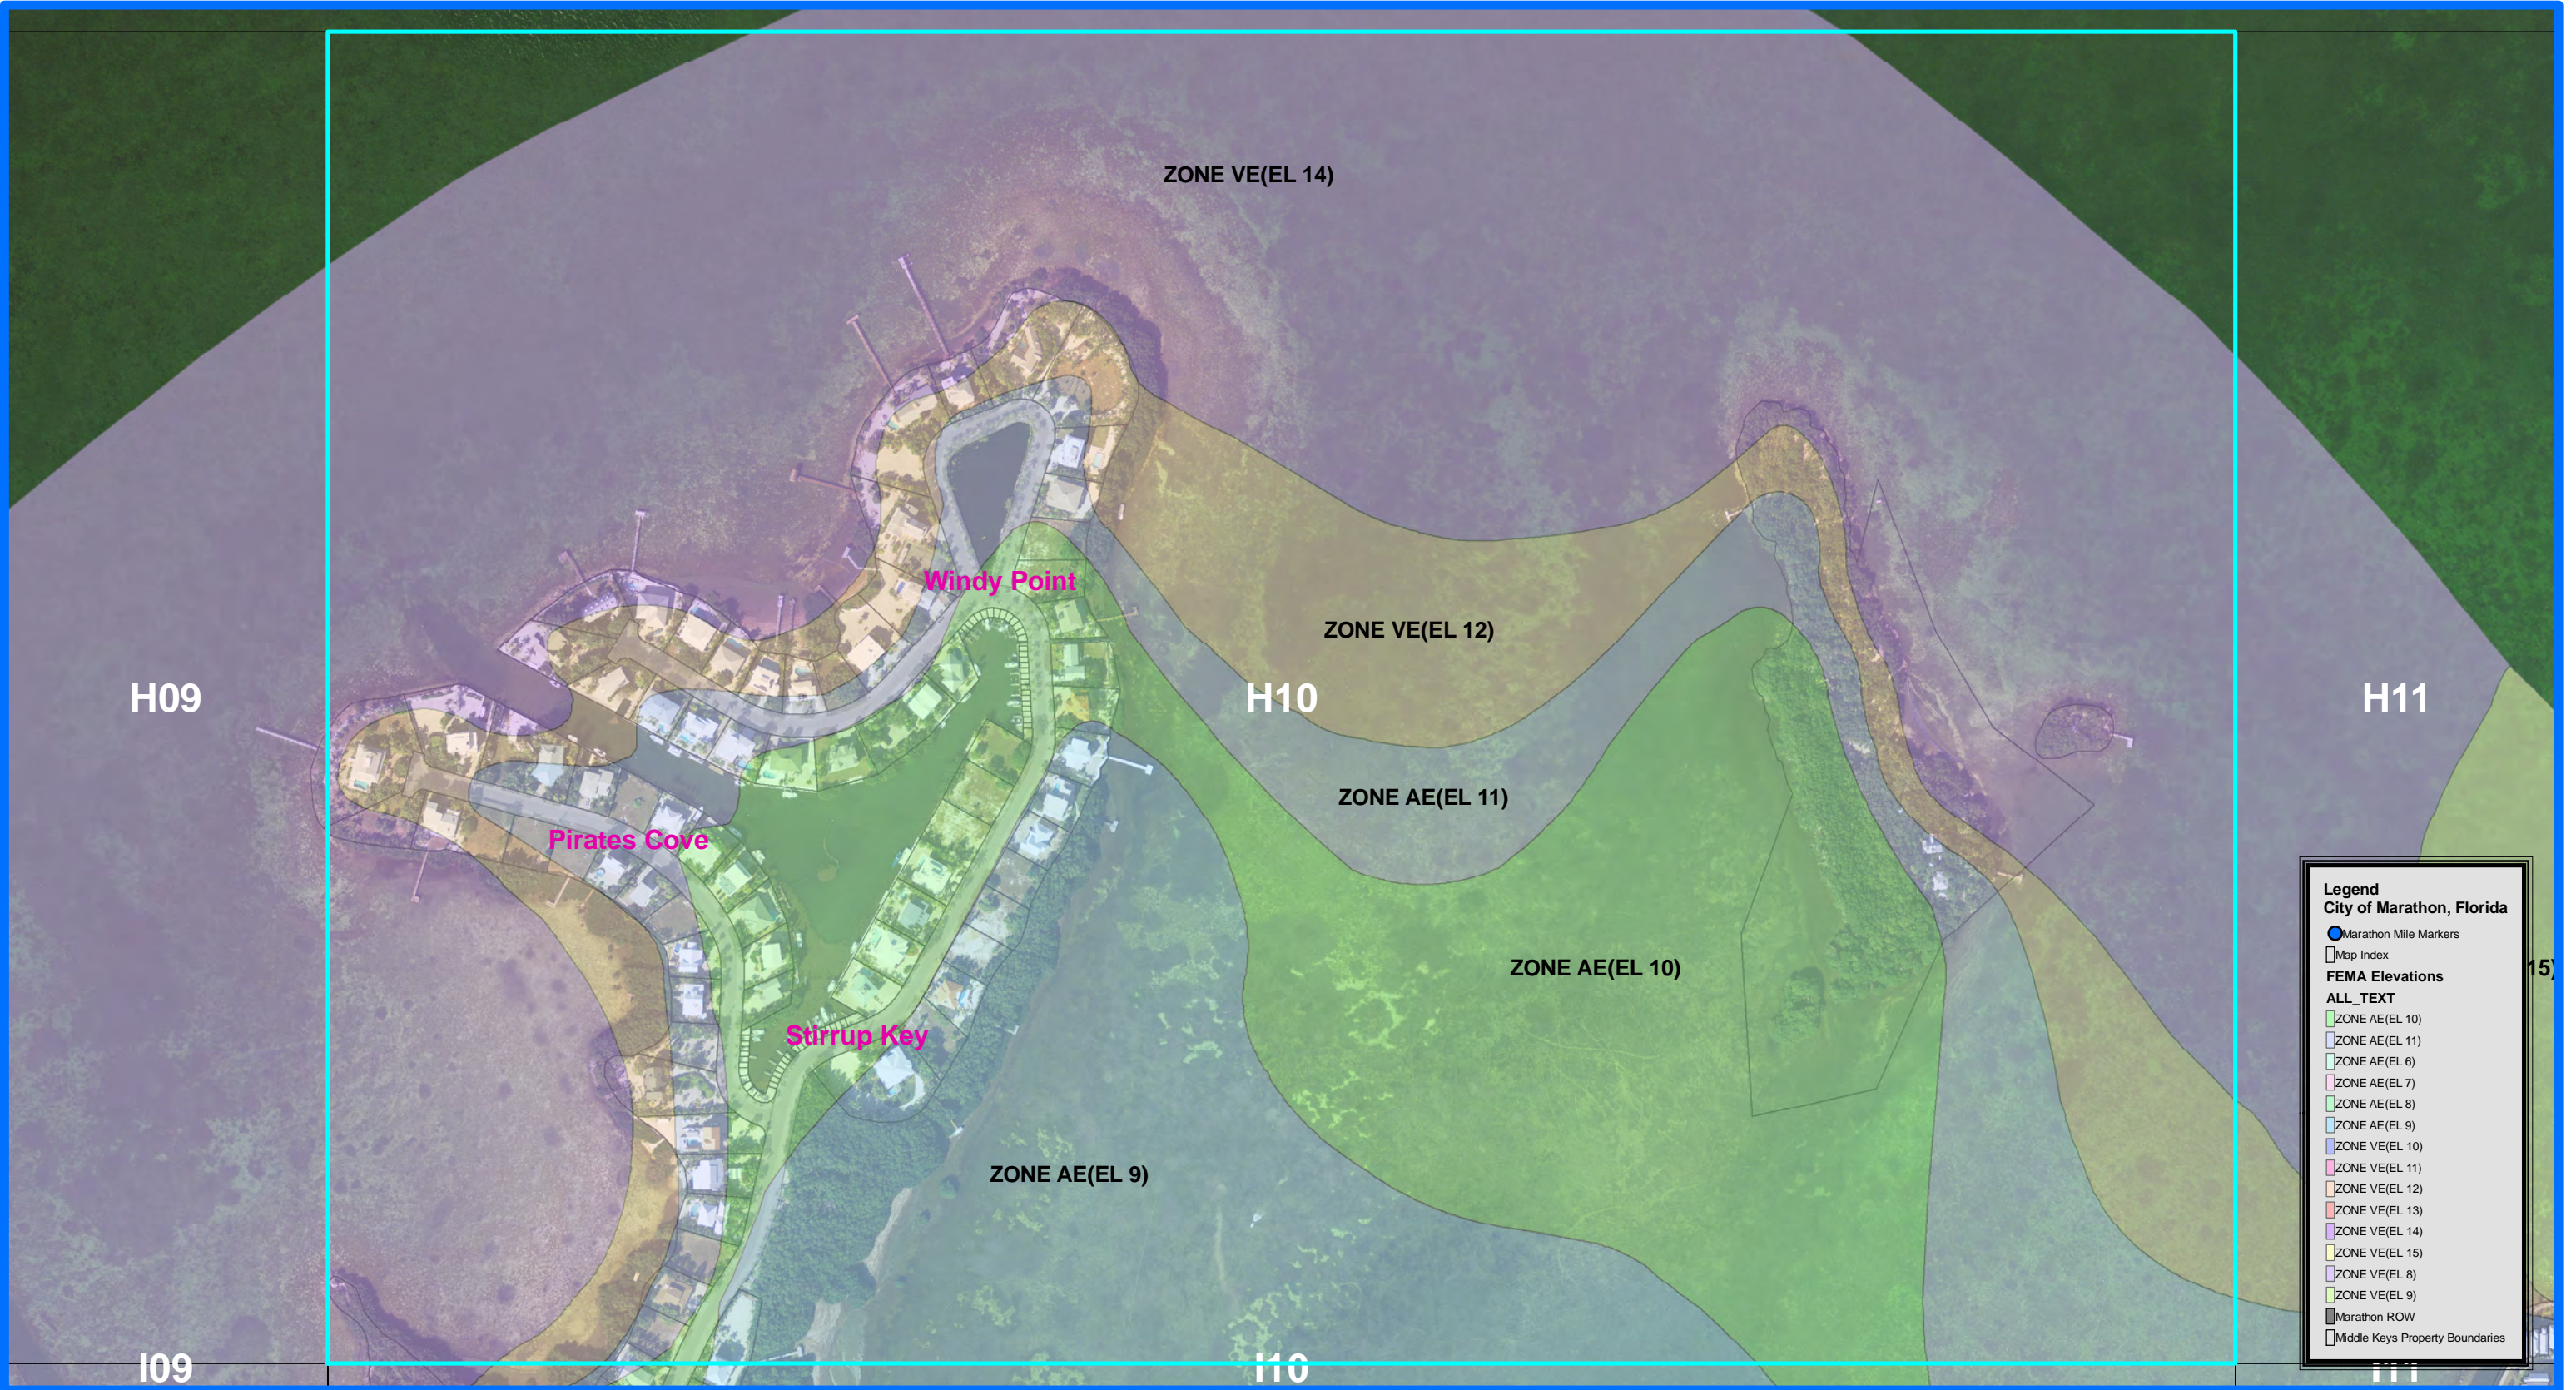

Legend
City of Marathon, Florida

- Marathon Mile Markers
- Map Index
- **FEMA Elevations**
- **ALL_TEXT**
- ZONE AE(EL 10)
- ZONE AE(EL 11)
- ZONE AE(EL 6)
- ZONE AE(EL 7)
- ZONE AE(EL 8)
- ZONE AE(EL 9)
- ZONE VE(EL 10)
- ZONE VE(EL 11)
- ZONE VE(EL 12)
- ZONE VE(EL 13)
- ZONE VE(EL 14)
- ZONE VE(EL 15)
- ZONE VE(EL 8)
- ZONE VE(EL 9)
- Marathon ROW
- Middle Keys Property Boundaries

City of Marathon, Florida - Official Map Product
Middle Keys - Marathon, Key Colony Beach, County
2005 FEMA FIRM Maps - City of Marathon, Comm. No. 120681 & Surroundings

MAP PAGE
H 10