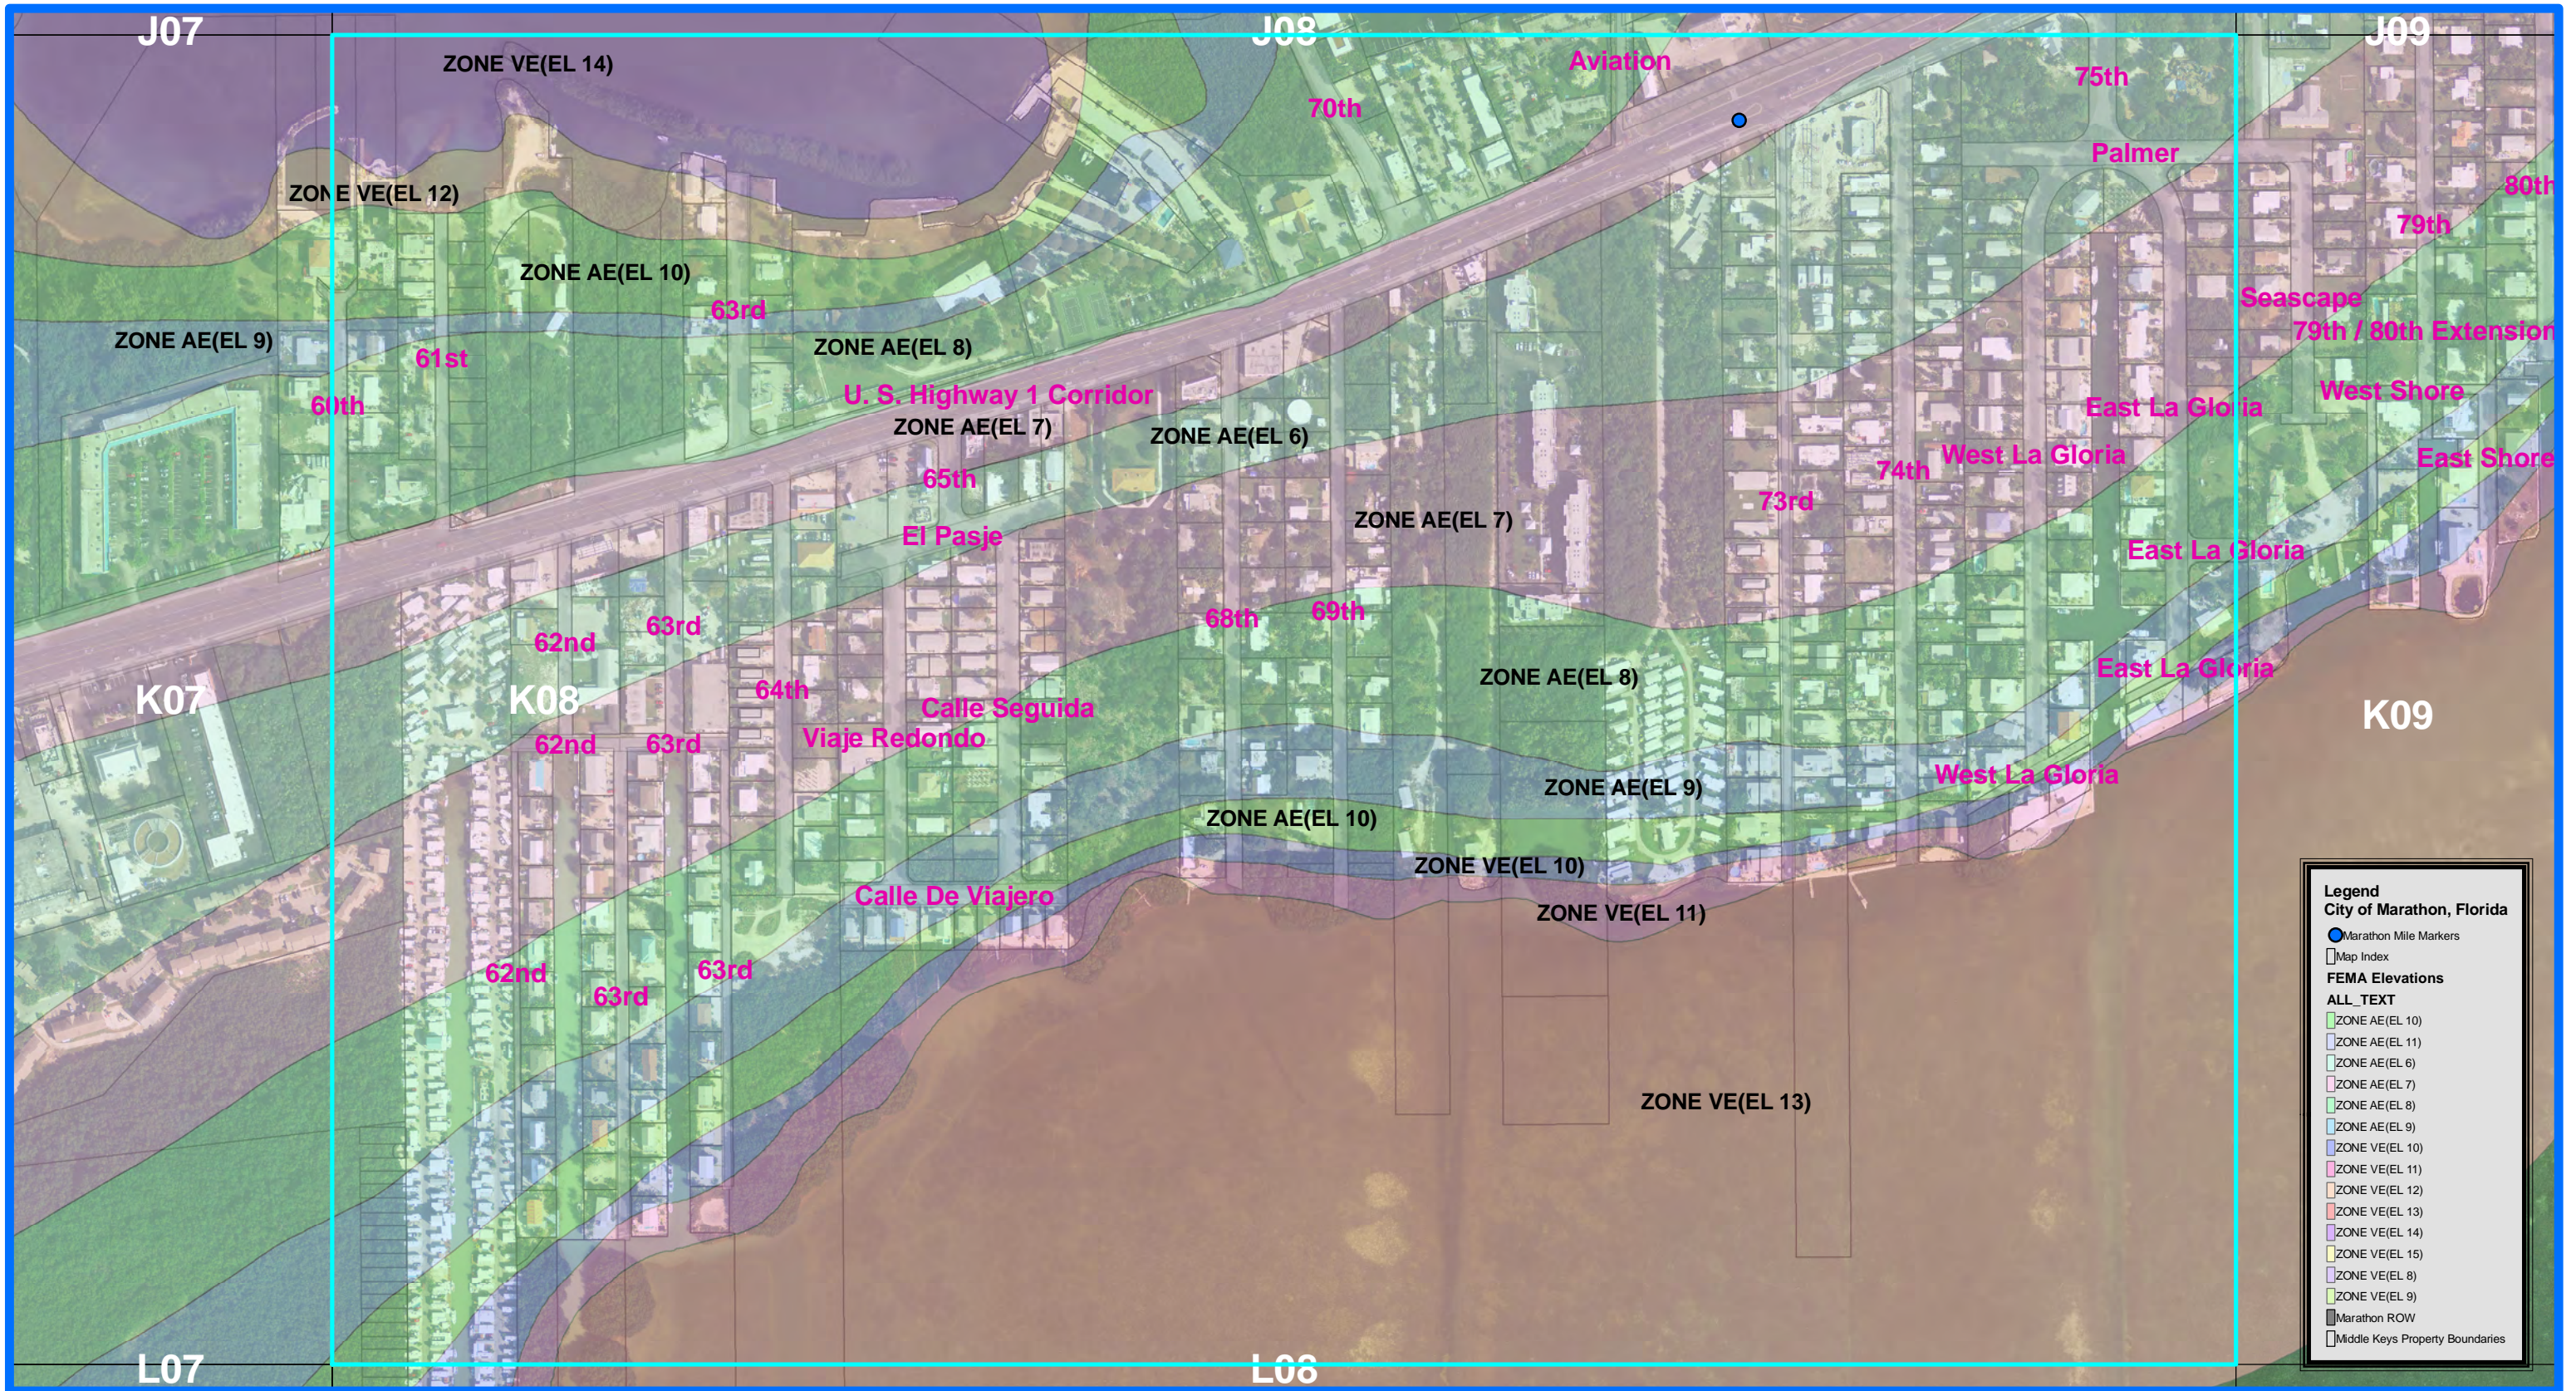

Legend
City of Marathon, Florida

- Marathon Mile Markers
- Map Index
- **FEMA Elevations**
- **ALL_TEXT**
- ZONE AE(EL 10)
- ZONE AE(EL 11)
- ZONE AE(EL 6)
- ZONE AE(EL 7)
- ZONE AE(EL 8)
- ZONE AE(EL 9)
- ZONE VE(EL 10)
- ZONE VE(EL 11)
- ZONE VE(EL 12)
- ZONE VE(EL 13)
- ZONE VE(EL 14)
- ZONE VE(EL 15)
- ZONE VE(EL 8)
- ZONE VE(EL 9)
- Marathon ROW
- Middle Keys Property Boundaries

City of Marathon, Florida - Official Map Product
Middle Keys - Marathon, Key Colony Beach, County
2005 FEMA FIRM Maps - City of Marathon, Comm. No. 120681 & Surroundings

MAP PAGE
K 08