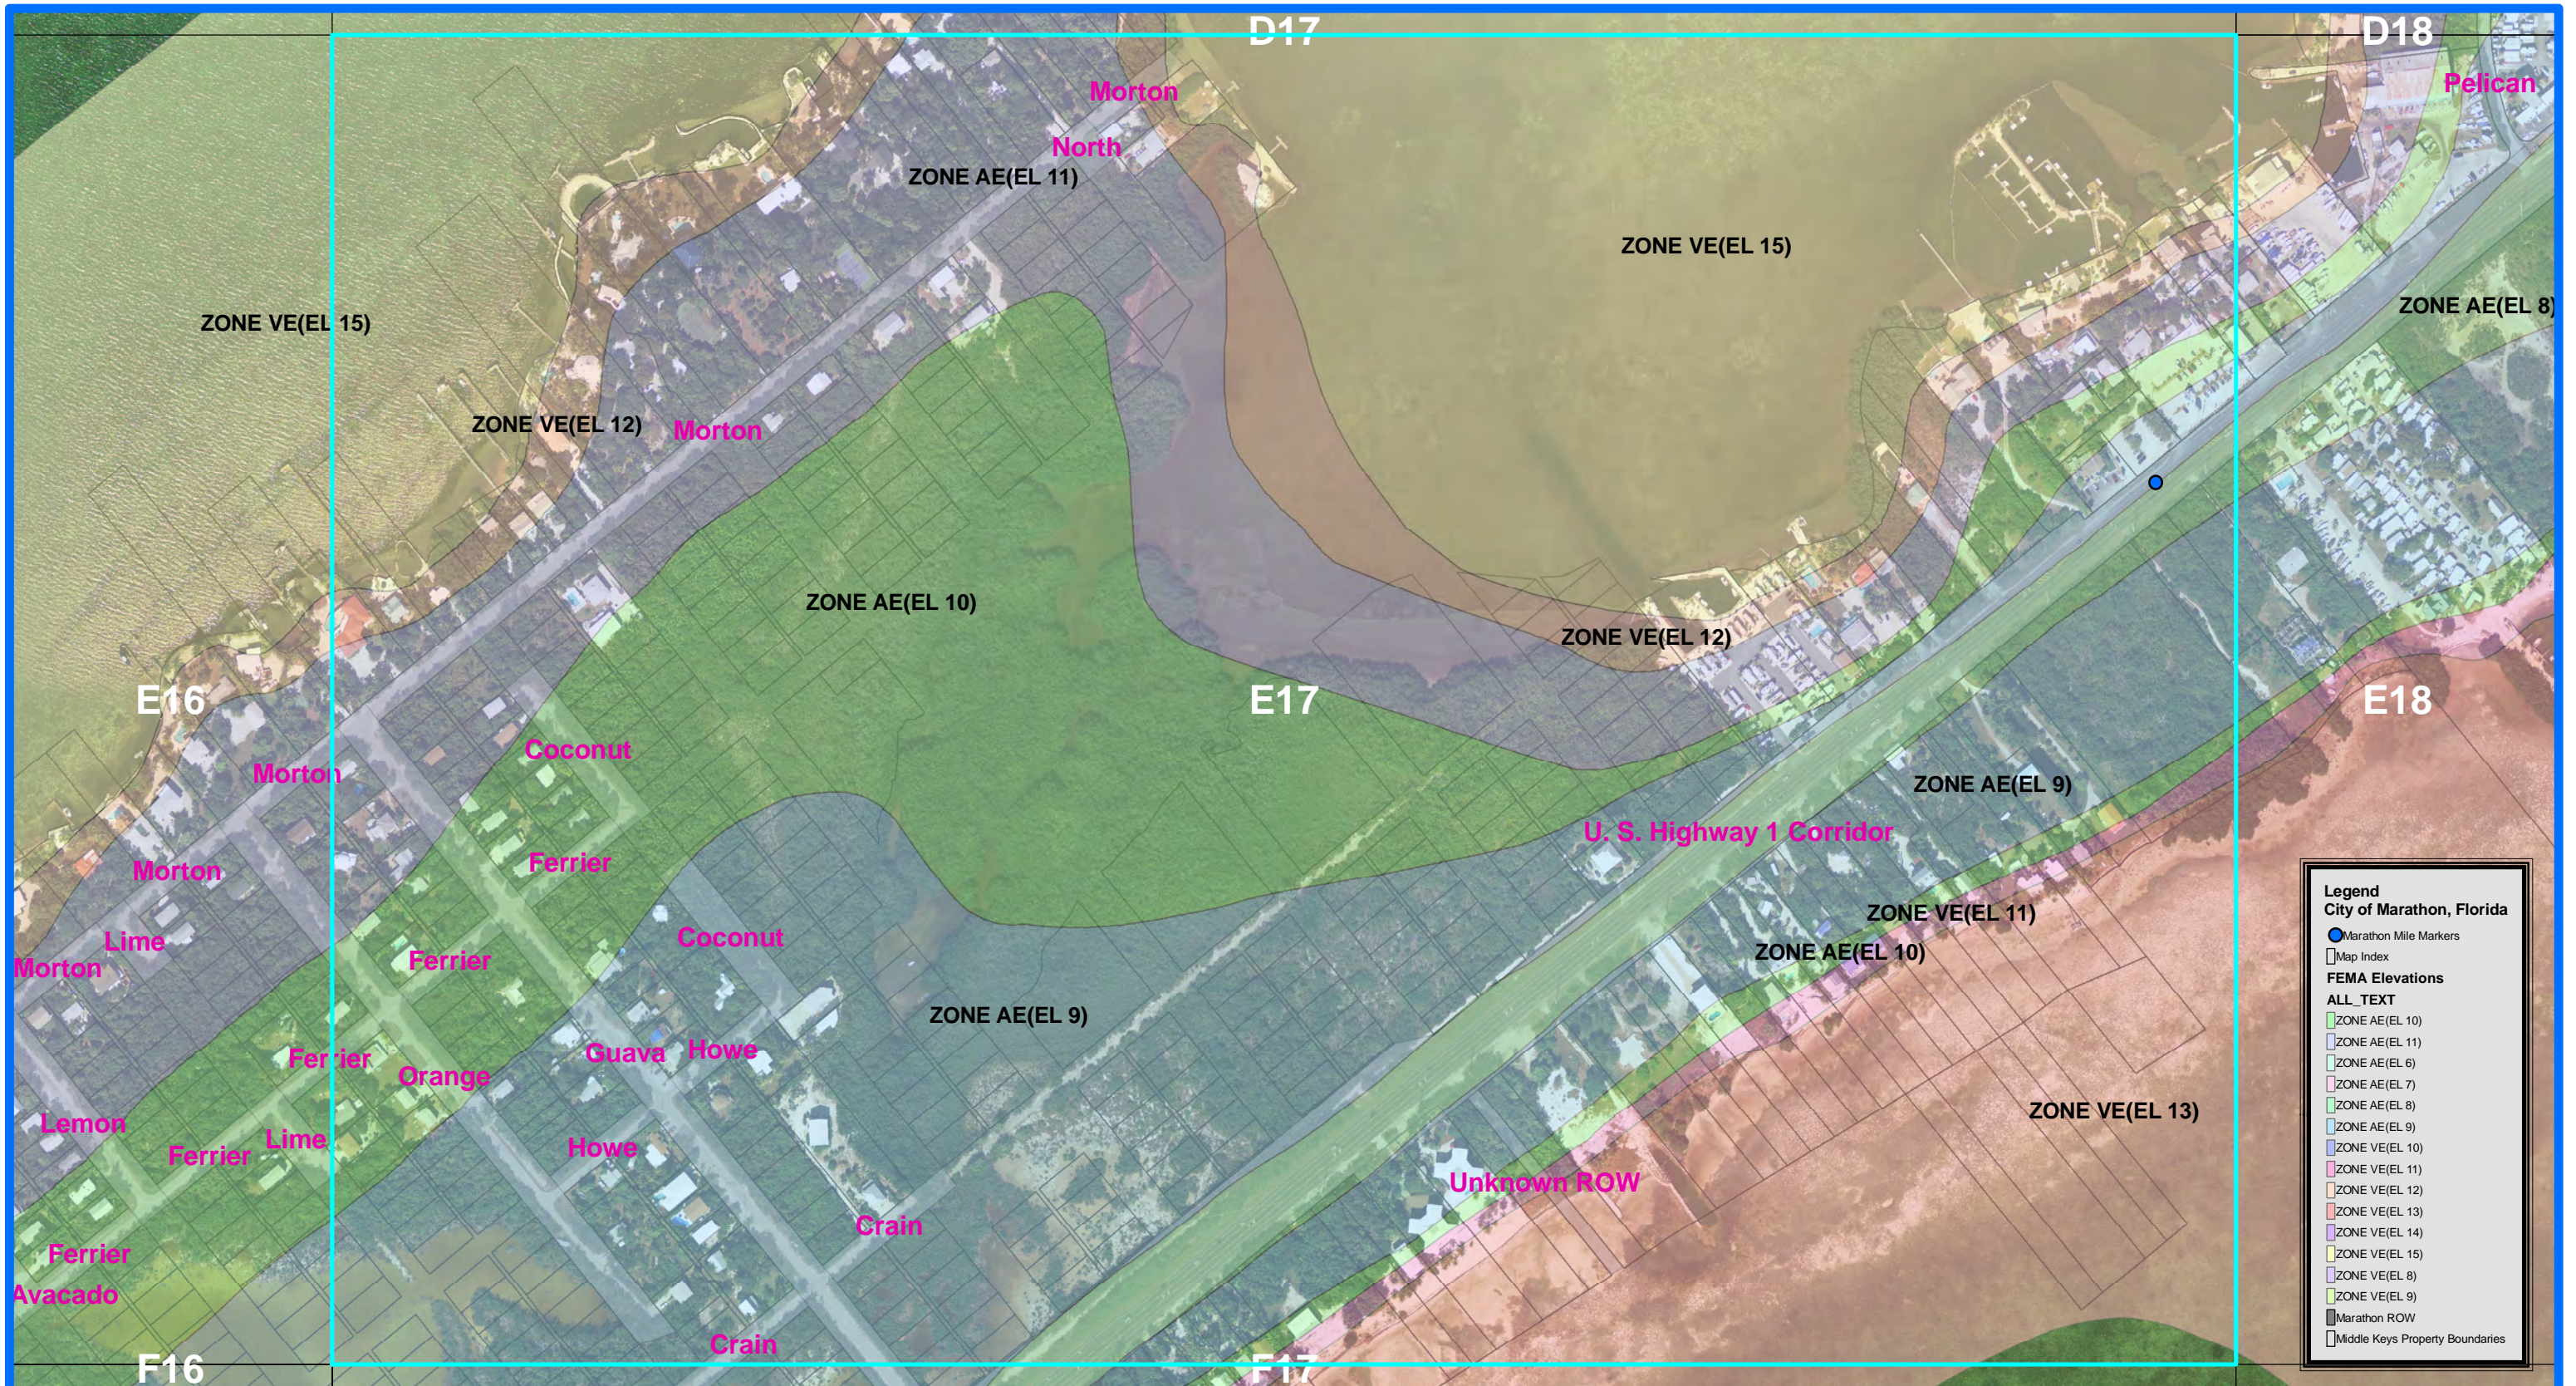

Legend
City of Marathon, Florida

- Marathon Mile Markers
- Map Index
- **FEMA Elevations**
- **ALL_TEXT**
- ZONE AE(EL 10)
- ZONE AE(EL 11)
- ZONE AE(EL 6)
- ZONE AE(EL 7)
- ZONE AE(EL 8)
- ZONE AE(EL 9)
- ZONE VE(EL 10)
- ZONE VE(EL 11)
- ZONE VE(EL 12)
- ZONE VE(EL 13)
- ZONE VE(EL 14)
- ZONE VE(EL 15)
- ZONE VE(EL 8)
- ZONE VE(EL 9)
- Marathon ROW
- Middle Keys Property Boundaries

City of Marathon, Florida - Official Map Product
Middle Keys - Marathon, Key Colony Beach, County
2005 FEMA FIRM Maps - City of Marathon, Comm. No. 120681 & Surroundings

MAP PAGE
E 17

"Click" Here to
Return