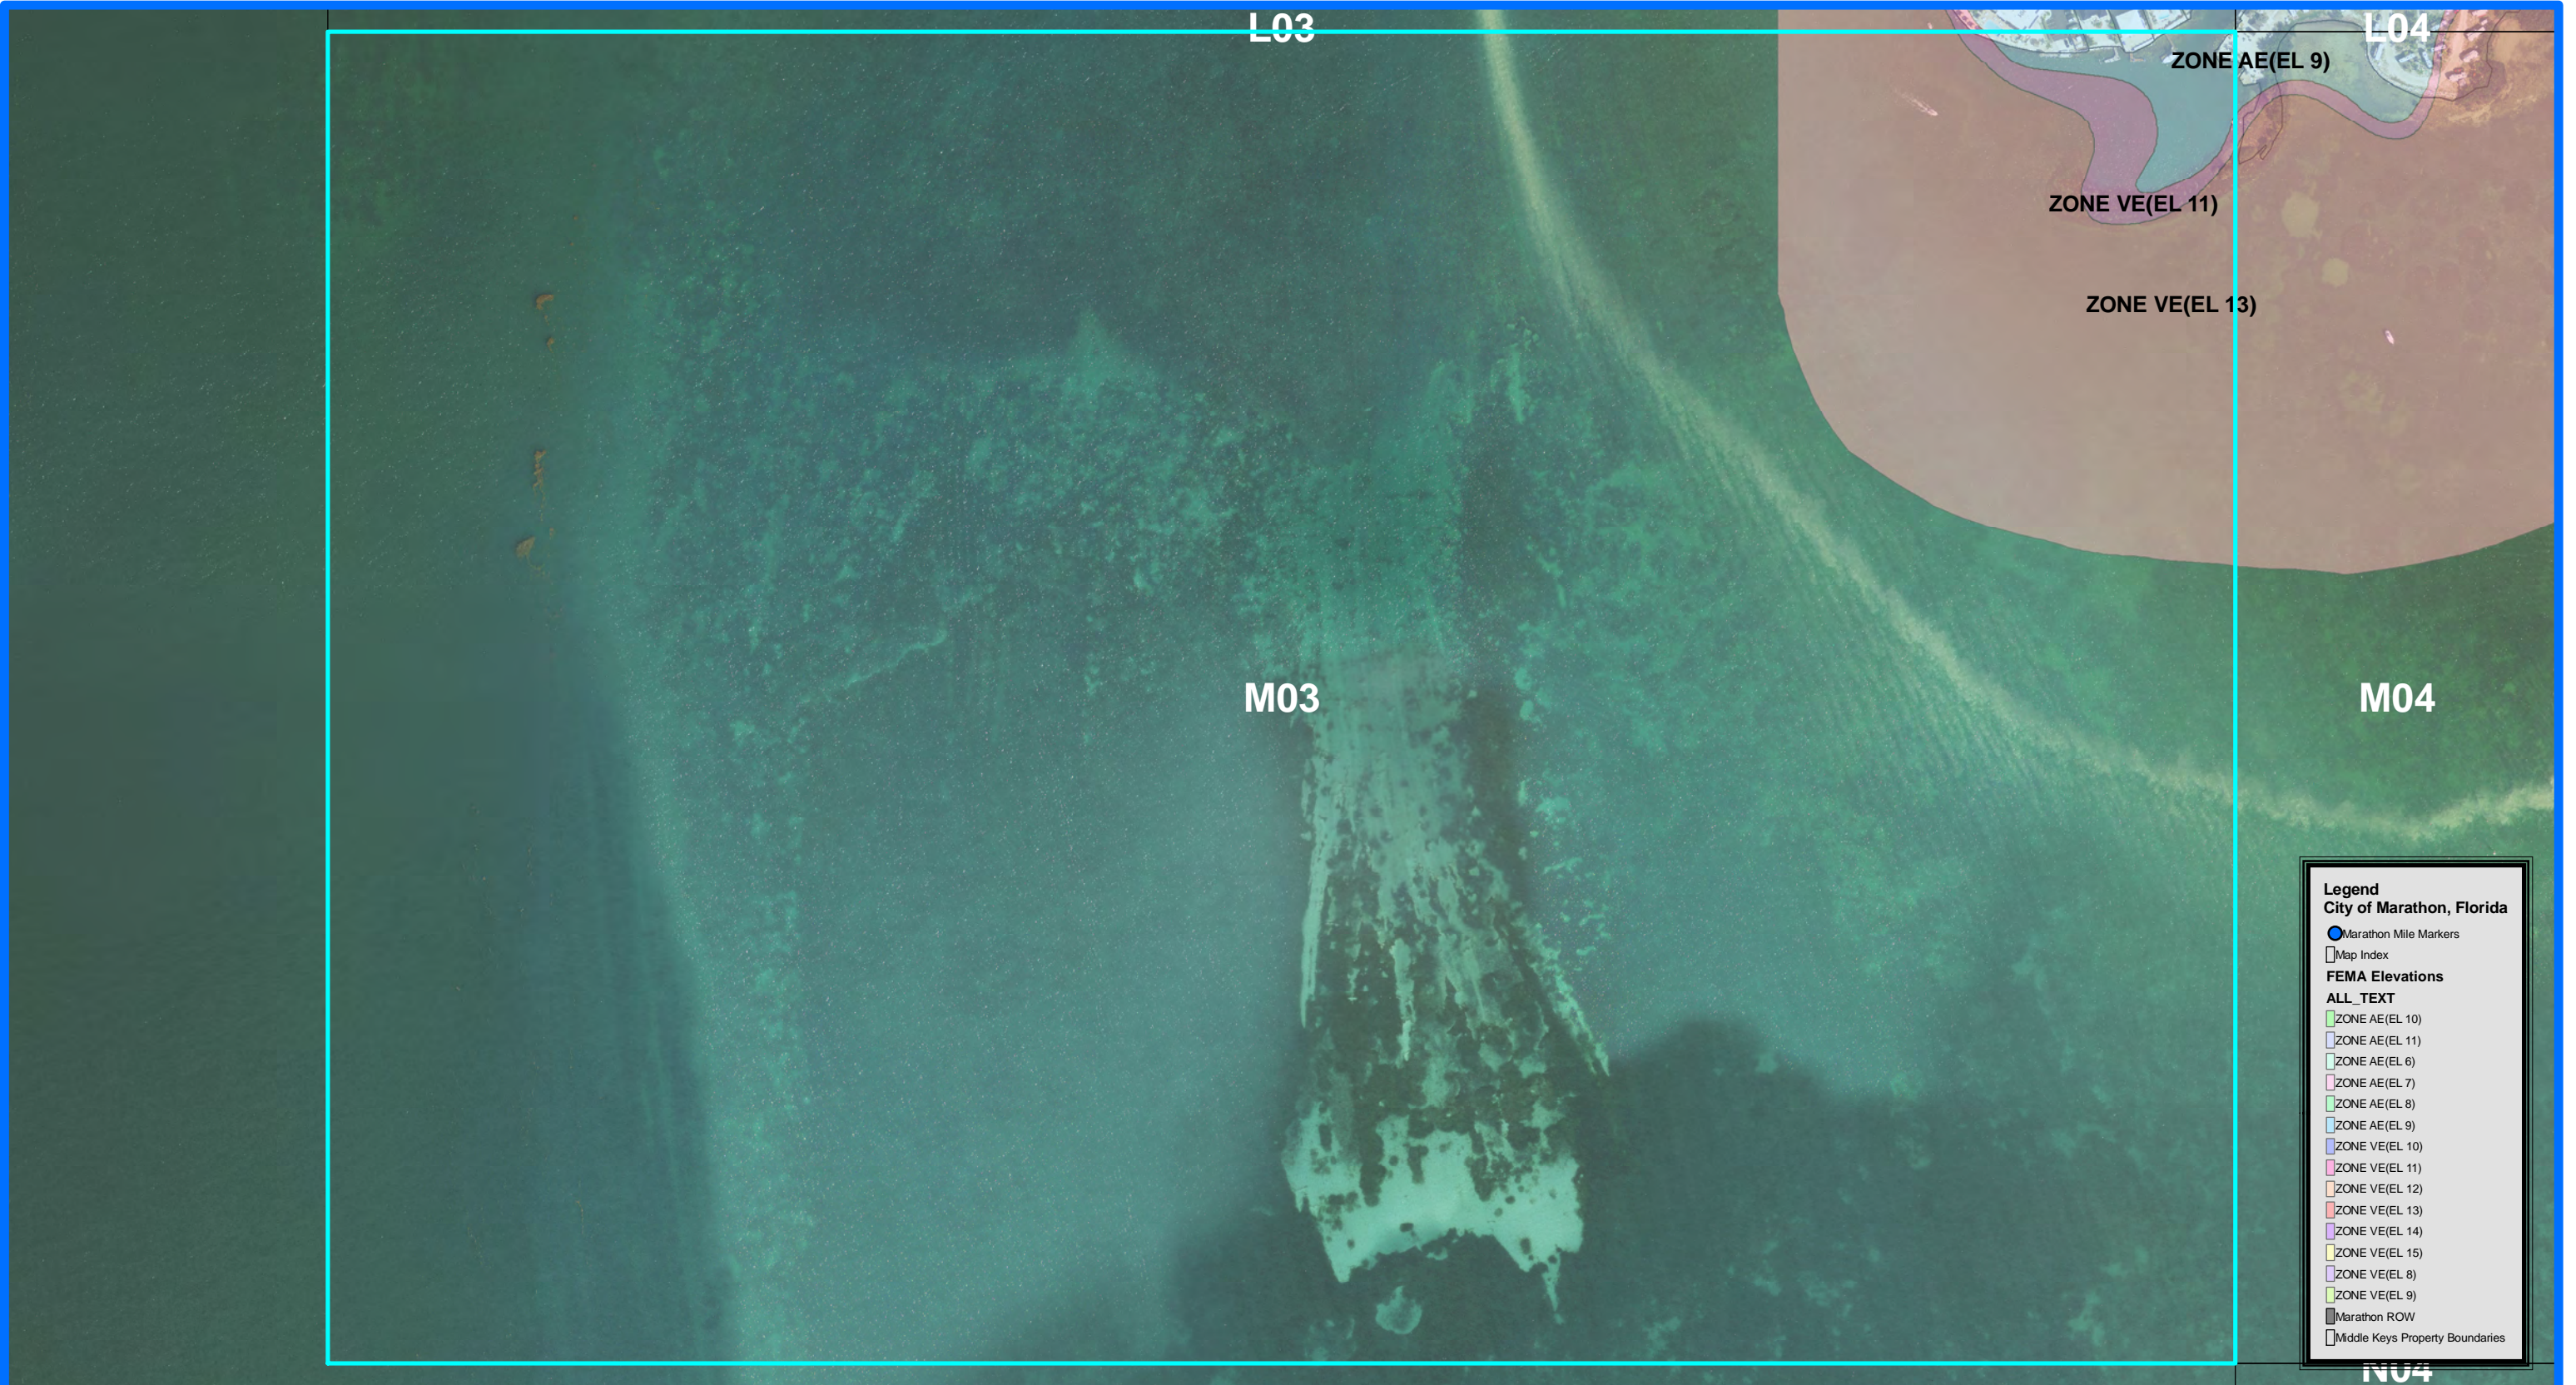

Legend
City of Marathon, Florida

- Marathon Mile Markers
- Map Index
- **FEMA Elevations**
- **ALL_TEXT**
- ZONE AE(EL 10)
- ZONE AE(EL 11)
- ZONE AE(EL 6)
- ZONE AE(EL 7)
- ZONE AE(EL 8)
- ZONE AE(EL 9)
- ZONE VE(EL 10)
- ZONE VE(EL 11)
- ZONE VE(EL 12)
- ZONE VE(EL 13)
- ZONE VE(EL 14)
- ZONE VE(EL 15)
- ZONE VE(EL 8)
- ZONE VE(EL 9)
- Marathon ROW
- Middle Keys Property Boundaries

City of Marathon, Florida - Official Map Product
Middle Keys - Marathon, Key Colony Beach, County
2005 FEMA FIRM Maps - City of Marathon, Comm. No. 120681 & Surroundings

MAP PAGE
M 03