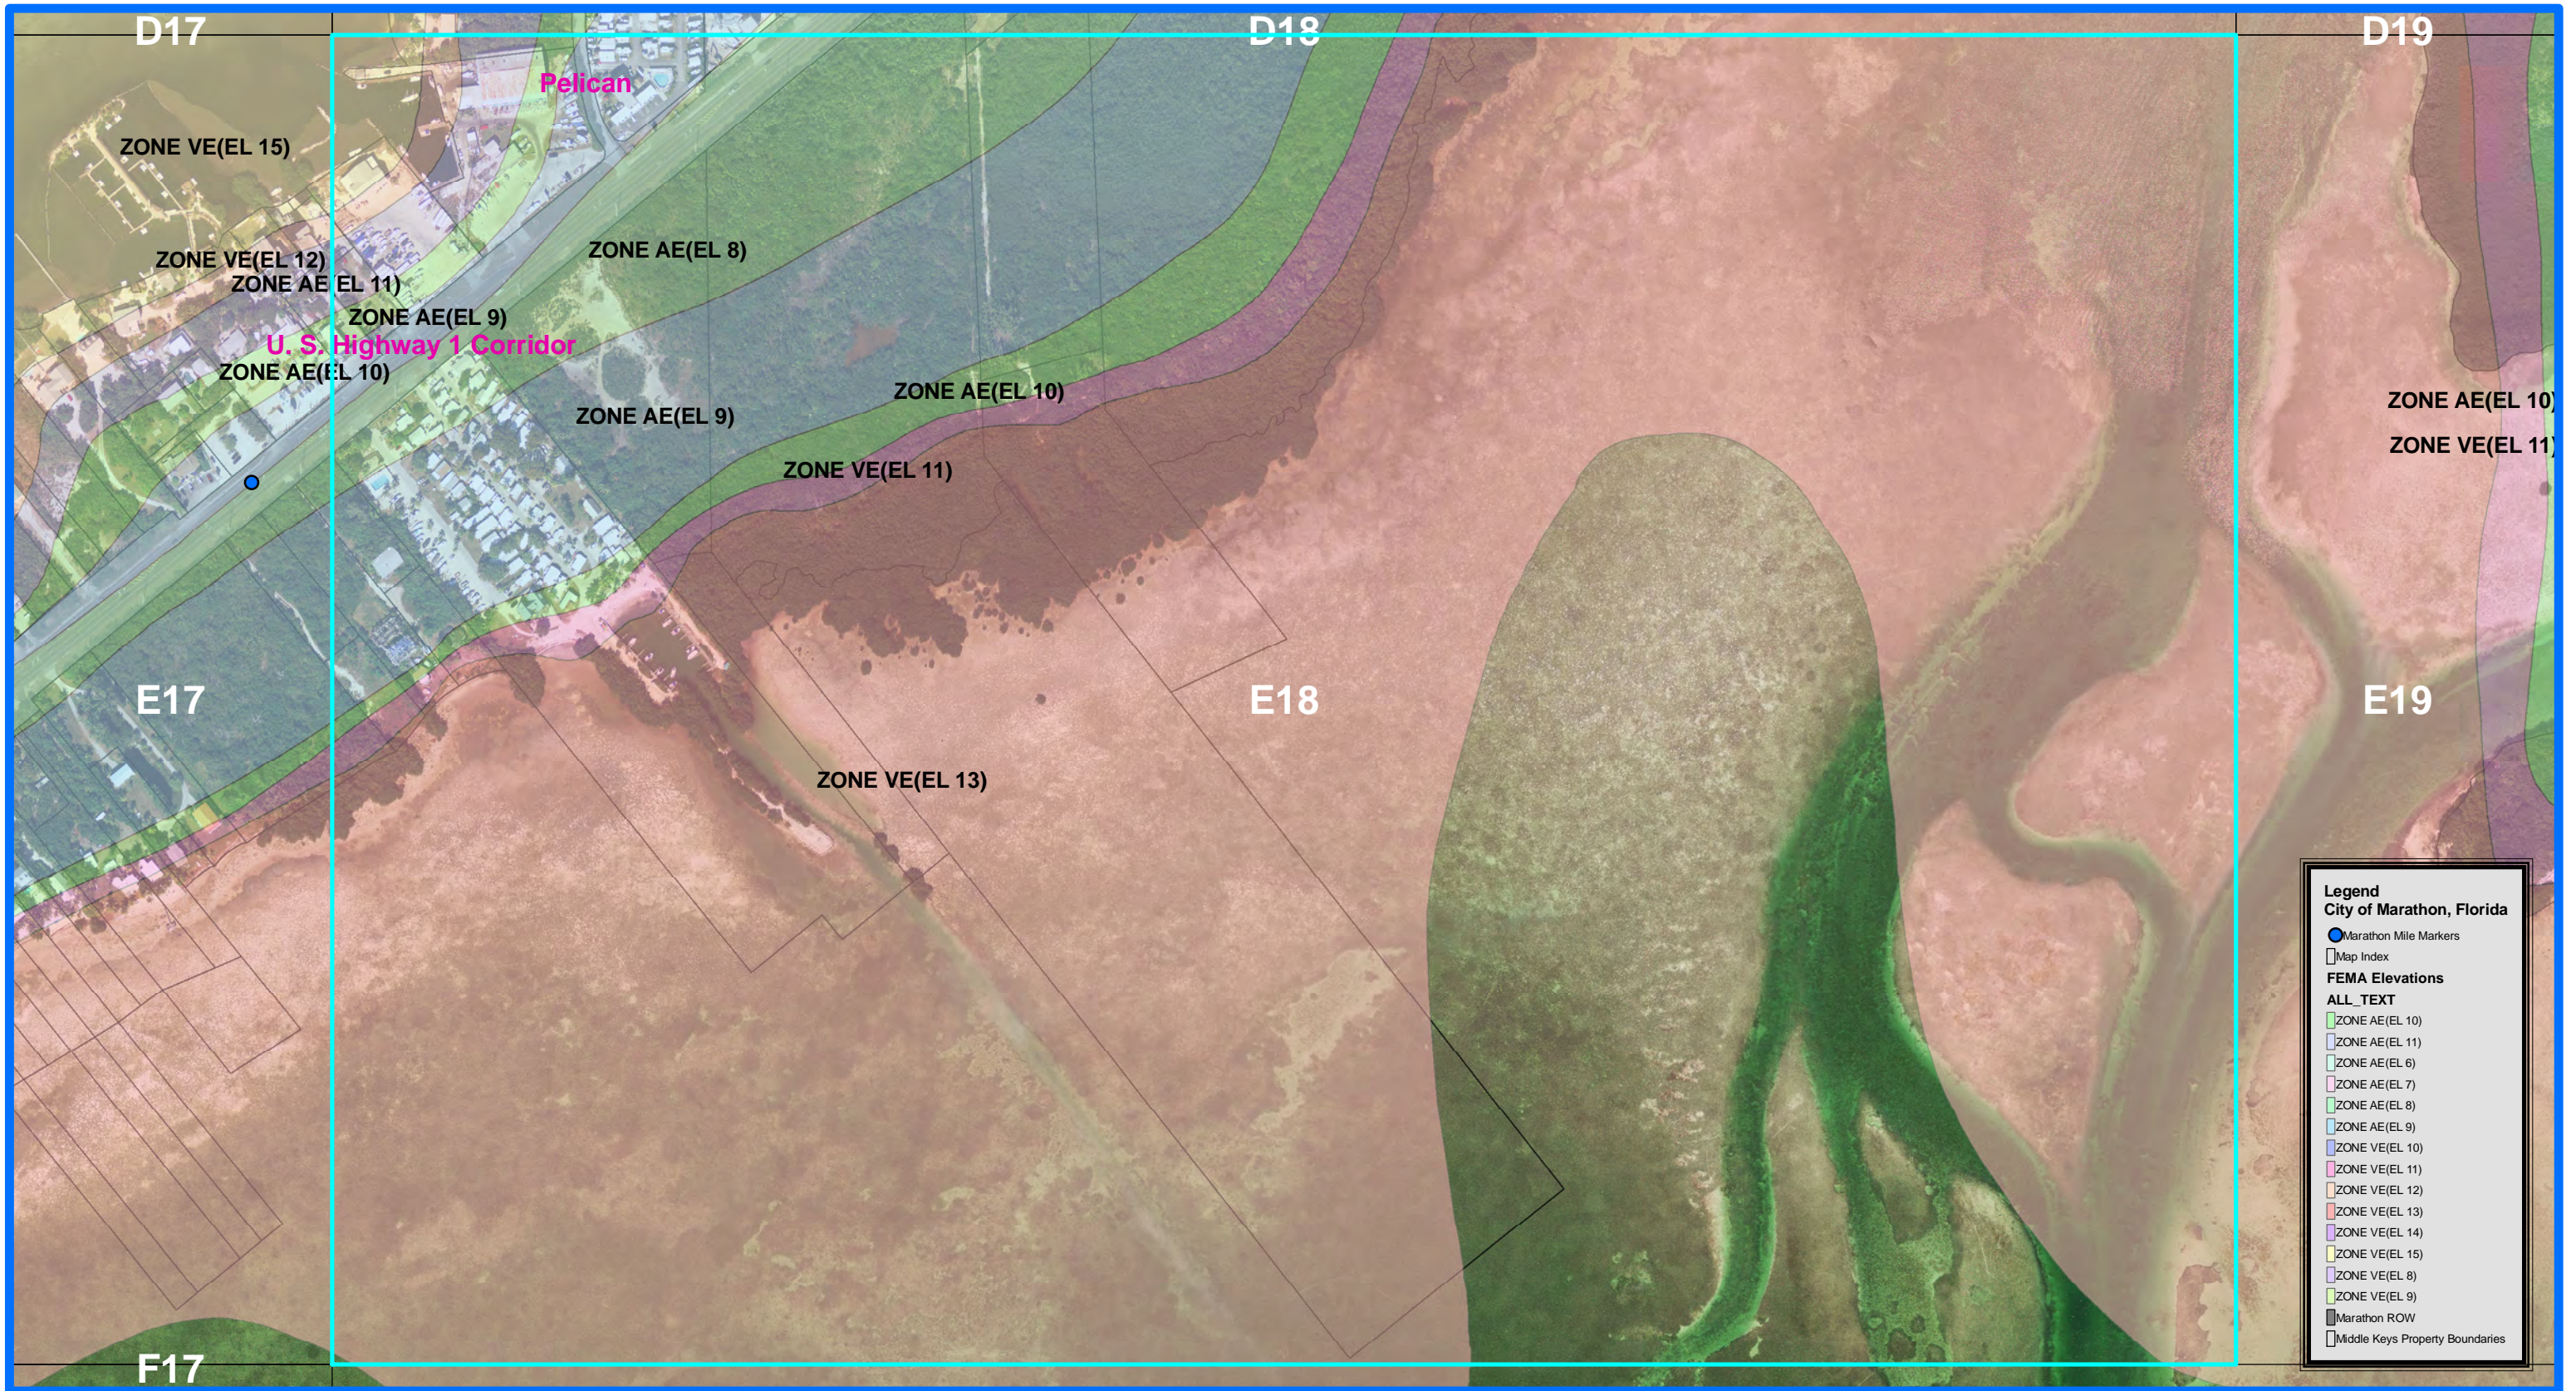

Legend
City of Marathon, Florida

- Marathon Mile Markers
- Map Index
- **FEMA Elevations**
- **ALL_TEXT**
- ZONE AE(EL 10)
- ZONE AE(EL 11)
- ZONE AE(EL 6)
- ZONE AE(EL 7)
- ZONE AE(EL 8)
- ZONE AE(EL 9)
- ZONE VE(EL 10)
- ZONE VE(EL 11)
- ZONE VE(EL 12)
- ZONE VE(EL 13)
- ZONE VE(EL 14)
- ZONE VE(EL 15)
- ZONE VE(EL 8)
- ZONE VE(EL 9)
- Marathon ROW
- Middle Keys Property Boundaries

City of Marathon, Florida - Official Map Product
Middle Keys - Marathon, Key Colony Beach, County
2005 FEMA FIRM Maps - City of Marathon, Comm. No. 120681 & Surroundings

MAP PAGE
E 18