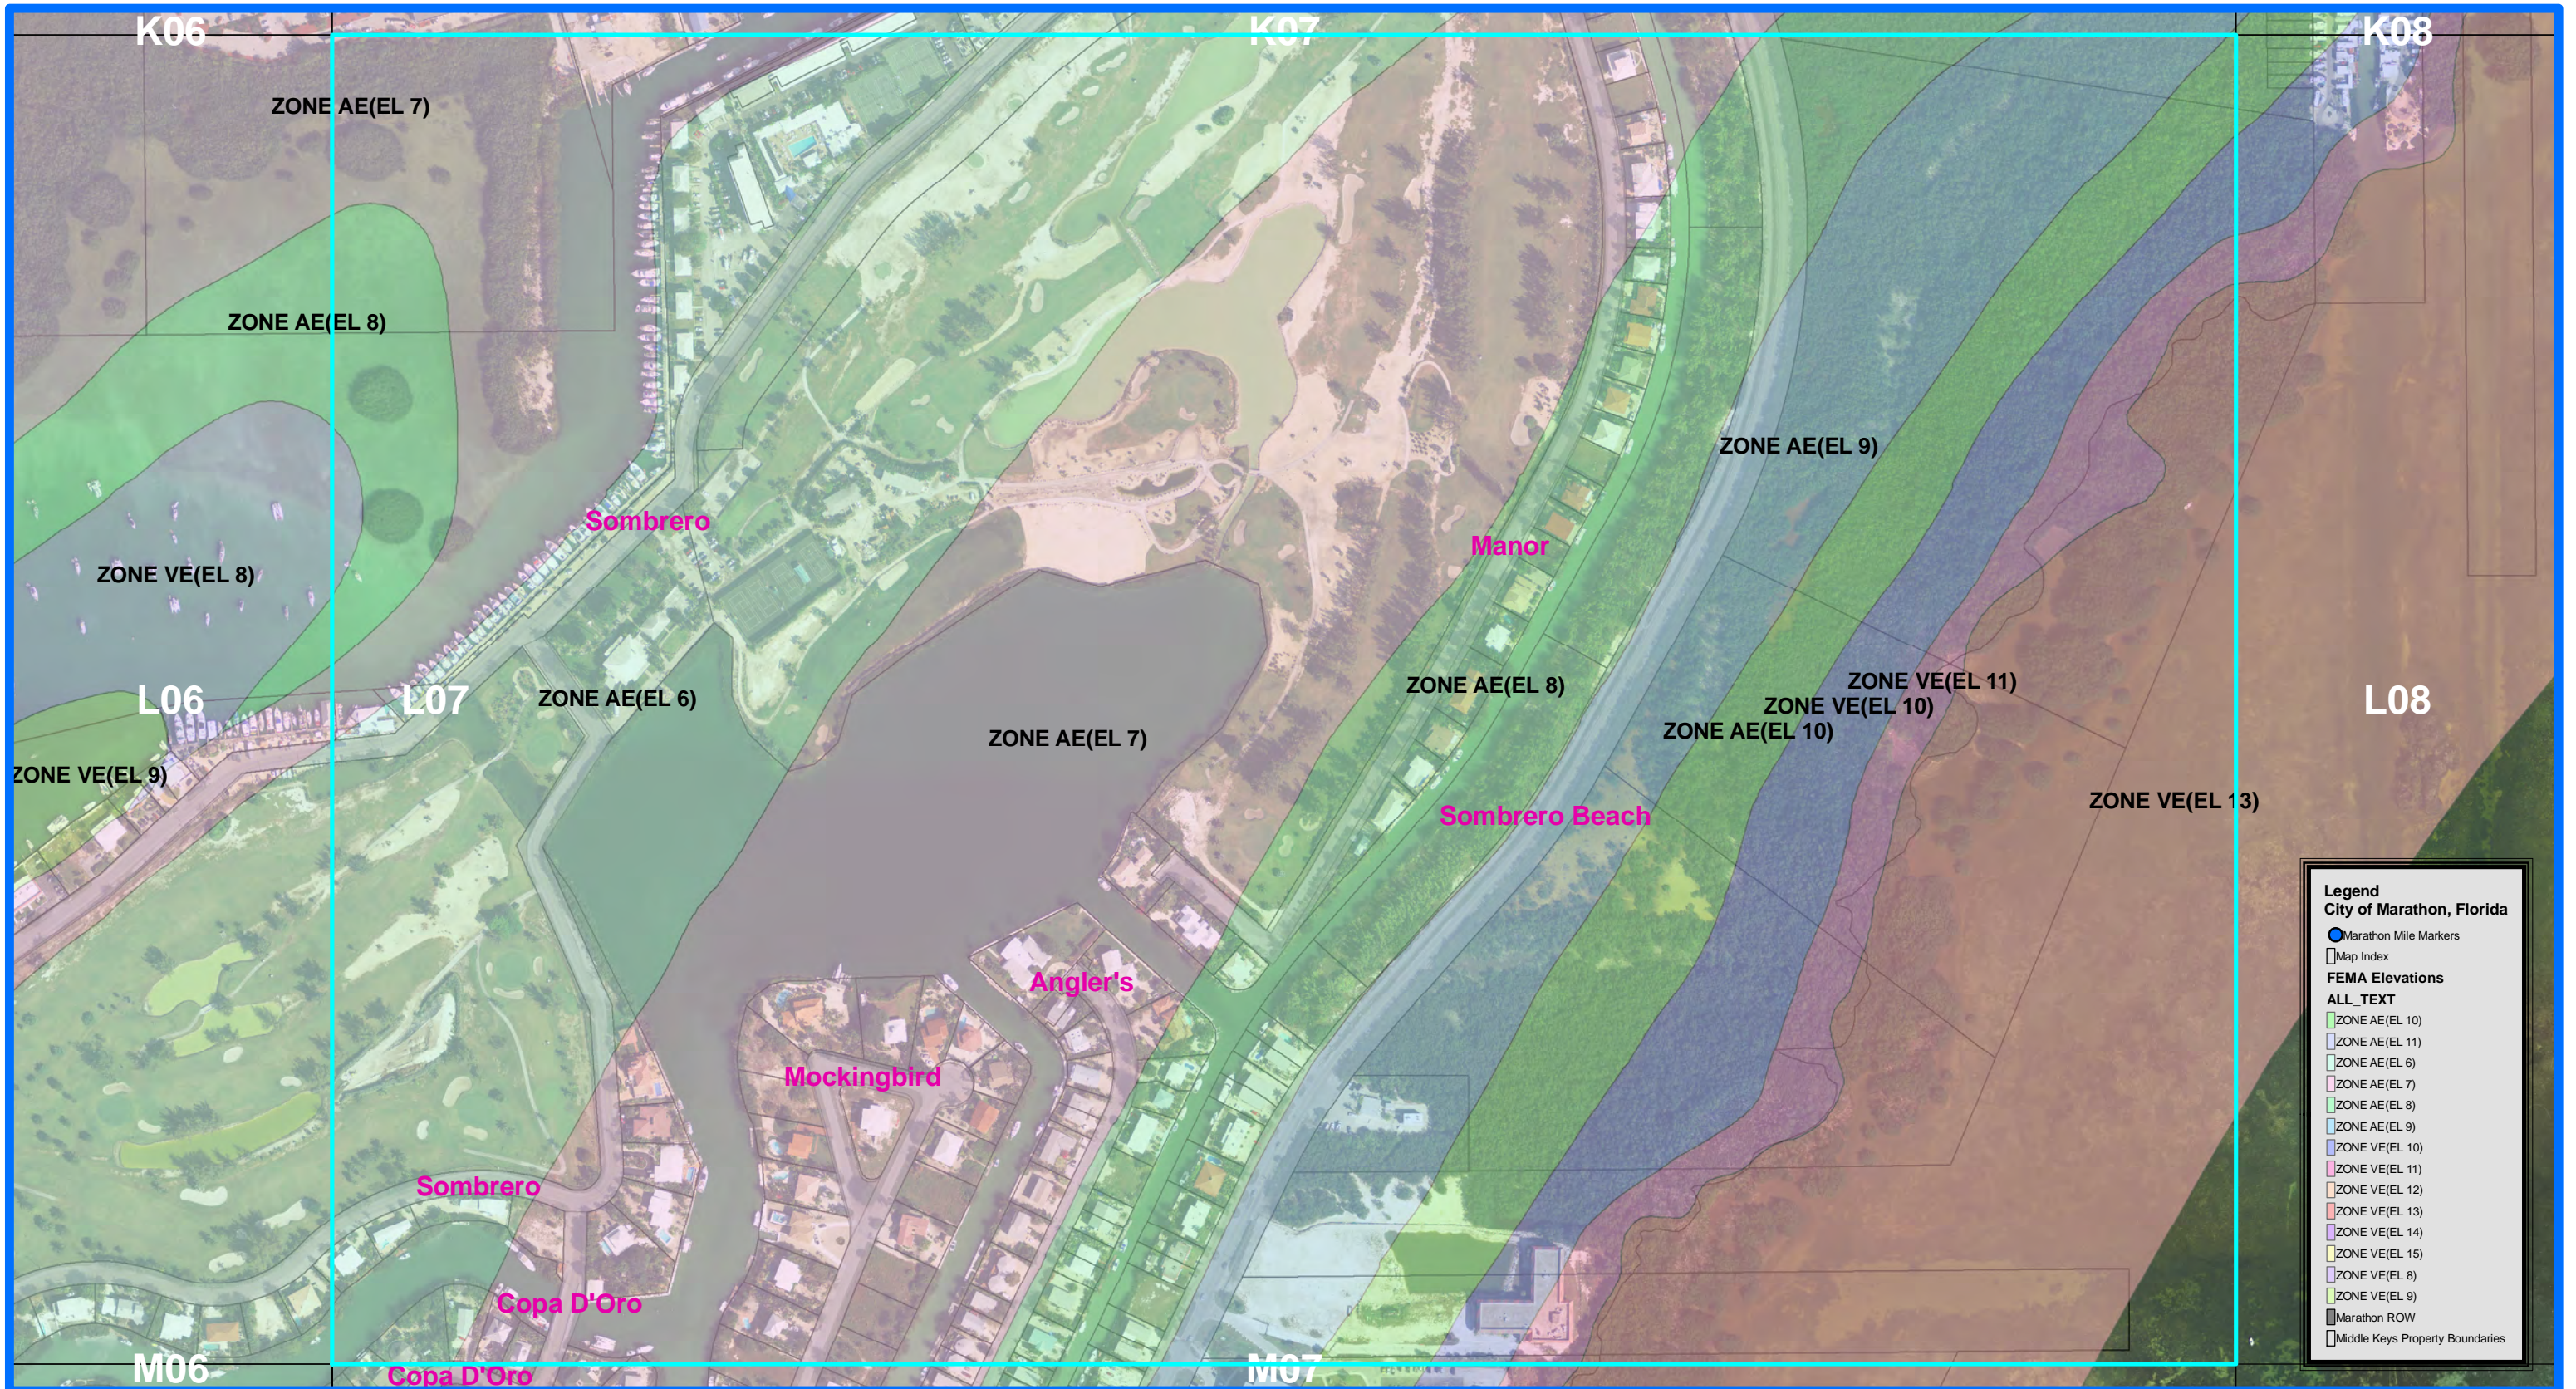

Legend
City of Marathon, Florida

- Marathon Mile Markers
- Map Index
- **FEMA Elevations**
- **ALL_TEXT**
- ZONE AE(EL 10)
- ZONE AE(EL 11)
- ZONE AE(EL 6)
- ZONE AE(EL 7)
- ZONE AE(EL 8)
- ZONE AE(EL 9)
- ZONE VE(EL 10)
- ZONE VE(EL 11)
- ZONE VE(EL 12)
- ZONE VE(EL 13)
- ZONE VE(EL 14)
- ZONE VE(EL 15)
- ZONE VE(EL 8)
- ZONE VE(EL 9)
- Marathon ROW
- Middle Keys Property Boundaries

City of Marathon, Florida - Official Map Product
Middle Keys - Marathon, Key Colony Beach, County
2005 FEMA FIRM Maps - City of Marathon, Comm. No. 120681 & Surroundings

MAP PAGE
L 07

"Click" Here to Return