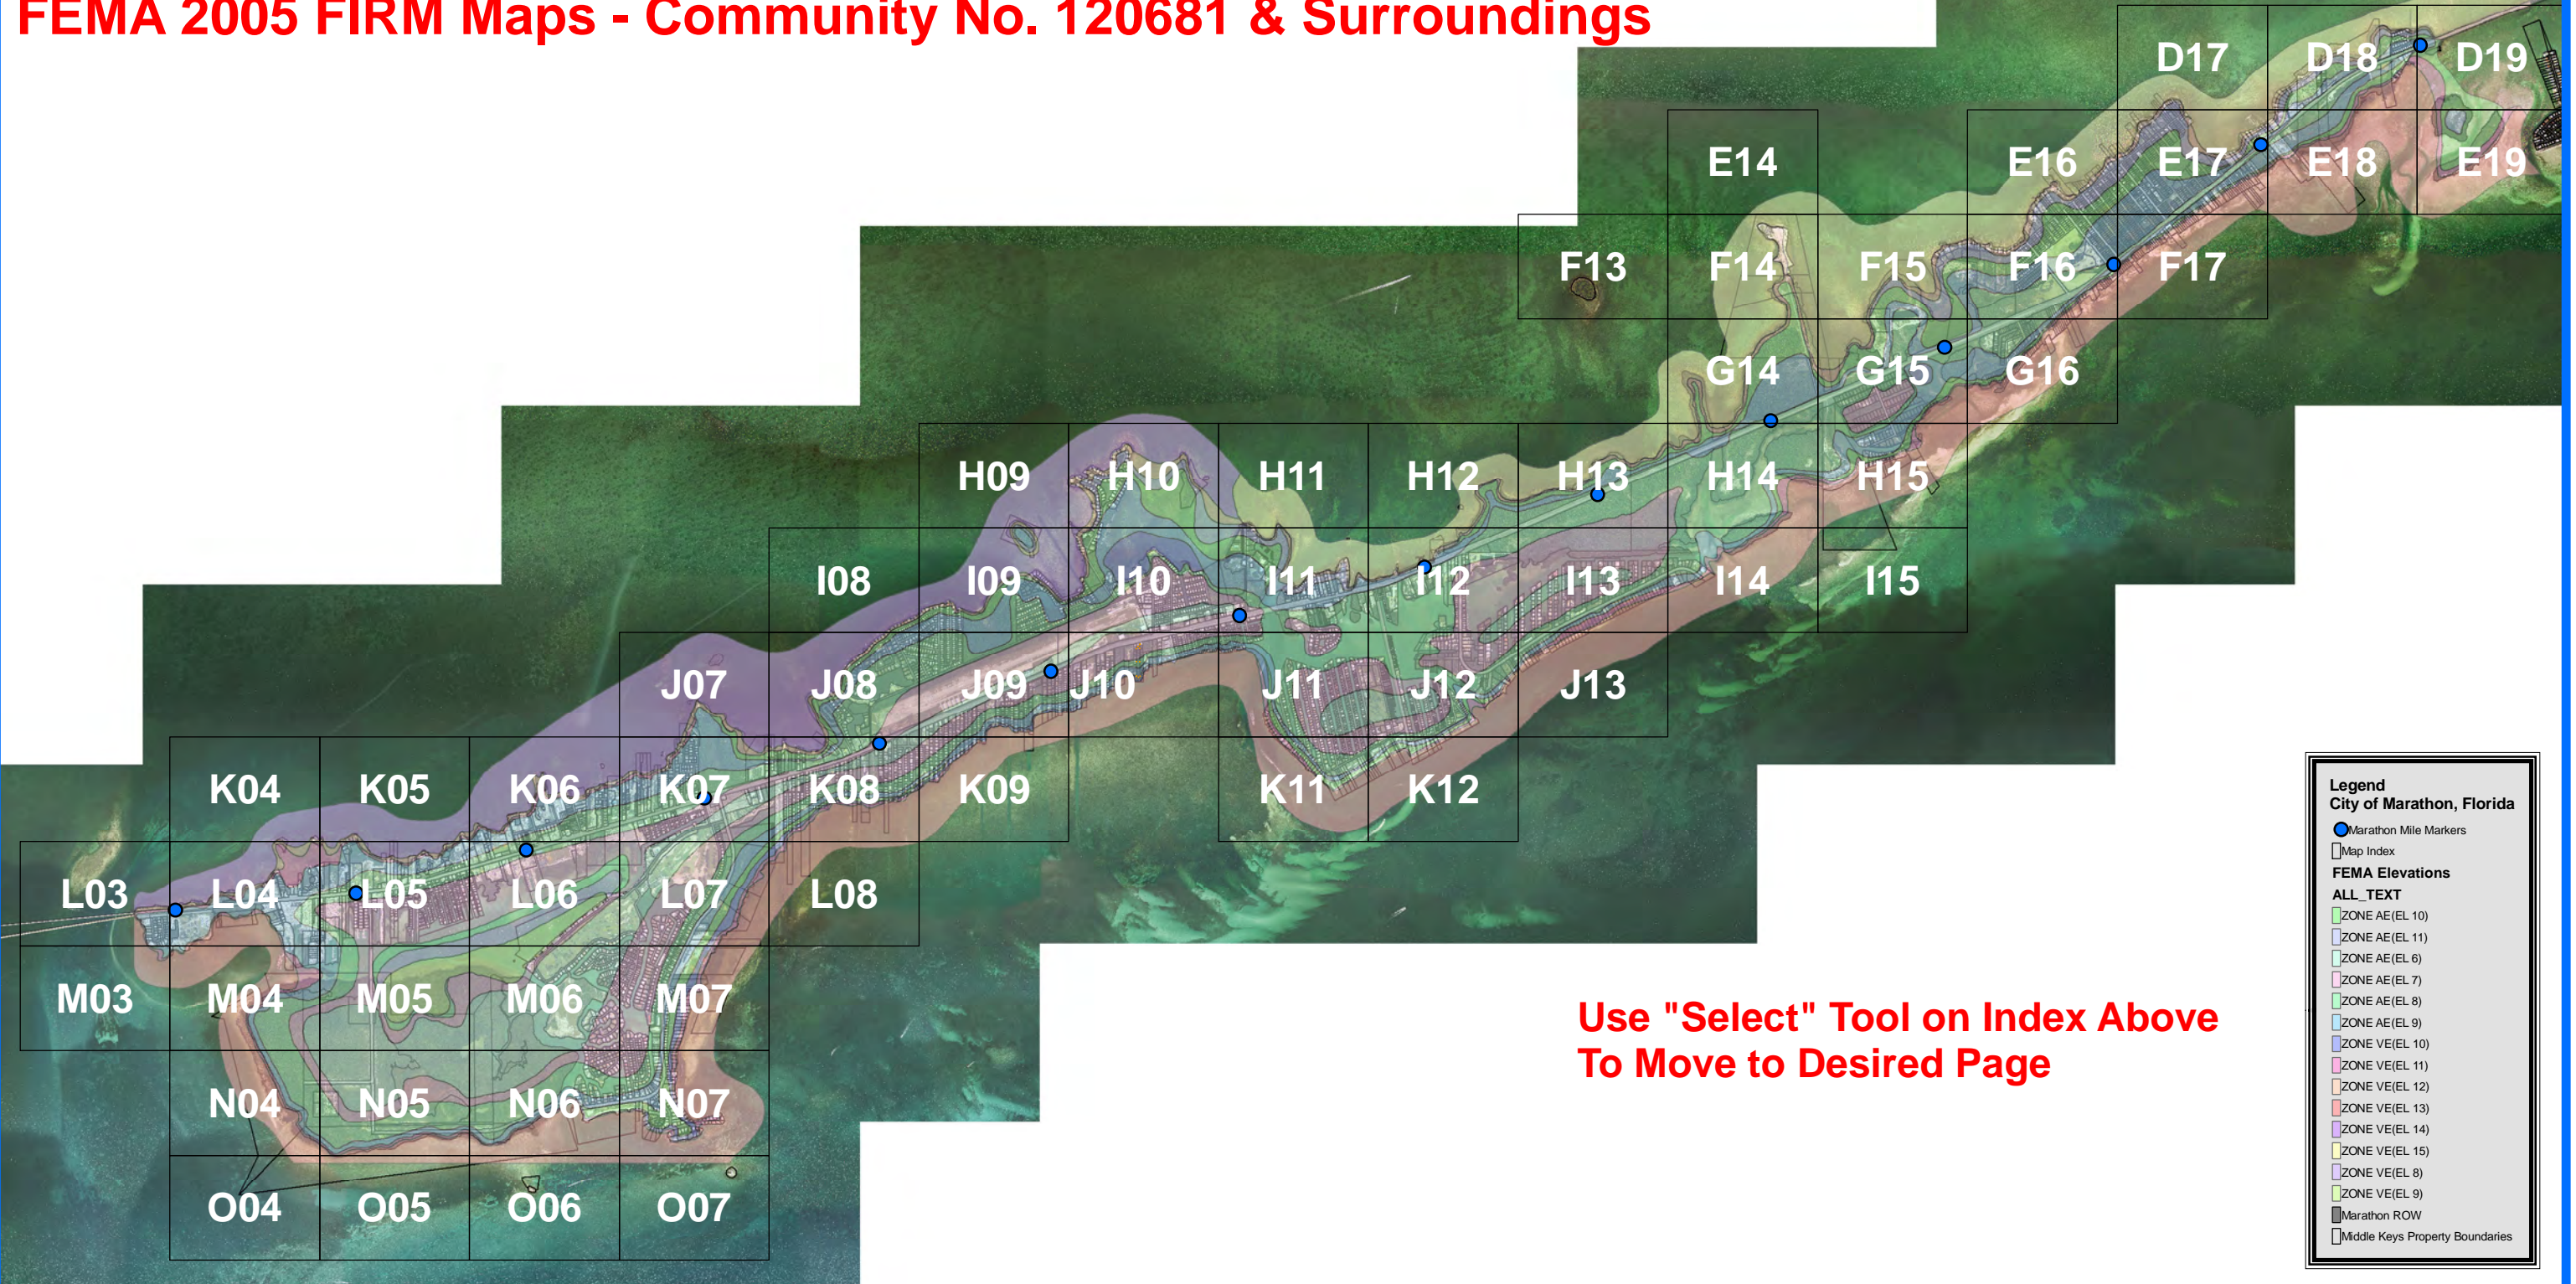

City of Marathon & Middle Florida Keys FEMA 2005 FIRM Maps - Community No. 120681 & Surroundings

**Use "Select" Tool on Index Above
To Move to Desired Page**

Legend
City of Marathon, Florida

- Marathon Mile Markers
- Map Index
- FEMA Elevations**
- ALL_TEXT**
- ZONE AE(EL 10)
- ZONE AE(EL 11)
- ZONE AE(EL 6)
- ZONE AE(EL 7)
- ZONE AE(EL 8)
- ZONE AE(EL 9)
- ZONE VE(EL 10)
- ZONE VE(EL 11)
- ZONE VE(EL 12)
- ZONE VE(EL 13)
- ZONE VE(EL 14)
- ZONE VE(EL 15)
- ZONE VE(EL 8)
- ZONE VE(EL 9)
- Marathon ROW
- Middle Keys Property Boundaries