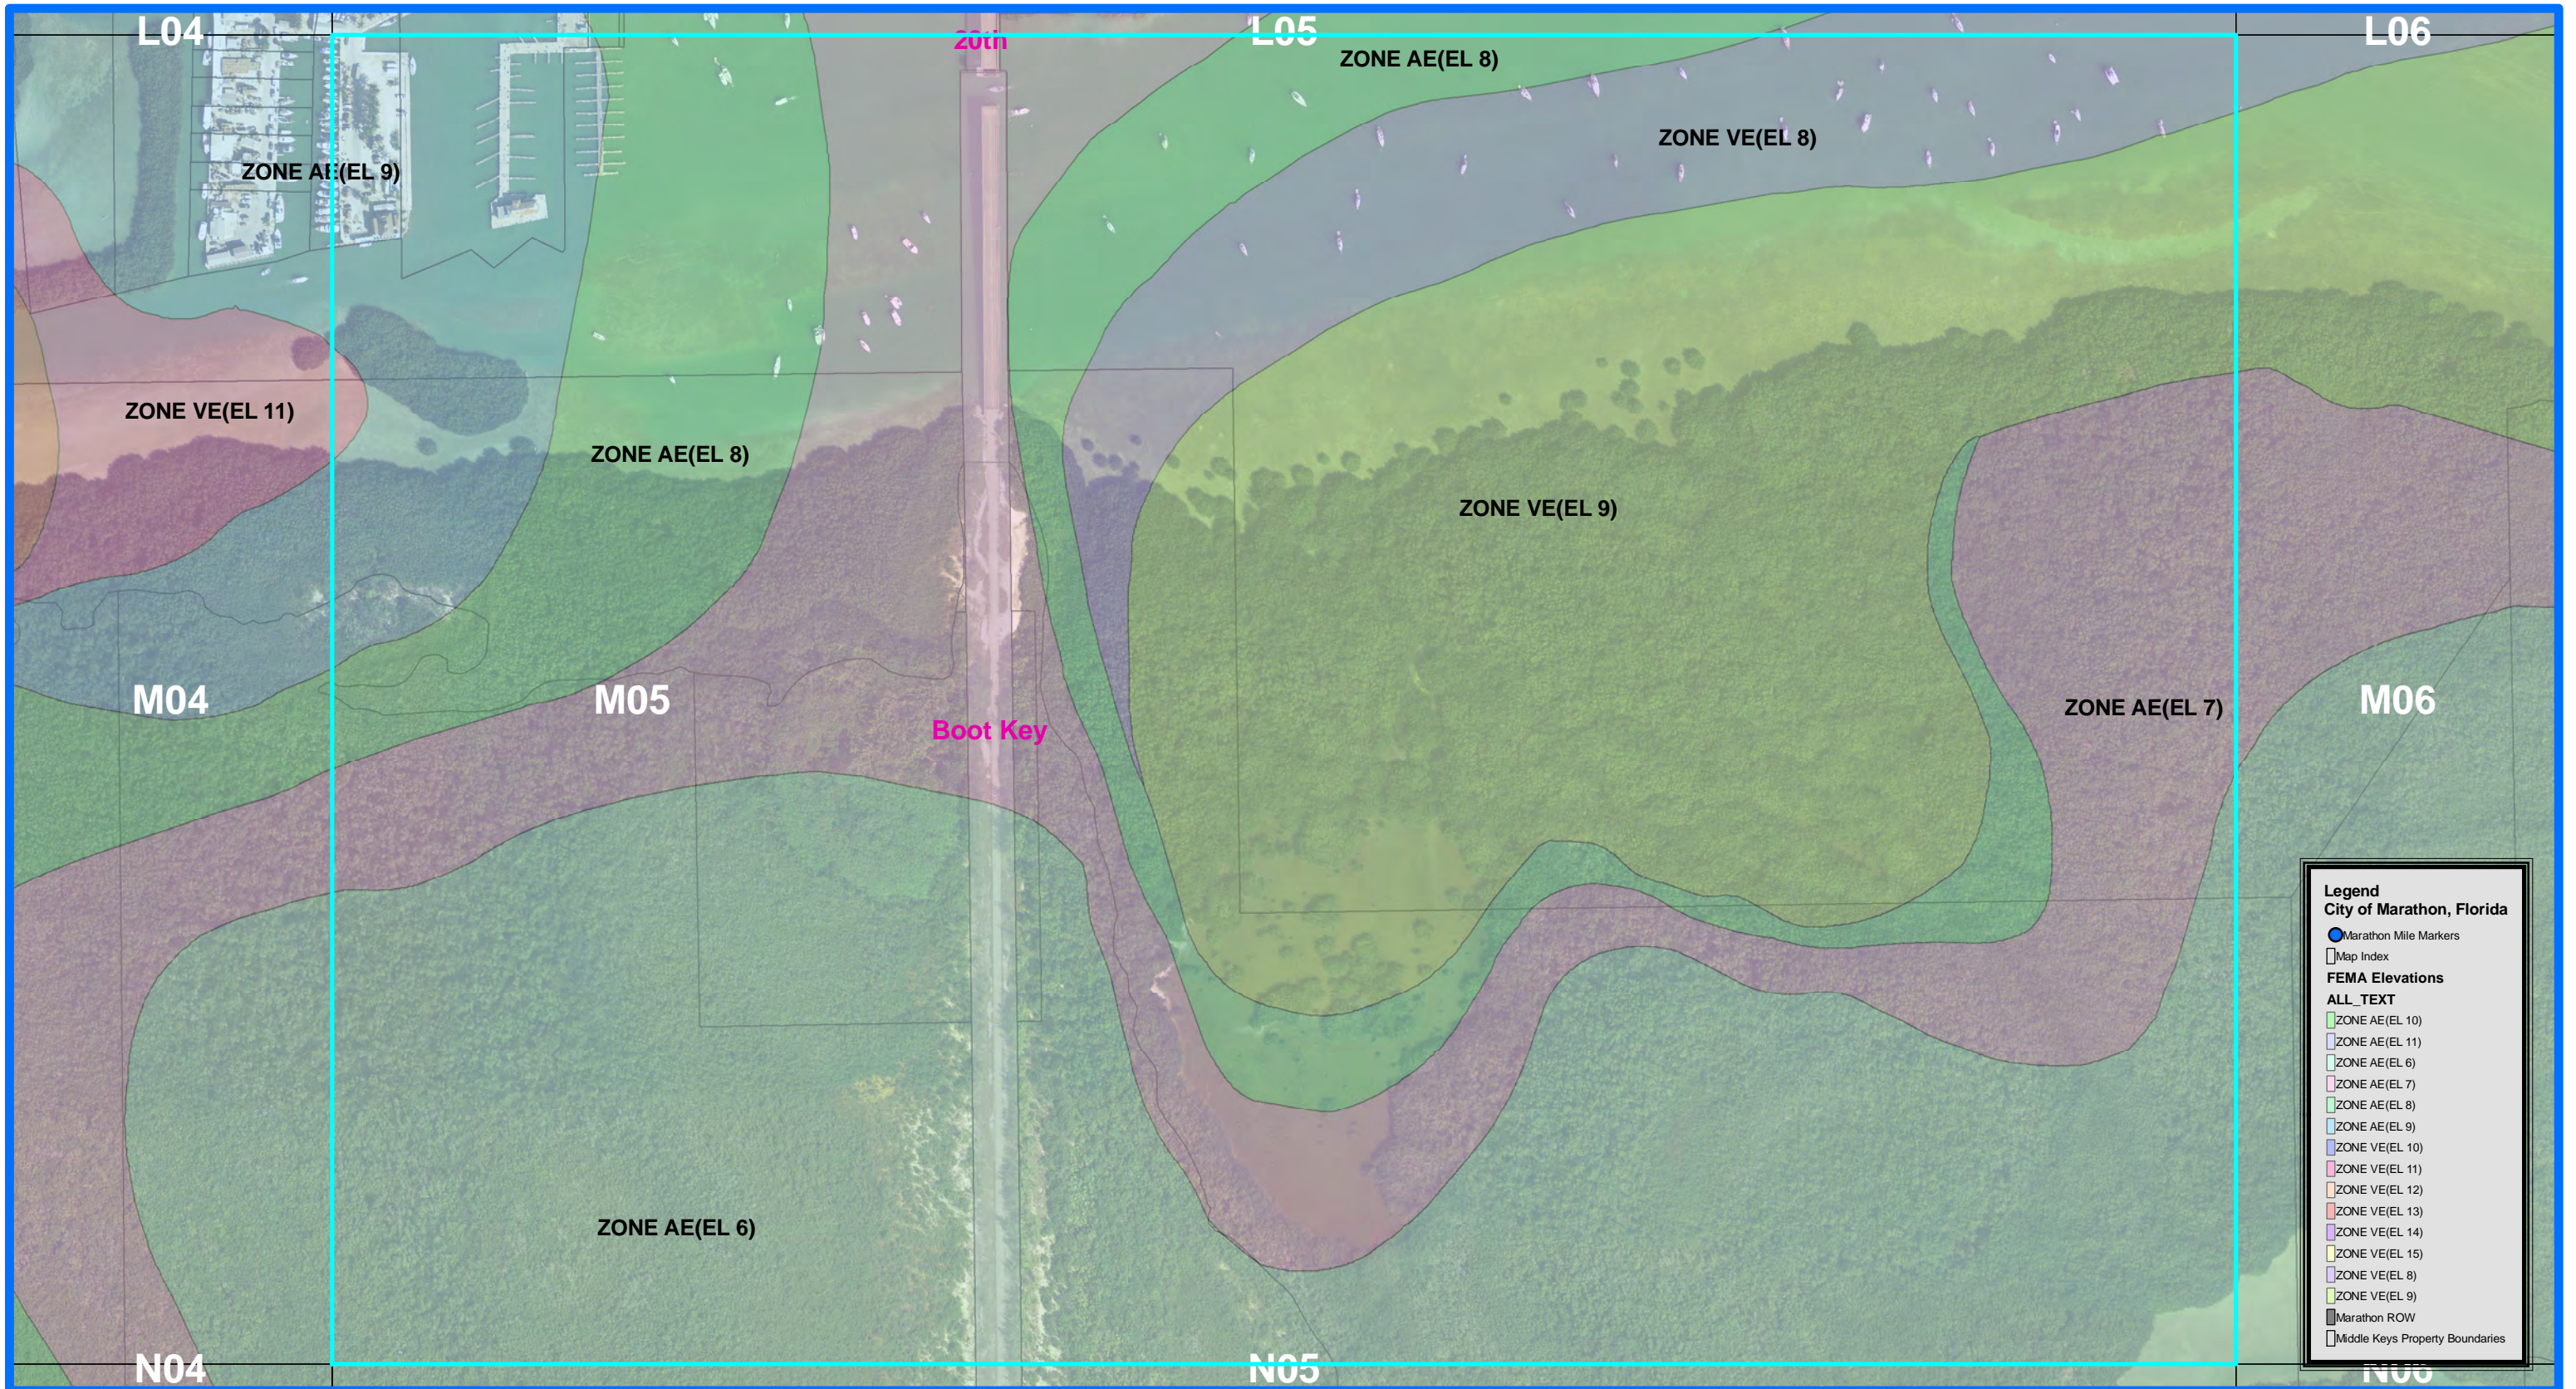

Legend
City of Marathon, Florida

- Marathon Mile Markers
- Map Index
- **FEMA Elevations**
- **ALL_TEXT**
- ZONE AE(EL 10)
- ZONE AE(EL 11)
- ZONE AE(EL 6)
- ZONE AE(EL 7)
- ZONE AE(EL 8)
- ZONE AE(EL 9)
- ZONE VE(EL 10)
- ZONE VE(EL 11)
- ZONE VE(EL 12)
- ZONE VE(EL 13)
- ZONE VE(EL 14)
- ZONE VE(EL 15)
- ZONE VE(EL 8)
- ZONE VE(EL 9)
- Marathon ROW
- Middle Keys Property Boundaries

City of Marathon, Florida - Official Map Product
Middle Keys - Marathon, Key Colony Beach, County
2005 FEMA FIRM Maps - City of Marathon, Comm. No. 120681 & Surroundings

MAP PAGE
M 05