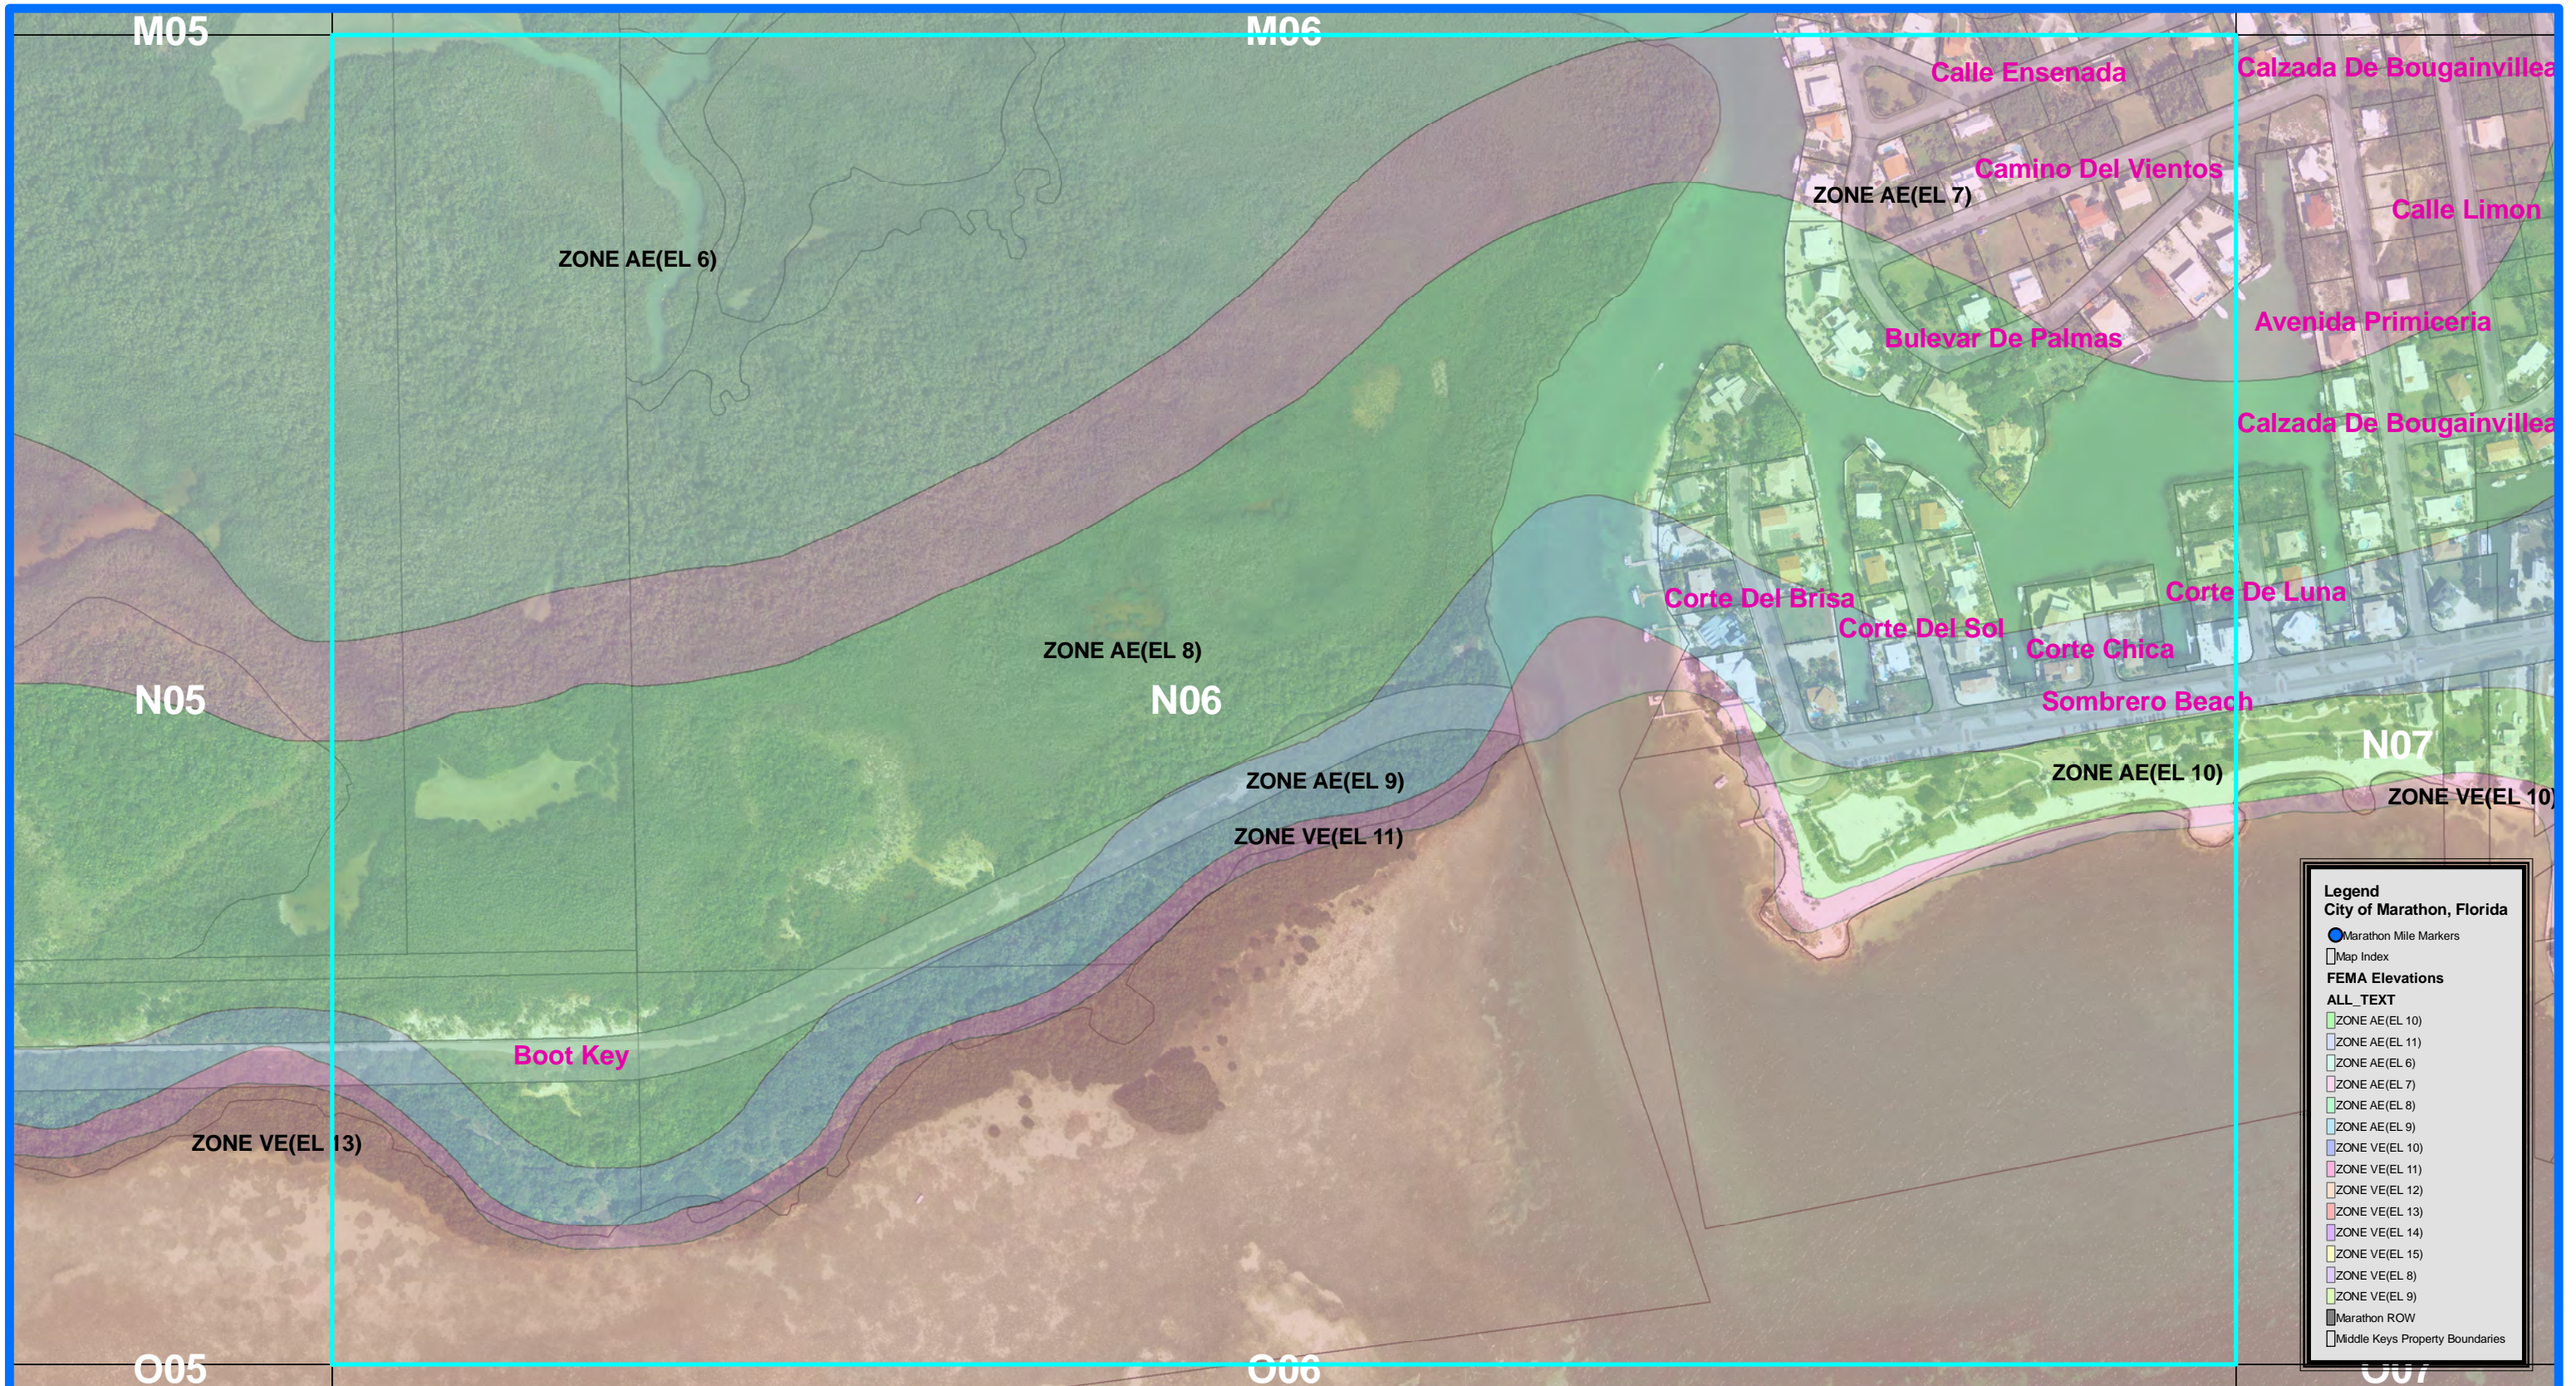

Legend
City of Marathon, Florida

- Marathon Mile Markers
- Map Index
- **FEMA Elevations**
- **ALL_TEXT**
- ZONE AE(EL 10)
- ZONE AE(EL 11)
- ZONE AE(EL 6)
- ZONE AE(EL 7)
- ZONE AE(EL 8)
- ZONE AE(EL 9)
- ZONE VE(EL 10)
- ZONE VE(EL 11)
- ZONE VE(EL 12)
- ZONE VE(EL 13)
- ZONE VE(EL 14)
- ZONE VE(EL 15)
- ZONE VE(EL 8)
- ZONE VE(EL 9)
- Marathon ROW
- Middle Keys Property Boundaries

City of Marathon, Florida - Official Map Product
Middle Keys - Marathon, Key Colony Beach, County
2005 FEMA FIRM Maps - City of Marathon, Comm. No. 120681 & Surroundings

MAP PAGE
N 06