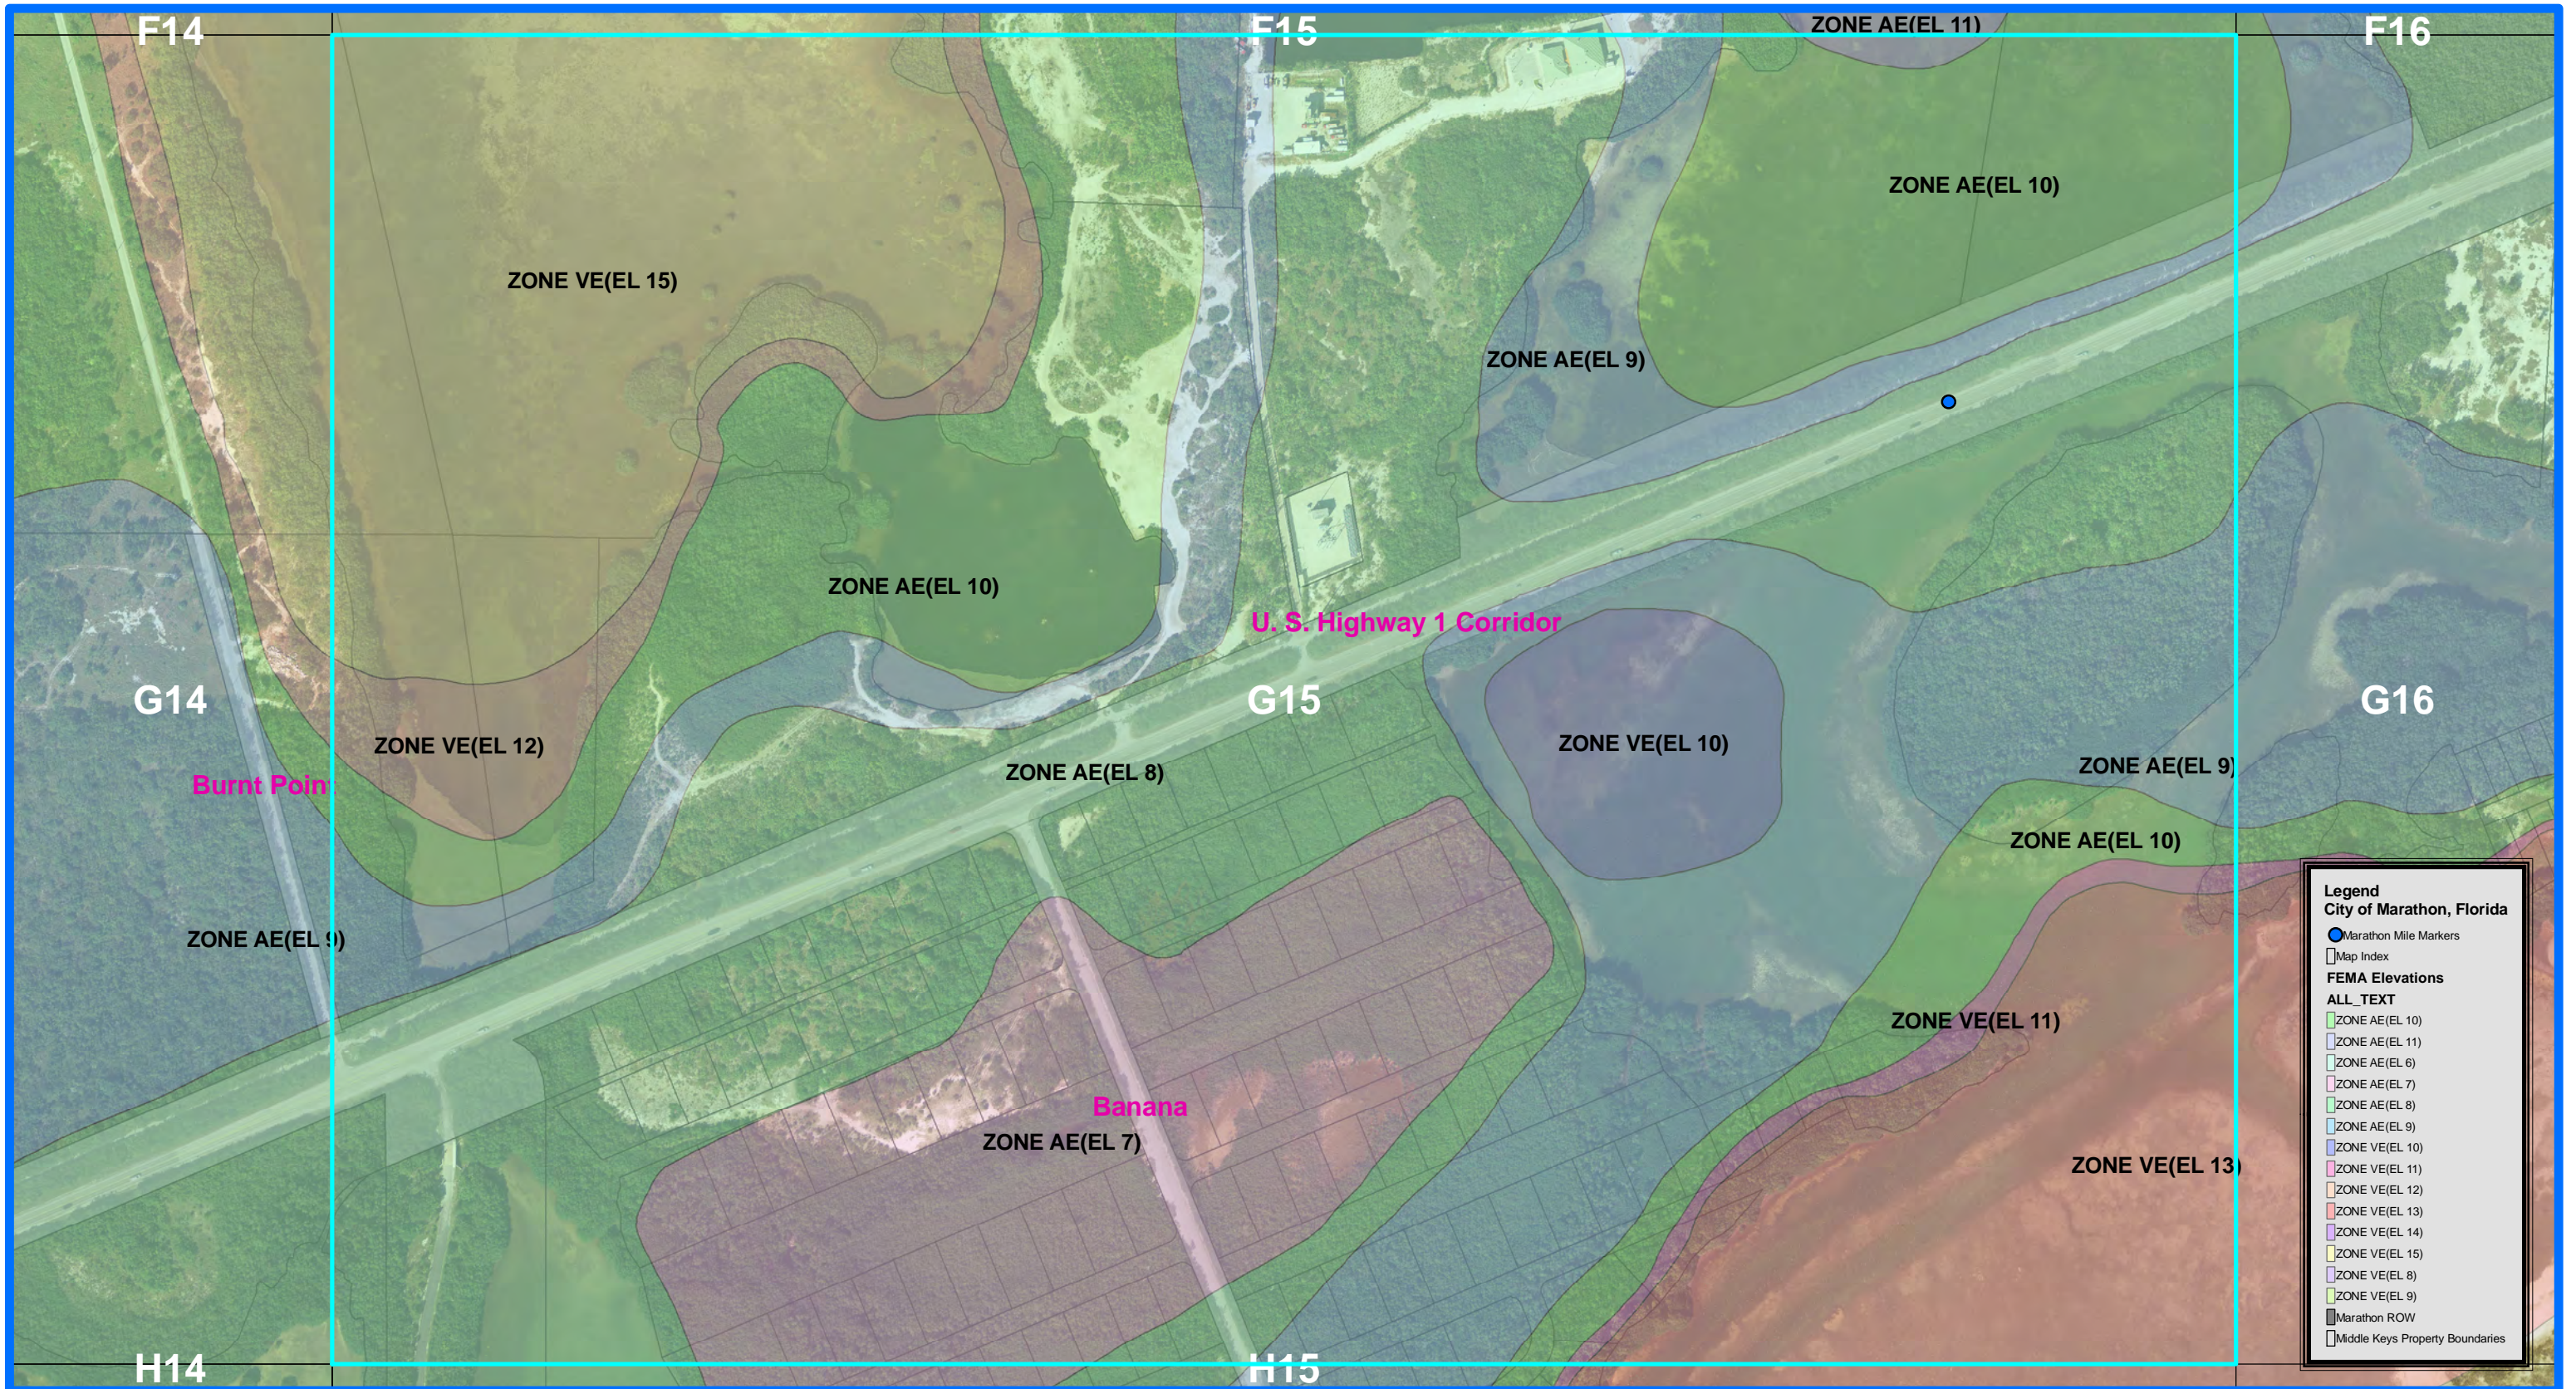

Legend
City of Marathon, Florida

- Marathon Mile Markers
- Map Index
- **FEMA Elevations**
- **ALL_TEXT**
- ZONE AE(EL 10)
- ZONE AE(EL 11)
- ZONE AE(EL 6)
- ZONE AE(EL 7)
- ZONE AE(EL 8)
- ZONE AE(EL 9)
- ZONE VE(EL 10)
- ZONE VE(EL 11)
- ZONE VE(EL 12)
- ZONE VE(EL 13)
- ZONE VE(EL 14)
- ZONE VE(EL 15)
- ZONE VE(EL 8)
- ZONE VE(EL 9)
- Marathon ROW
- Middle Keys Property Boundaries

City of Marathon, Florida - Official Map Product
Middle Keys - Marathon, Key Colony Beach, County
2005 FEMA FIRM Maps - City of Marathon, Comm. No. 120681 & Surroundings

MAP PAGE
G 15

"Click" Here to Return