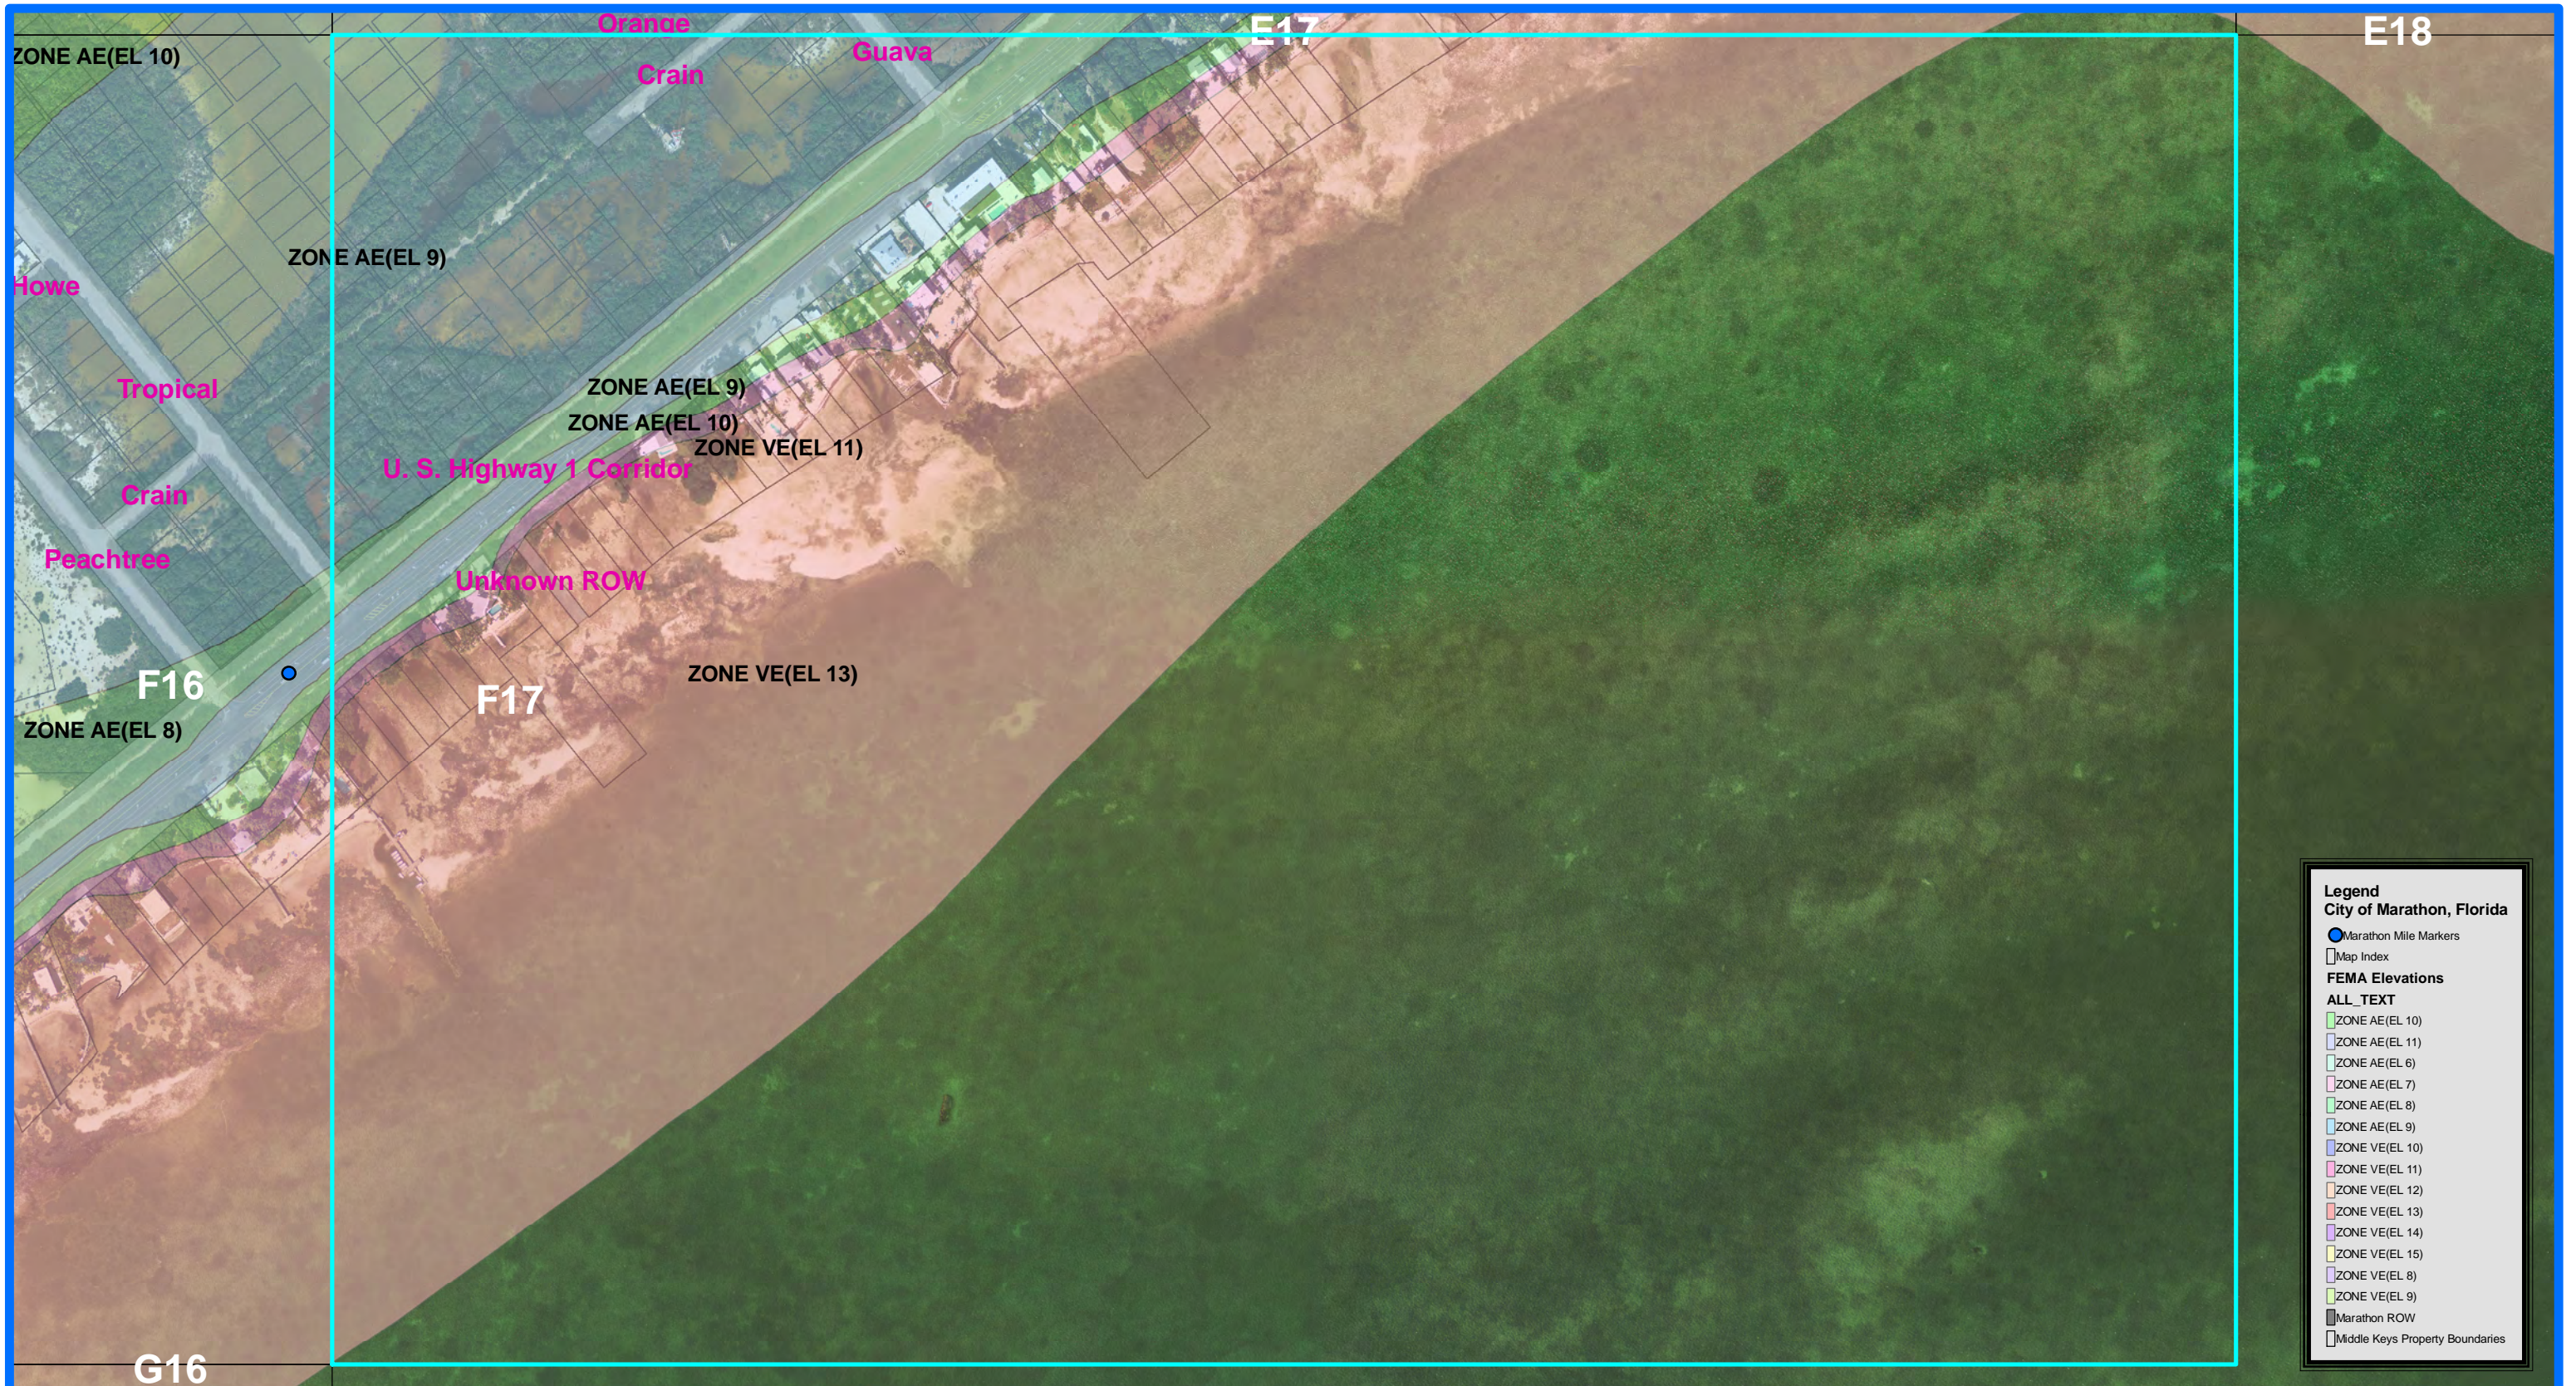

Legend
City of Marathon, Florida

- Marathon Mile Markers
- Map Index
- **FEMA Elevations**
- **ALL_TEXT**
- ZONE AE(EL 10)
- ZONE AE(EL 11)
- ZONE AE(EL 6)
- ZONE AE(EL 7)
- ZONE AE(EL 8)
- ZONE AE(EL 9)
- ZONE VE(EL 10)
- ZONE VE(EL 11)
- ZONE VE(EL 12)
- ZONE VE(EL 13)
- ZONE VE(EL 14)
- ZONE VE(EL 15)
- ZONE VE(EL 8)
- ZONE VE(EL 9)
- Marathon ROW
- Middle Keys Property Boundaries

City of Marathon, Florida - Official Map Product
Middle Keys - Marathon, Key Colony Beach, County
2005 FEMA FIRM Maps - City of Marathon, Comm. No. 120681 & Surroundings

MAP PAGE
F 17