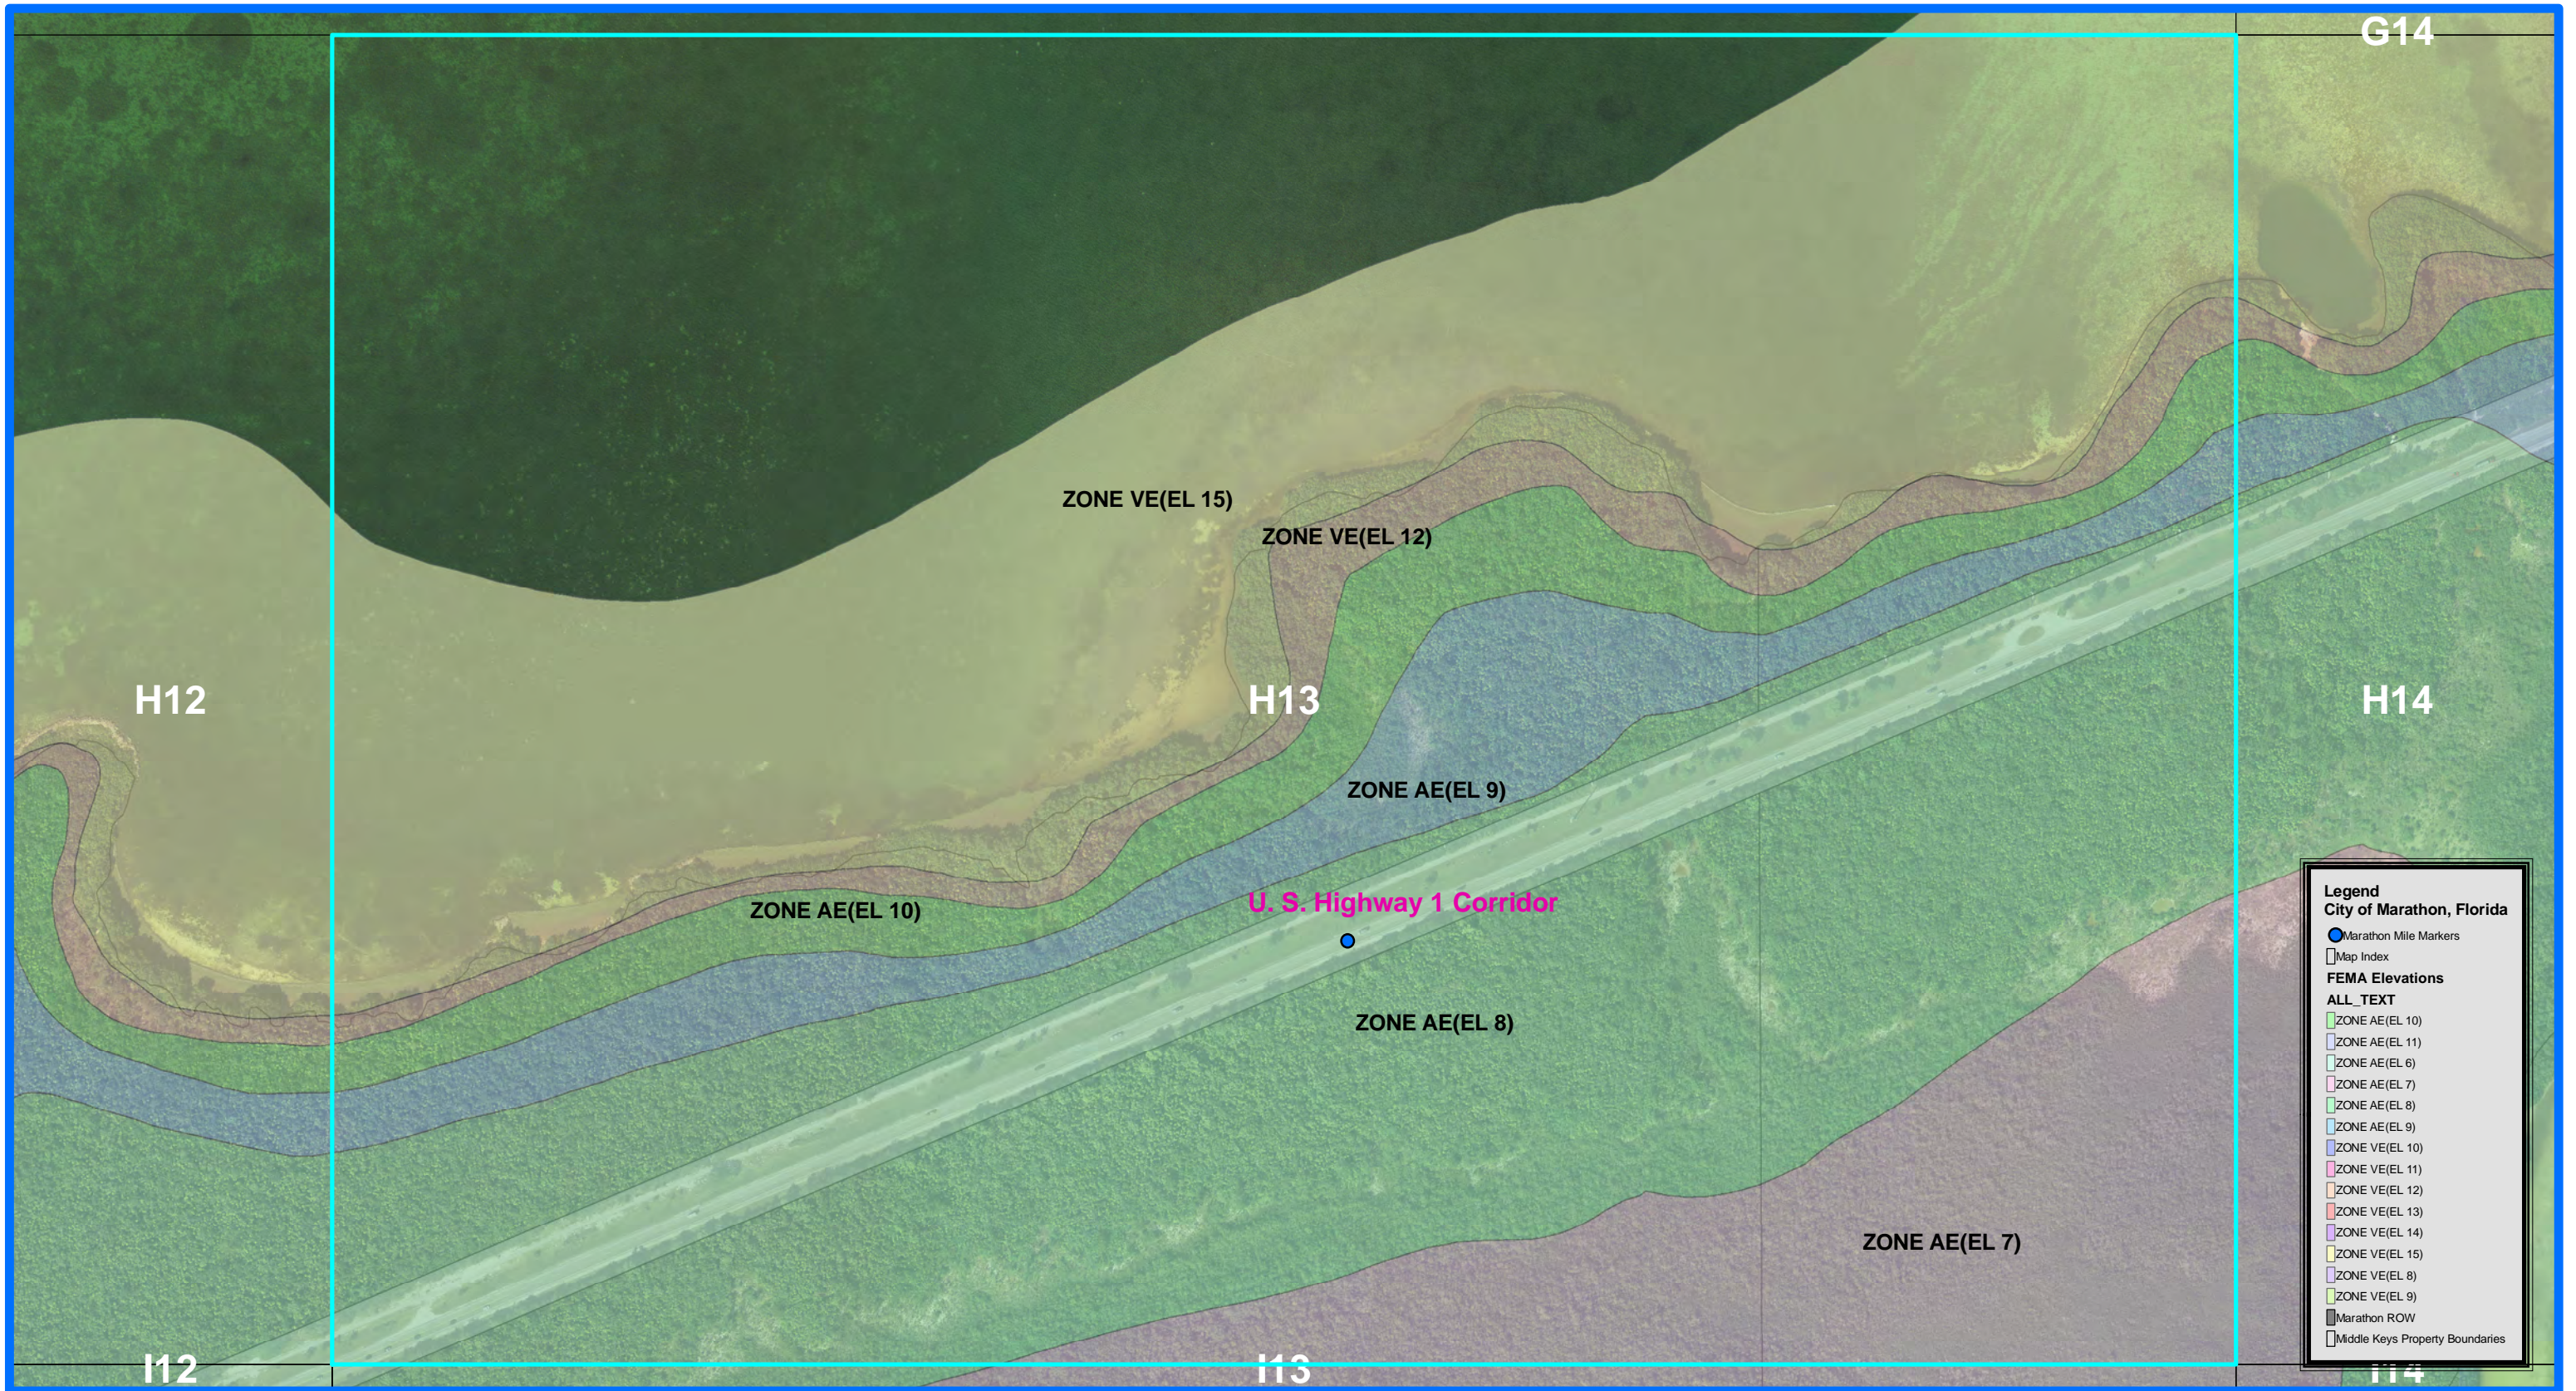

Legend
City of Marathon, Florida

- Marathon Mile Markers
- Map Index

FEMA Elevations

ALL_TEXT

- ZONE AE(EL 10)
- ZONE AE(EL 11)
- ZONE AE(EL 6)
- ZONE AE(EL 7)
- ZONE AE(EL 8)
- ZONE AE(EL 9)
- ZONE VE(EL 10)
- ZONE VE(EL 11)
- ZONE VE(EL 12)
- ZONE VE(EL 13)
- ZONE VE(EL 14)
- ZONE VE(EL 15)
- ZONE VE(EL 8)
- ZONE VE(EL 9)
- Marathon ROW
- Middle Keys Property Boundaries

City of Marathon, Florida - Official Map Product
Middle Keys - Marathon, Key Colony Beach, County
2005 FEMA FIRM Maps - City of Marathon, Comm. No. 120681 & Surroundings

MAP PAGE
H 13

"Click" Here to Return