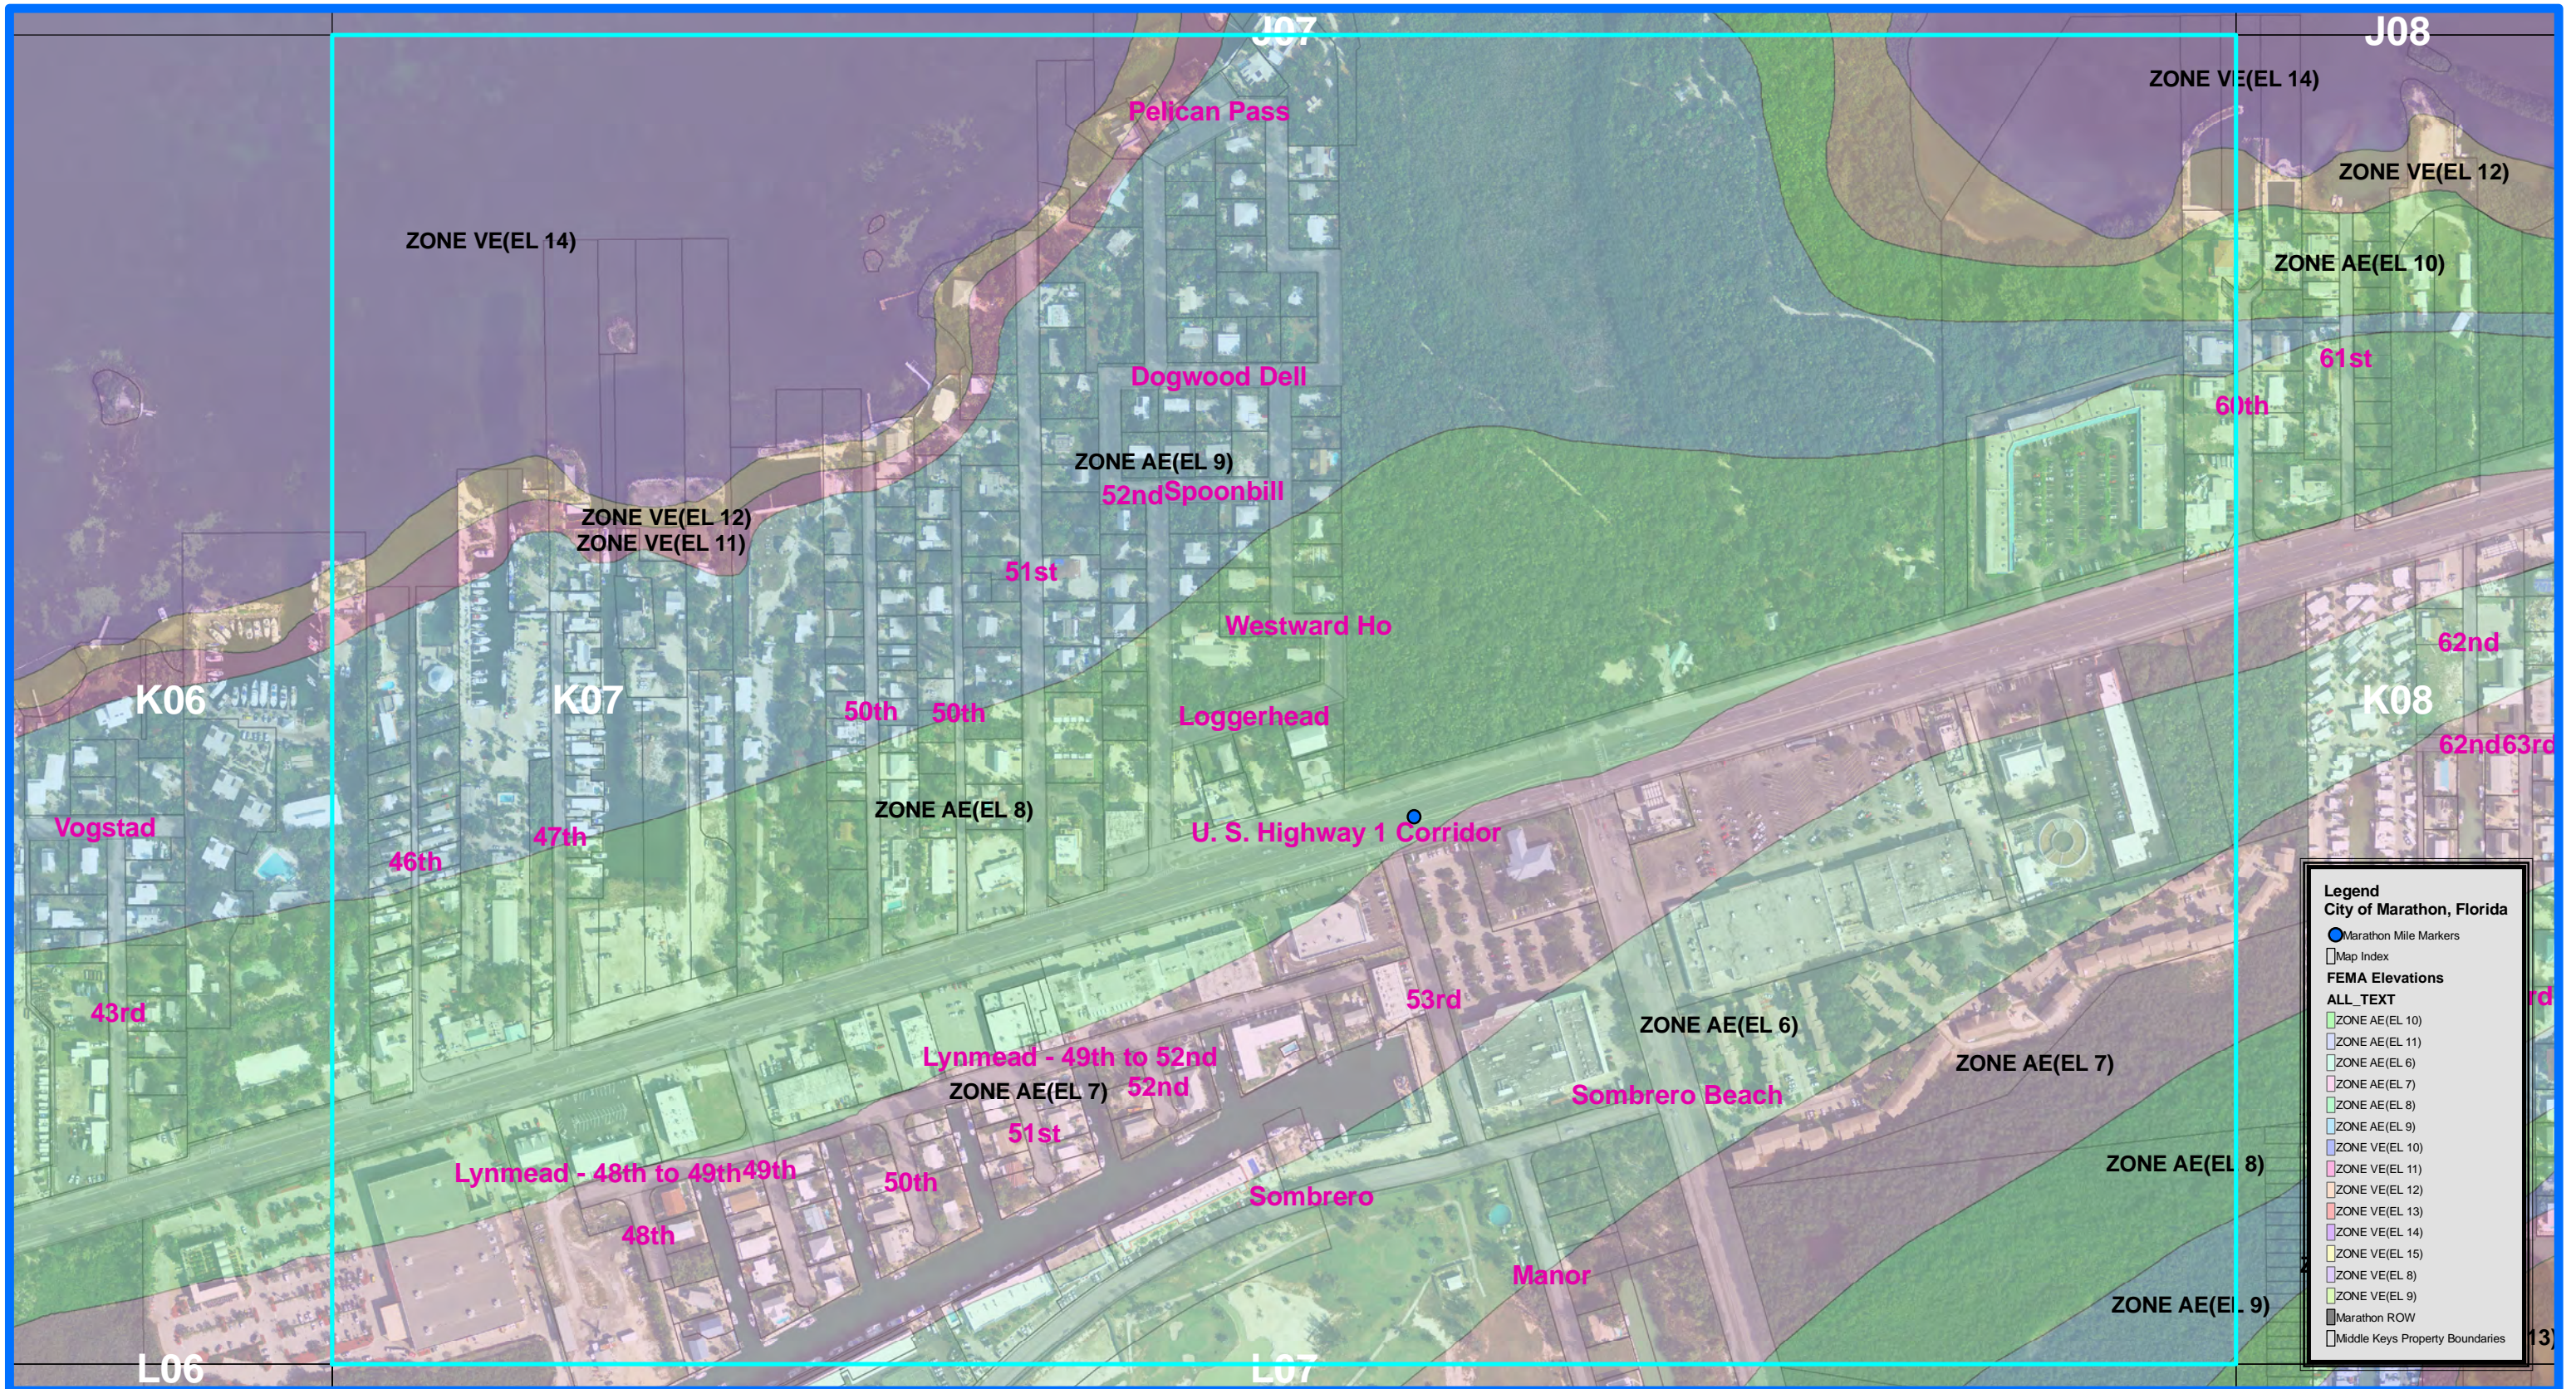

Legend
City of Marathon, Florida

- Marathon Mile Markers
- Map Index
- **FEMA Elevations**
- **ALL_TEXT**
- ZONE AE(EL 10)
- ZONE AE(EL 11)
- ZONE AE(EL 6)
- ZONE AE(EL 7)
- ZONE AE(EL 8)
- ZONE AE(EL 9)
- ZONE VE(EL 10)
- ZONE VE(EL 11)
- ZONE VE(EL 12)
- ZONE VE(EL 13)
- ZONE VE(EL 14)
- ZONE VE(EL 15)
- ZONE VE(EL 8)
- ZONE VE(EL 9)
- Marathon ROW
- Middle Keys Property Boundaries

City of Marathon, Florida - Official Map Product
Middle Keys - Marathon, Key Colony Beach, County
2005 FEMA FIRM Maps - City of Marathon, Comm. No. 120681 & Surroundings

MAP PAGE
K 07