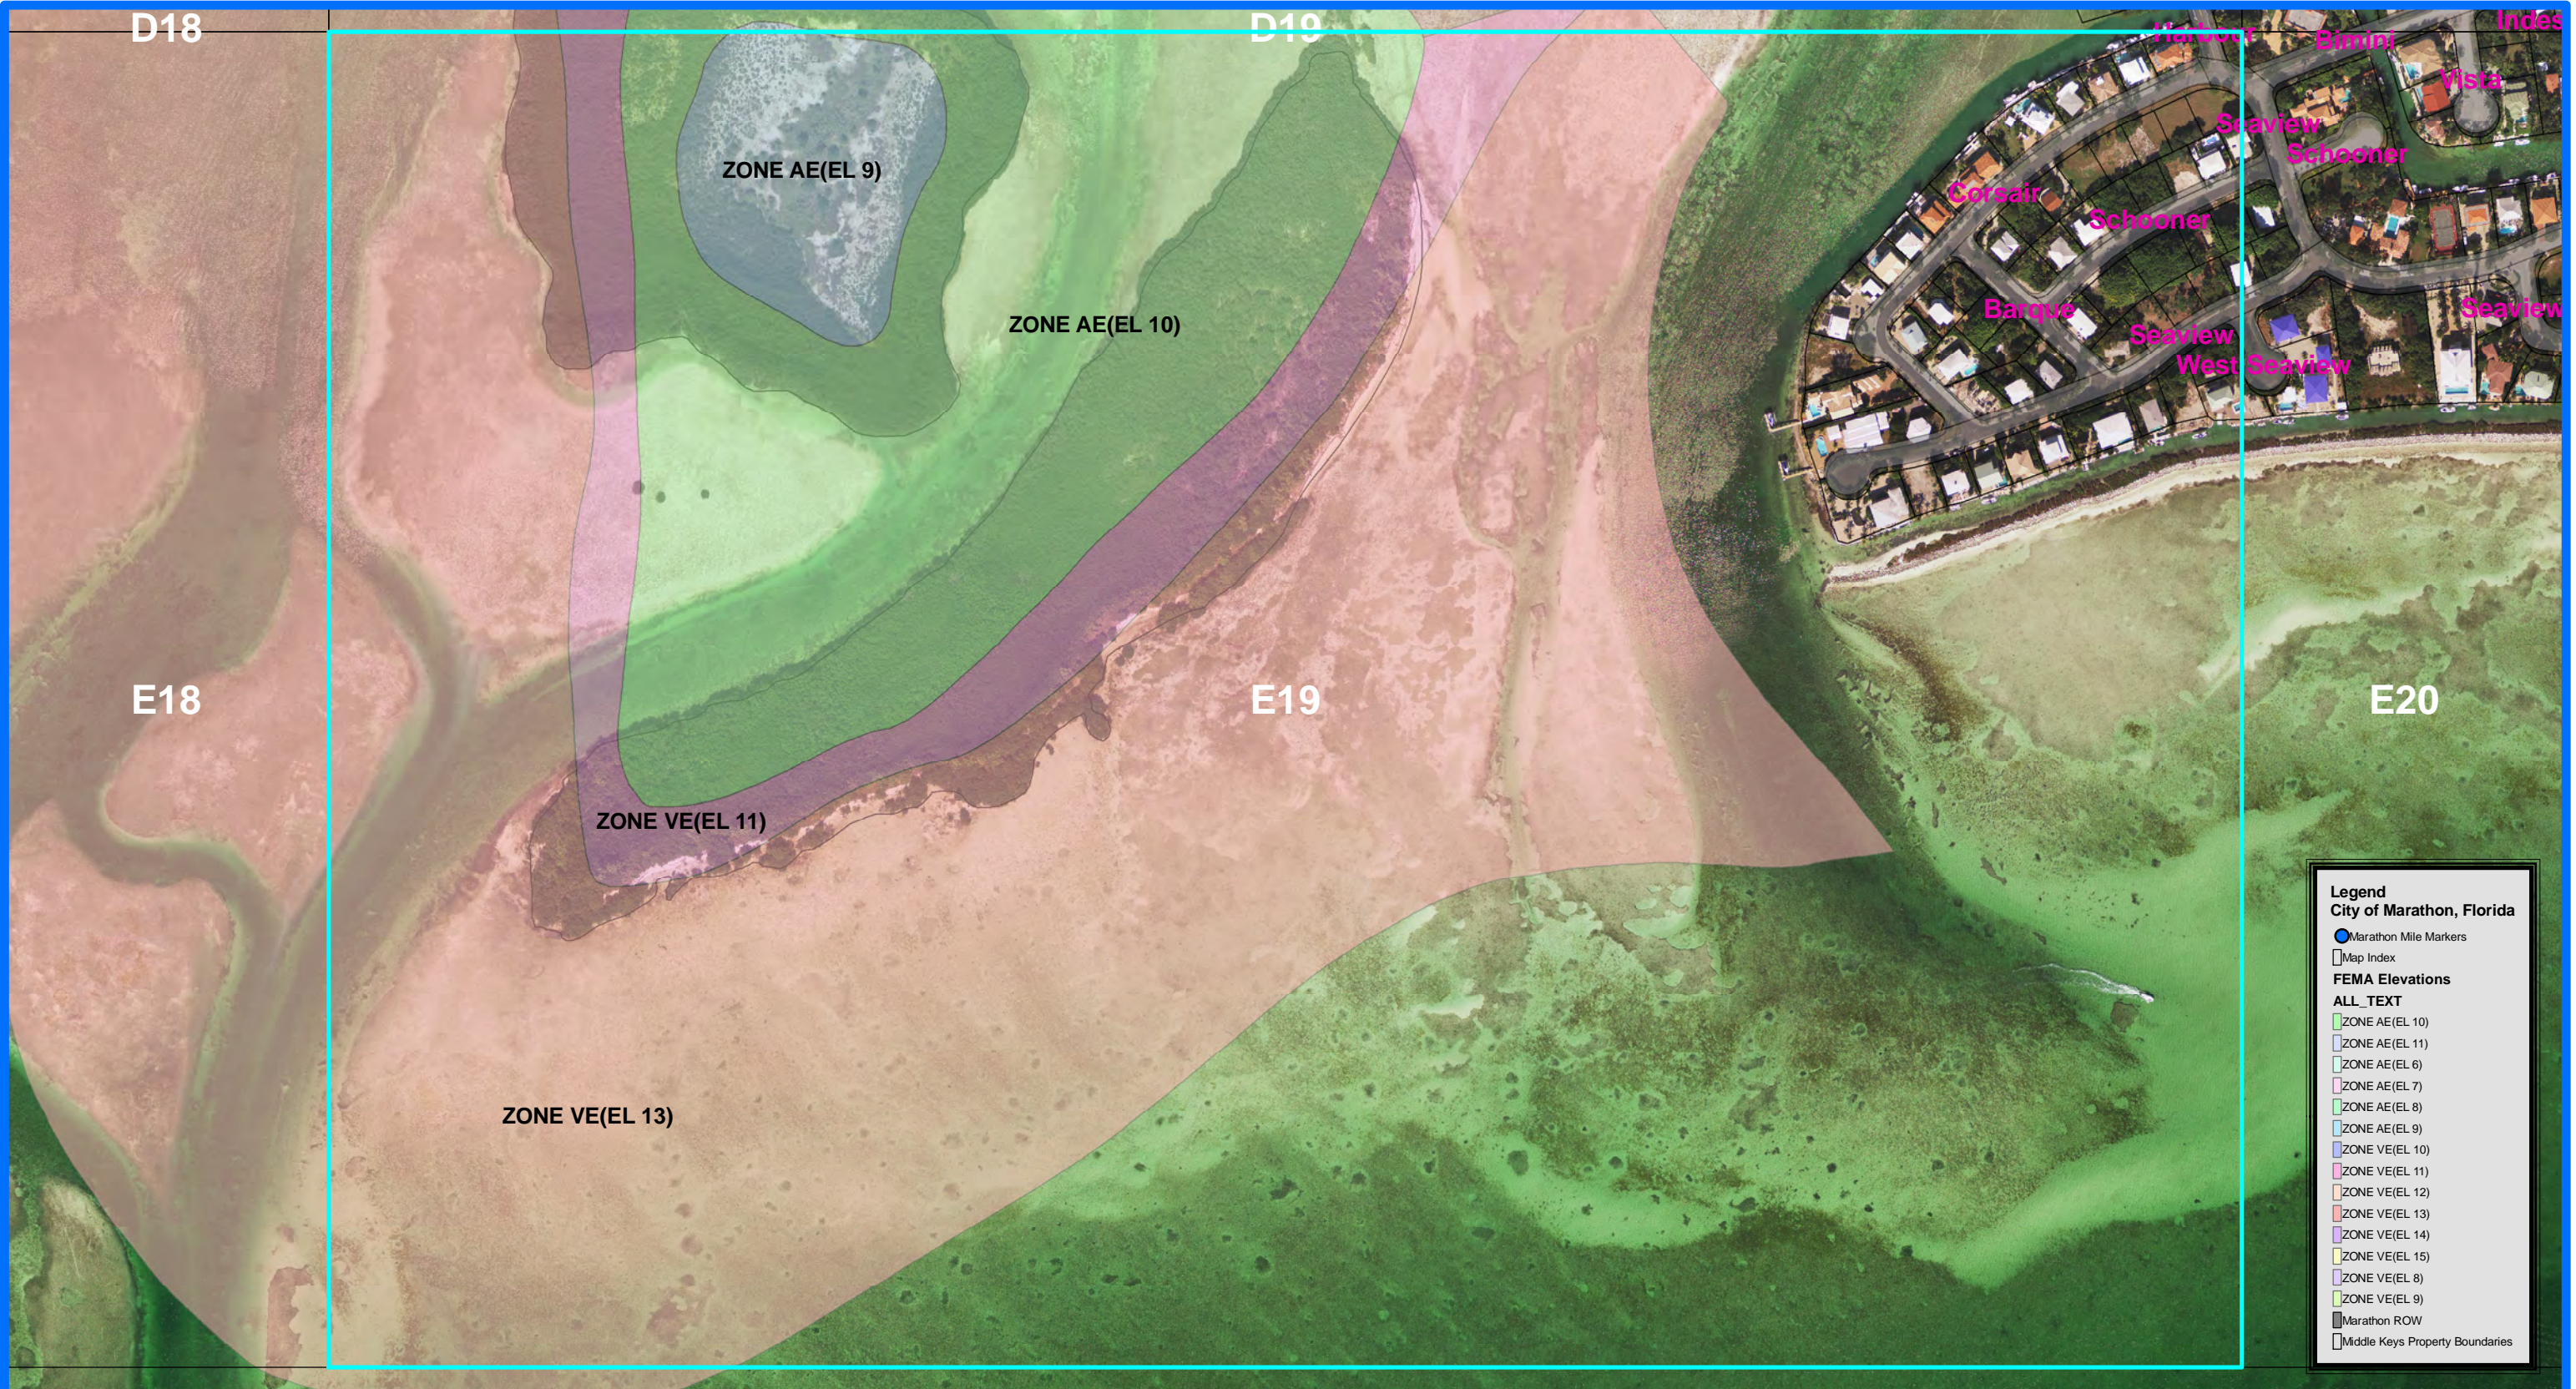

Legend
City of Marathon, Florida

- Marathon Mile Markers
- Map Index
- **FEMA Elevations**
- **ALL_TEXT**
- ZONE AE(EL 10)
- ZONE AE(EL 11)
- ZONE AE(EL 6)
- ZONE AE(EL 7)
- ZONE AE(EL 8)
- ZONE AE(EL 9)
- ZONE VE(EL 10)
- ZONE VE(EL 11)
- ZONE VE(EL 12)
- ZONE VE(EL 13)
- ZONE VE(EL 14)
- ZONE VE(EL 15)
- ZONE VE(EL 8)
- ZONE VE(EL 9)
- Marathon ROW
- Middle Keys Property Boundaries

City of Marathon, Florida - Official Map Product
Middle Keys - Marathon, Key Colony Beach, County
2005 FEMA FIRM Maps - City of Marathon, Comm. No. 120681 & Surroundings

MAP PAGE
E 19