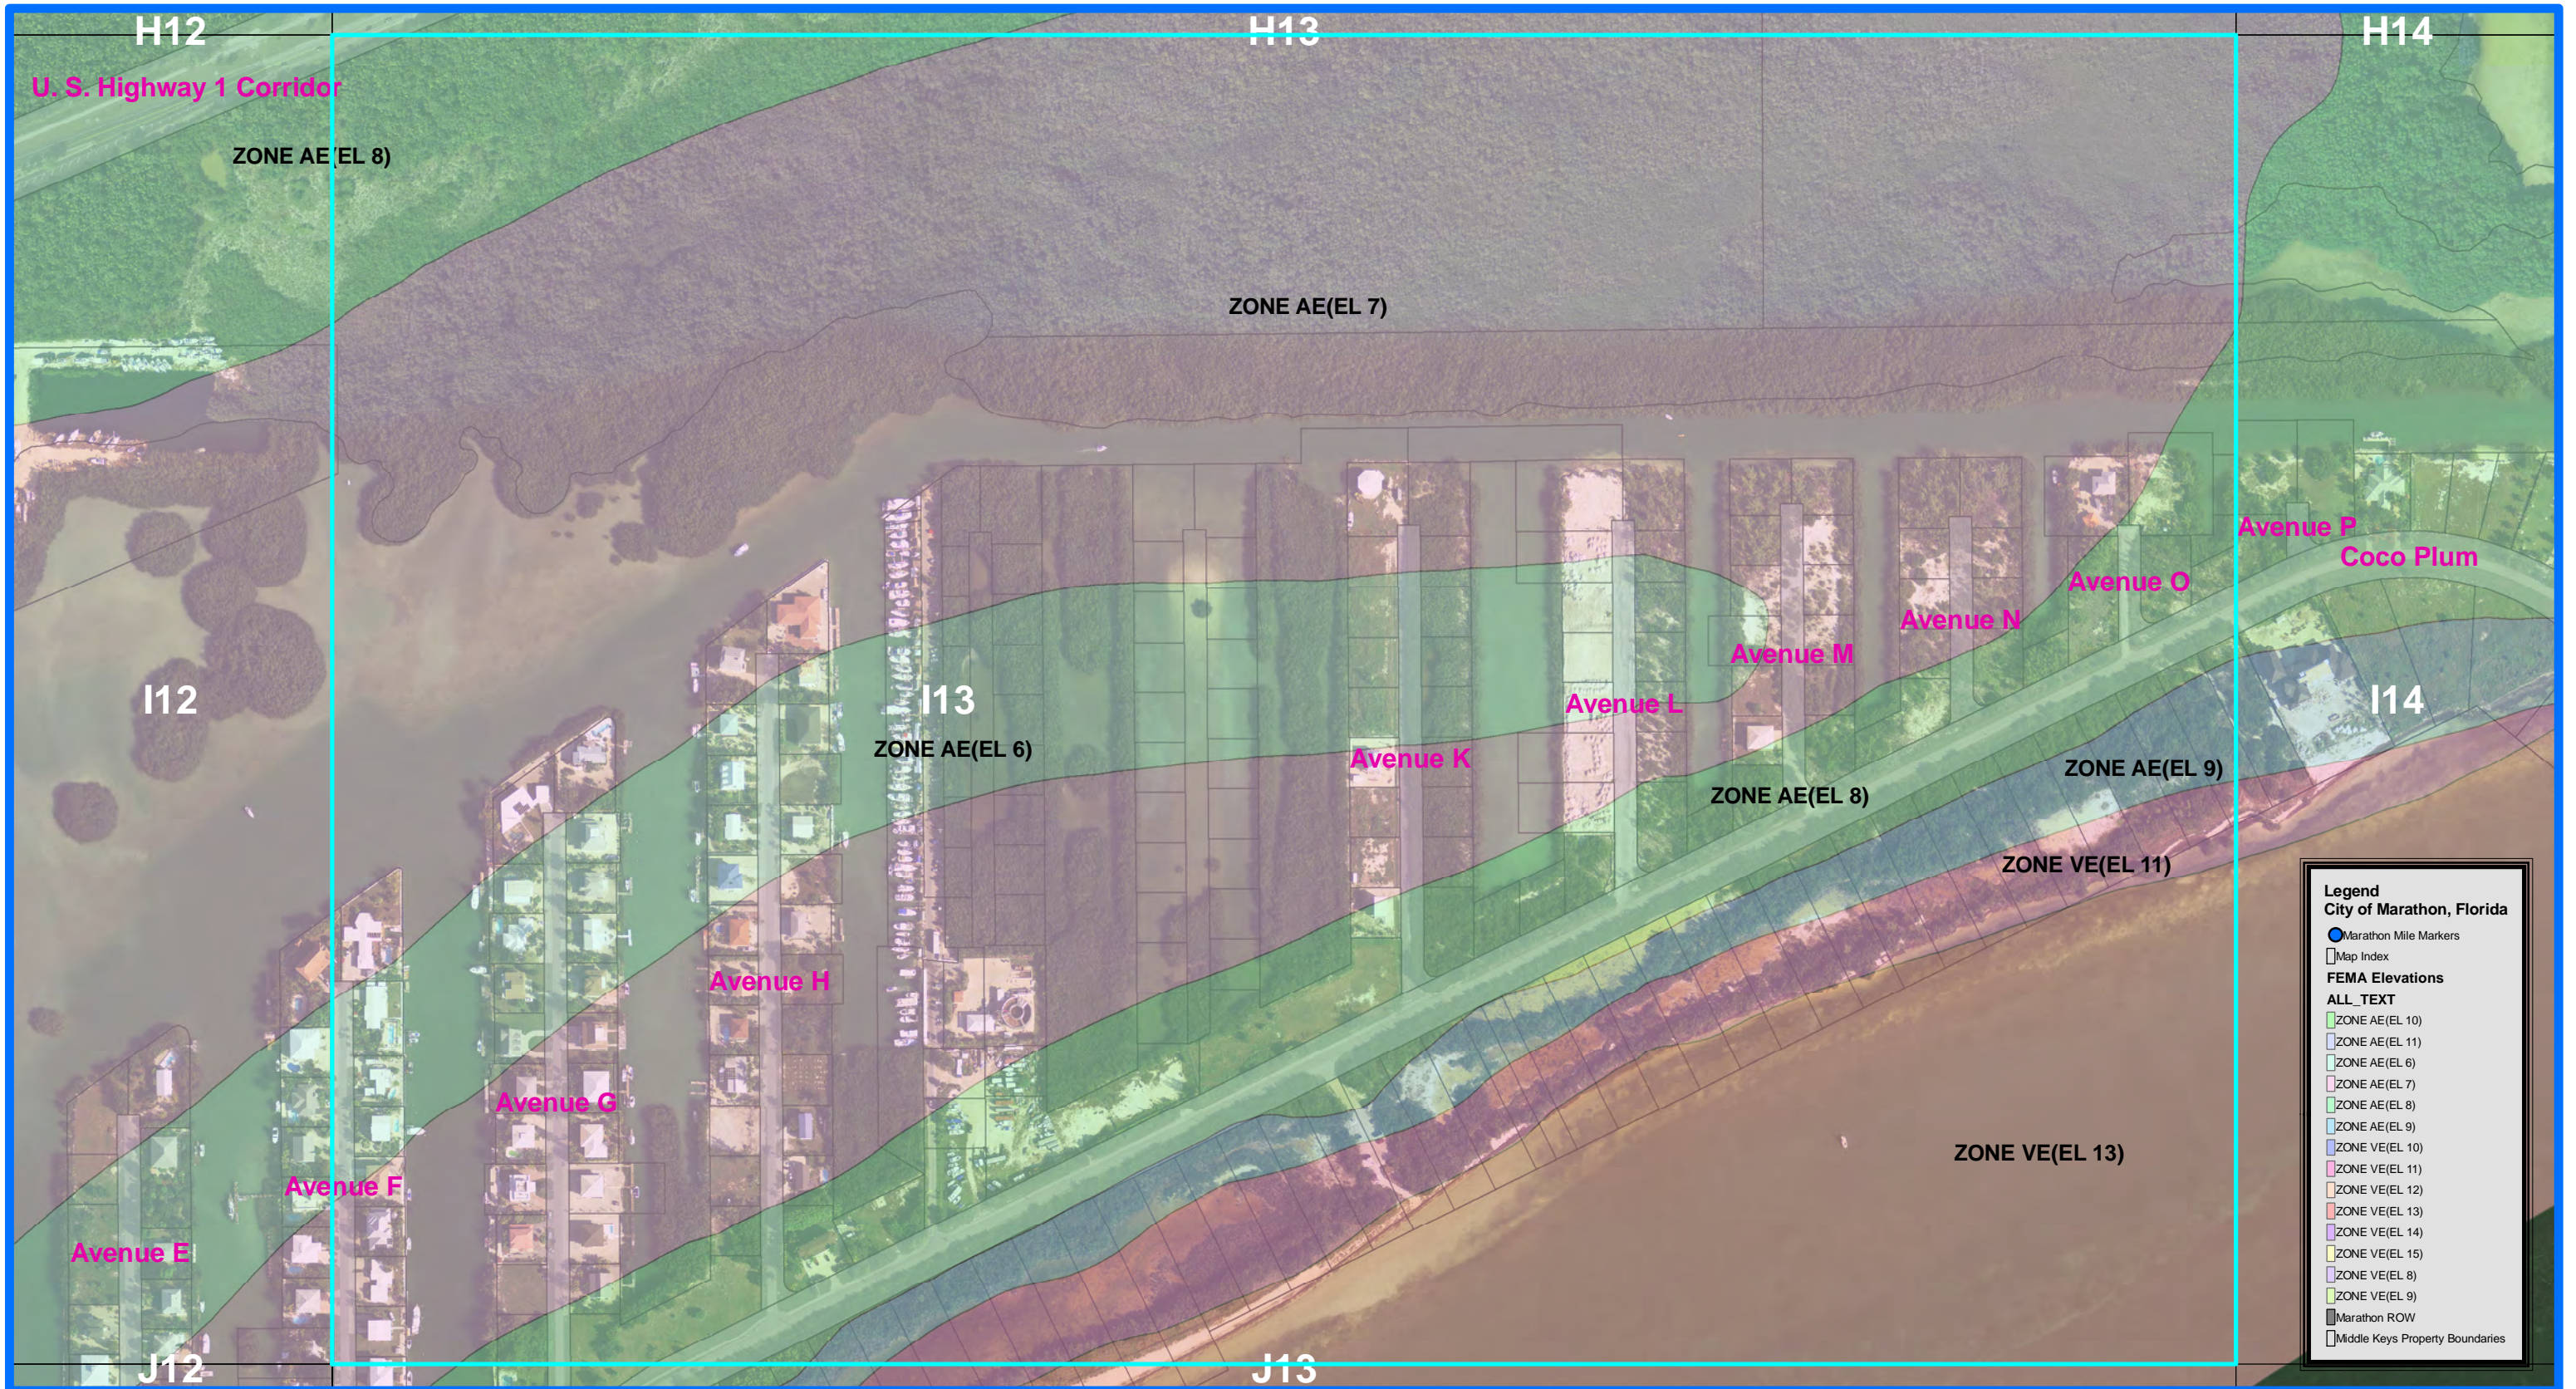

City of Marathon, Florida - Official Map Product
Middle Keys - Marathon, Key Colony Beach, County
2005 FEMA FIRM Maps - City of Marathon, Comm. No. 120681 & Surroundings

MAP PAGE
I 13