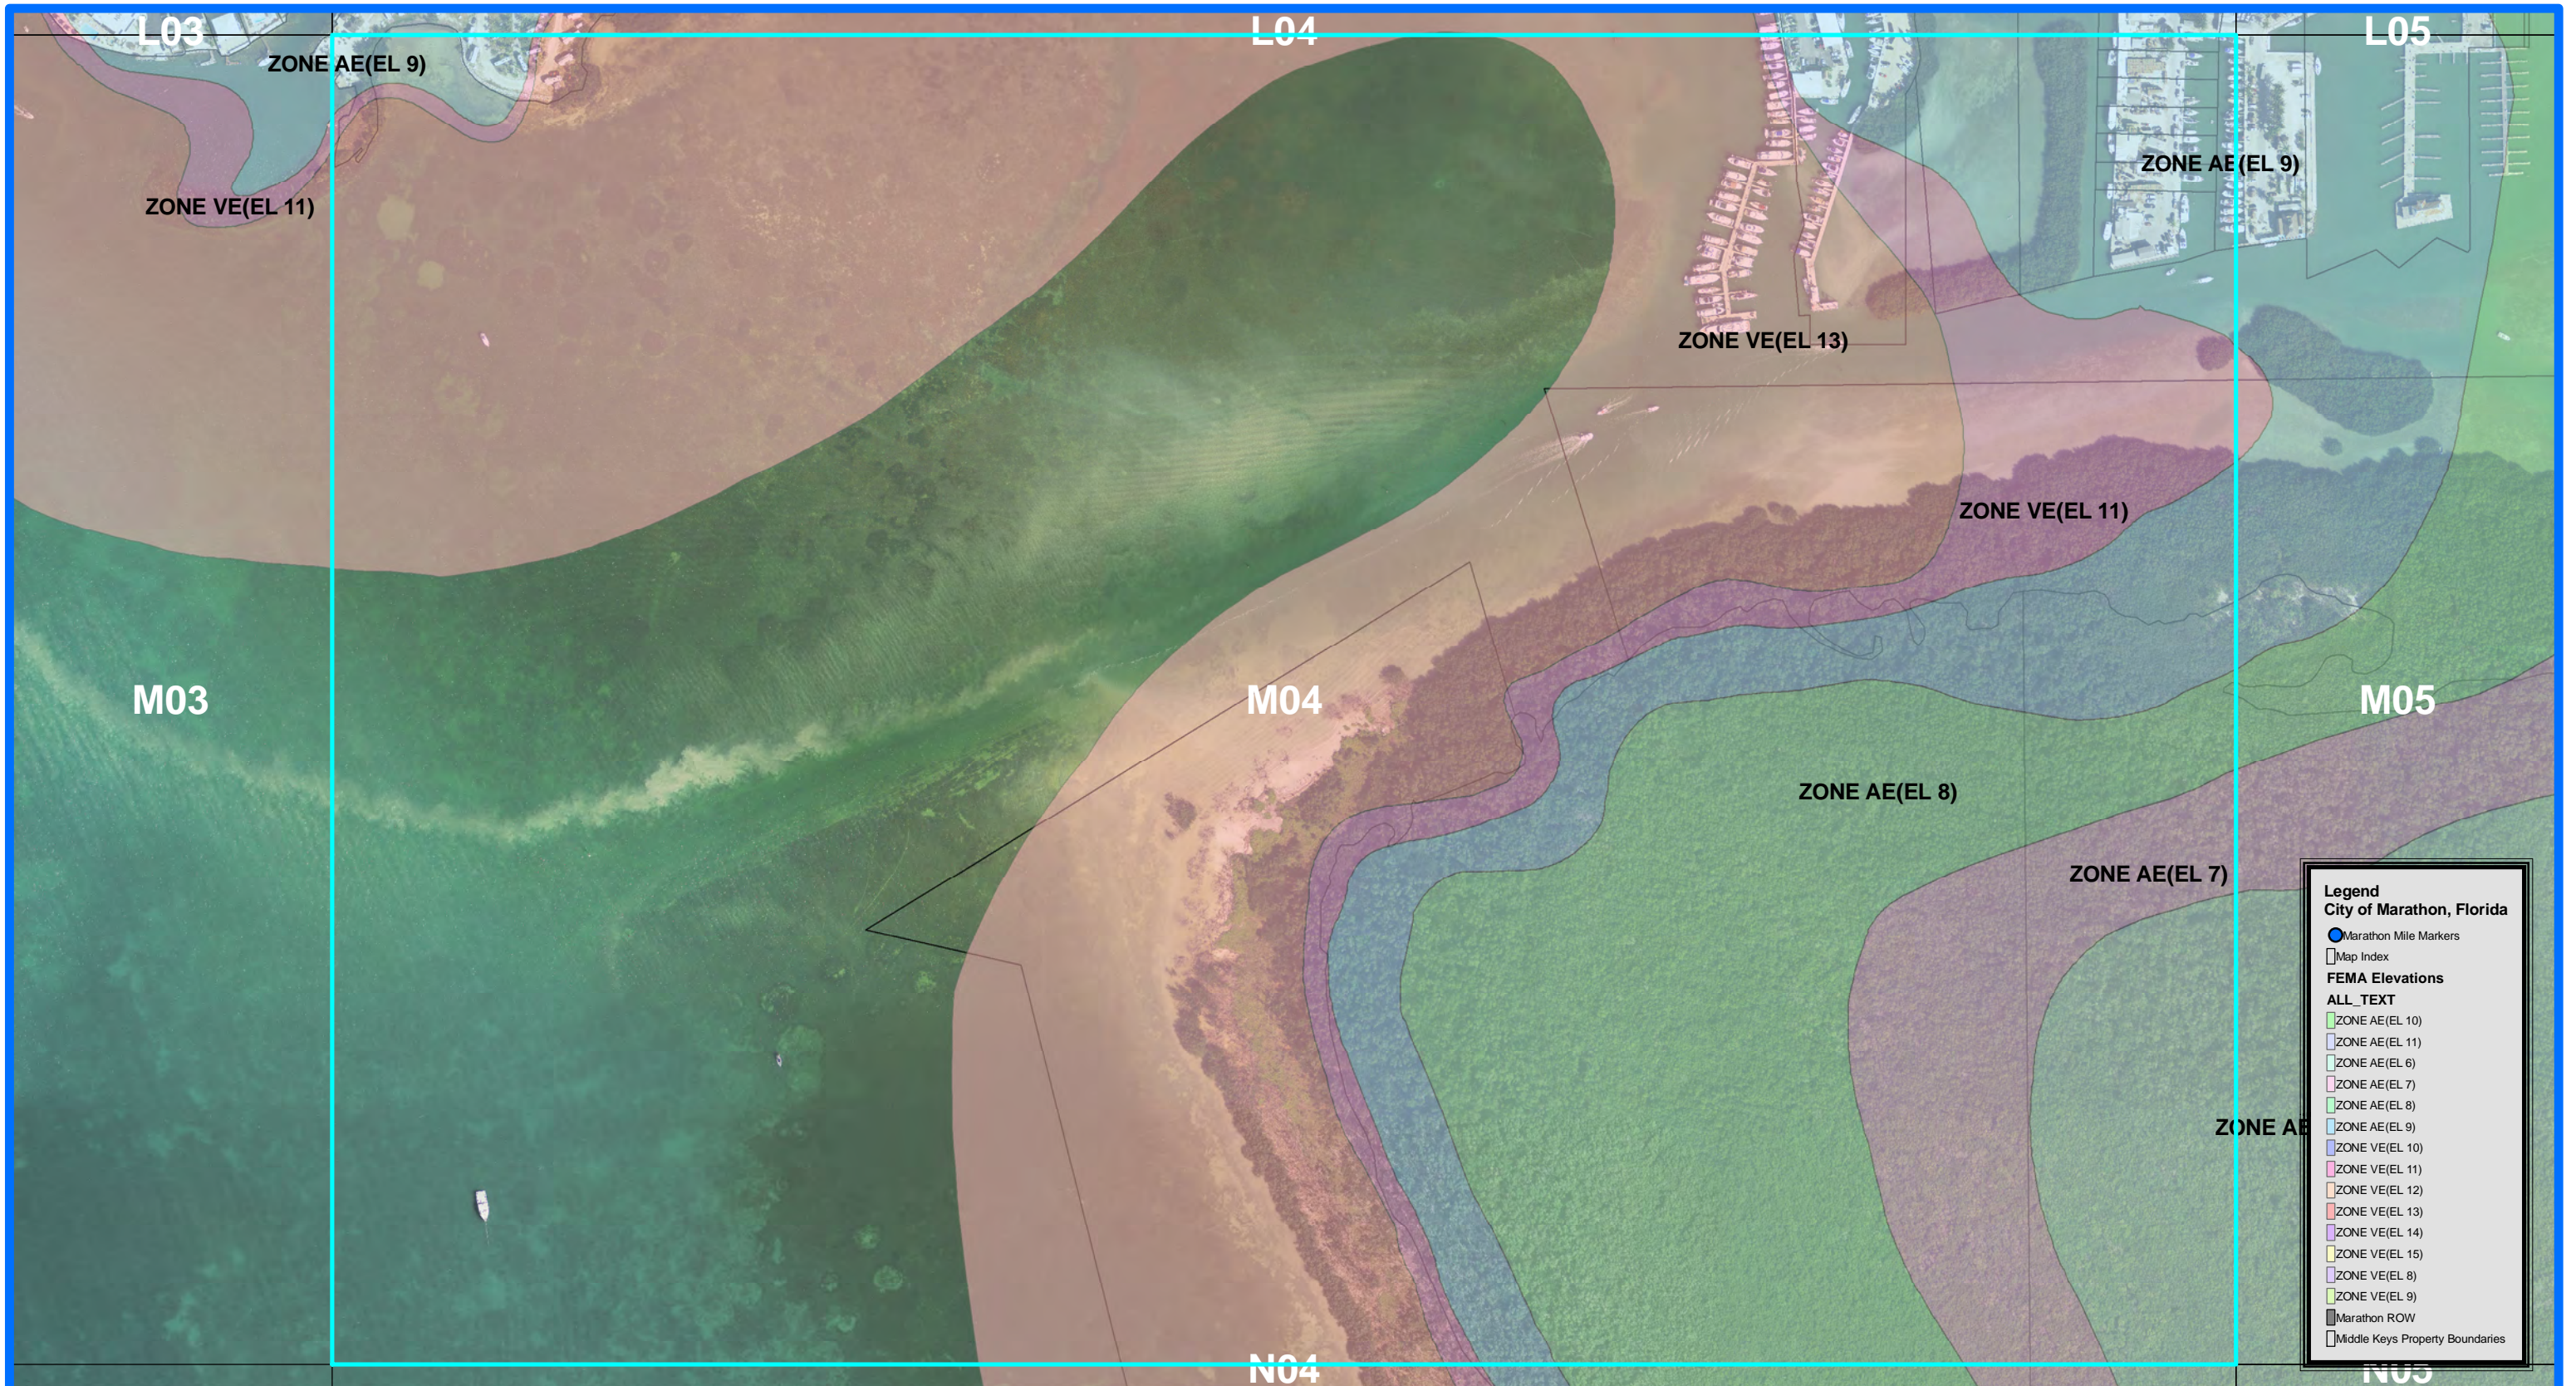

City of Marathon, Florida - Official Map Product
Middle Keys - Marathon, Key Colony Beach, County
2005 FEMA FIRM Maps - City of Marathon, Comm. No. 120681 & Surroundings

MAP PAGE
M 04