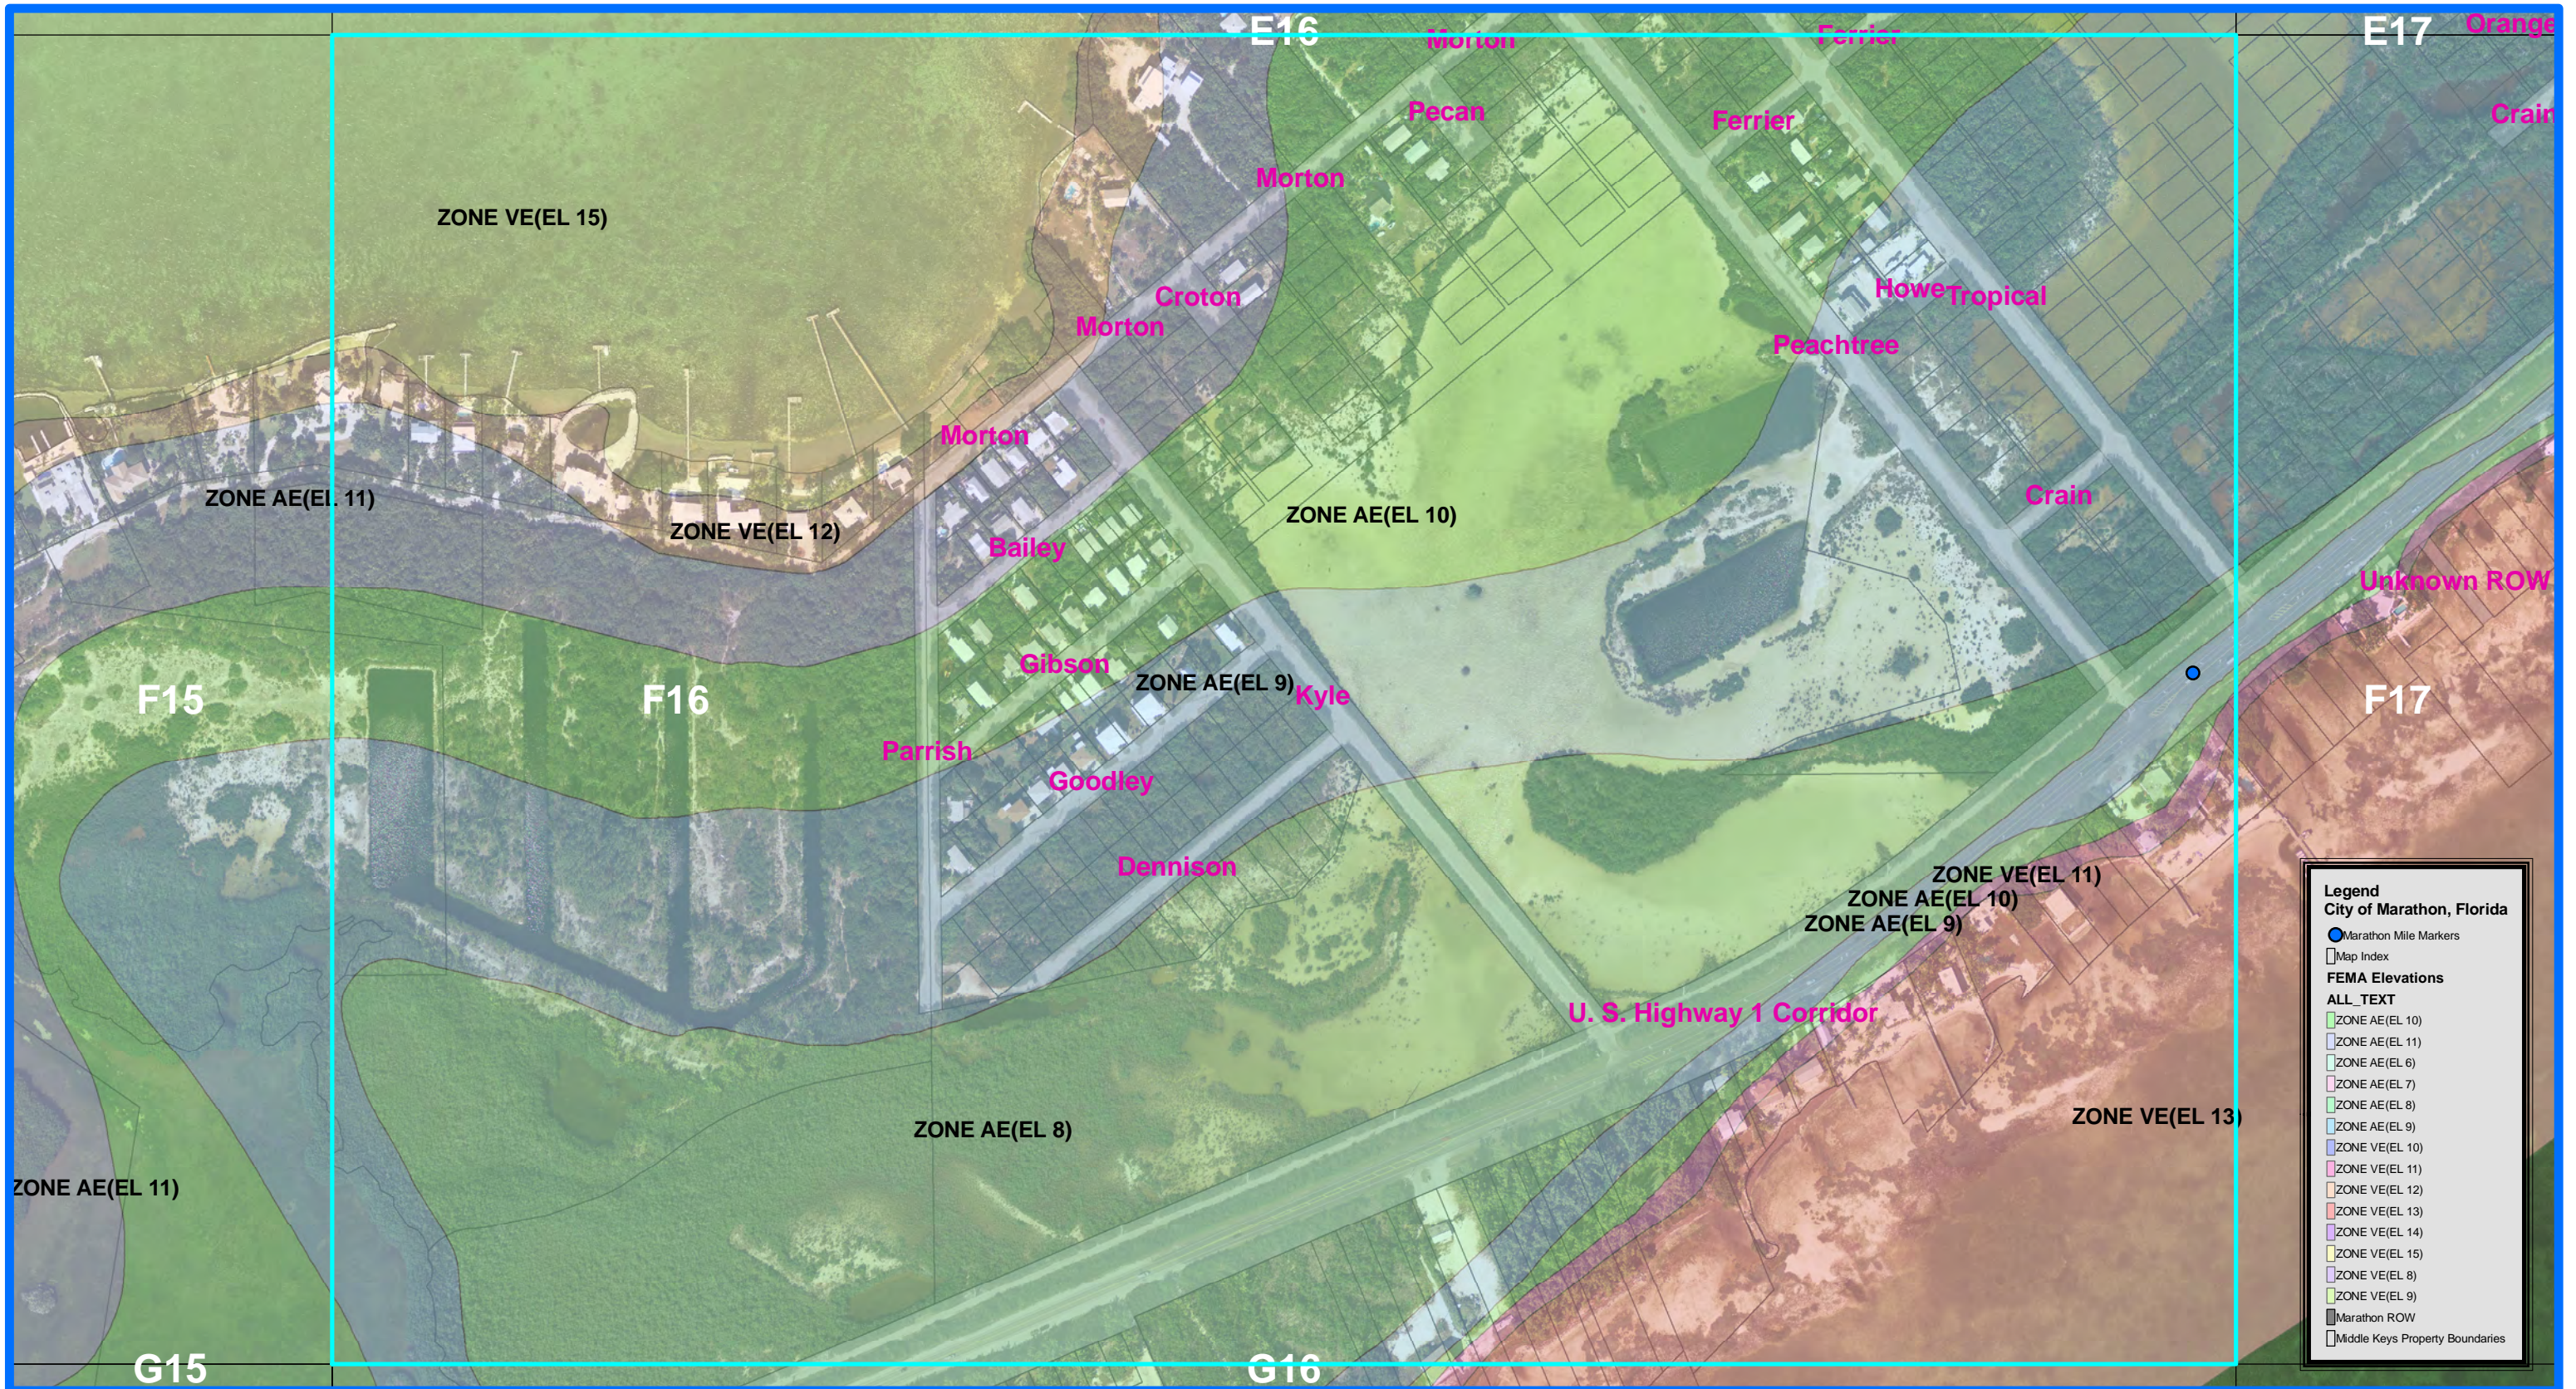

Legend
City of Marathon, Florida

- Marathon Mile Markers
- Map Index
- **FEMA Elevations**
- **ALL_TEXT**
- ZONE AE(EL 10)
- ZONE AE(EL 11)
- ZONE AE(EL 6)
- ZONE AE(EL 7)
- ZONE AE(EL 8)
- ZONE AE(EL 9)
- ZONE VE(EL 10)
- ZONE VE(EL 11)
- ZONE VE(EL 12)
- ZONE VE(EL 13)
- ZONE VE(EL 14)
- ZONE VE(EL 15)
- ZONE VE(EL 8)
- ZONE VE(EL 9)
- Marathon ROW
- Middle Keys Property Boundaries

City of Marathon, Florida - Official Map Product
Middle Keys - Marathon, Key Colony Beach, County
2005 FEMA FIRM Maps - City of Marathon, Comm. No. 120681 & Surroundings

MAP PAGE
F 16