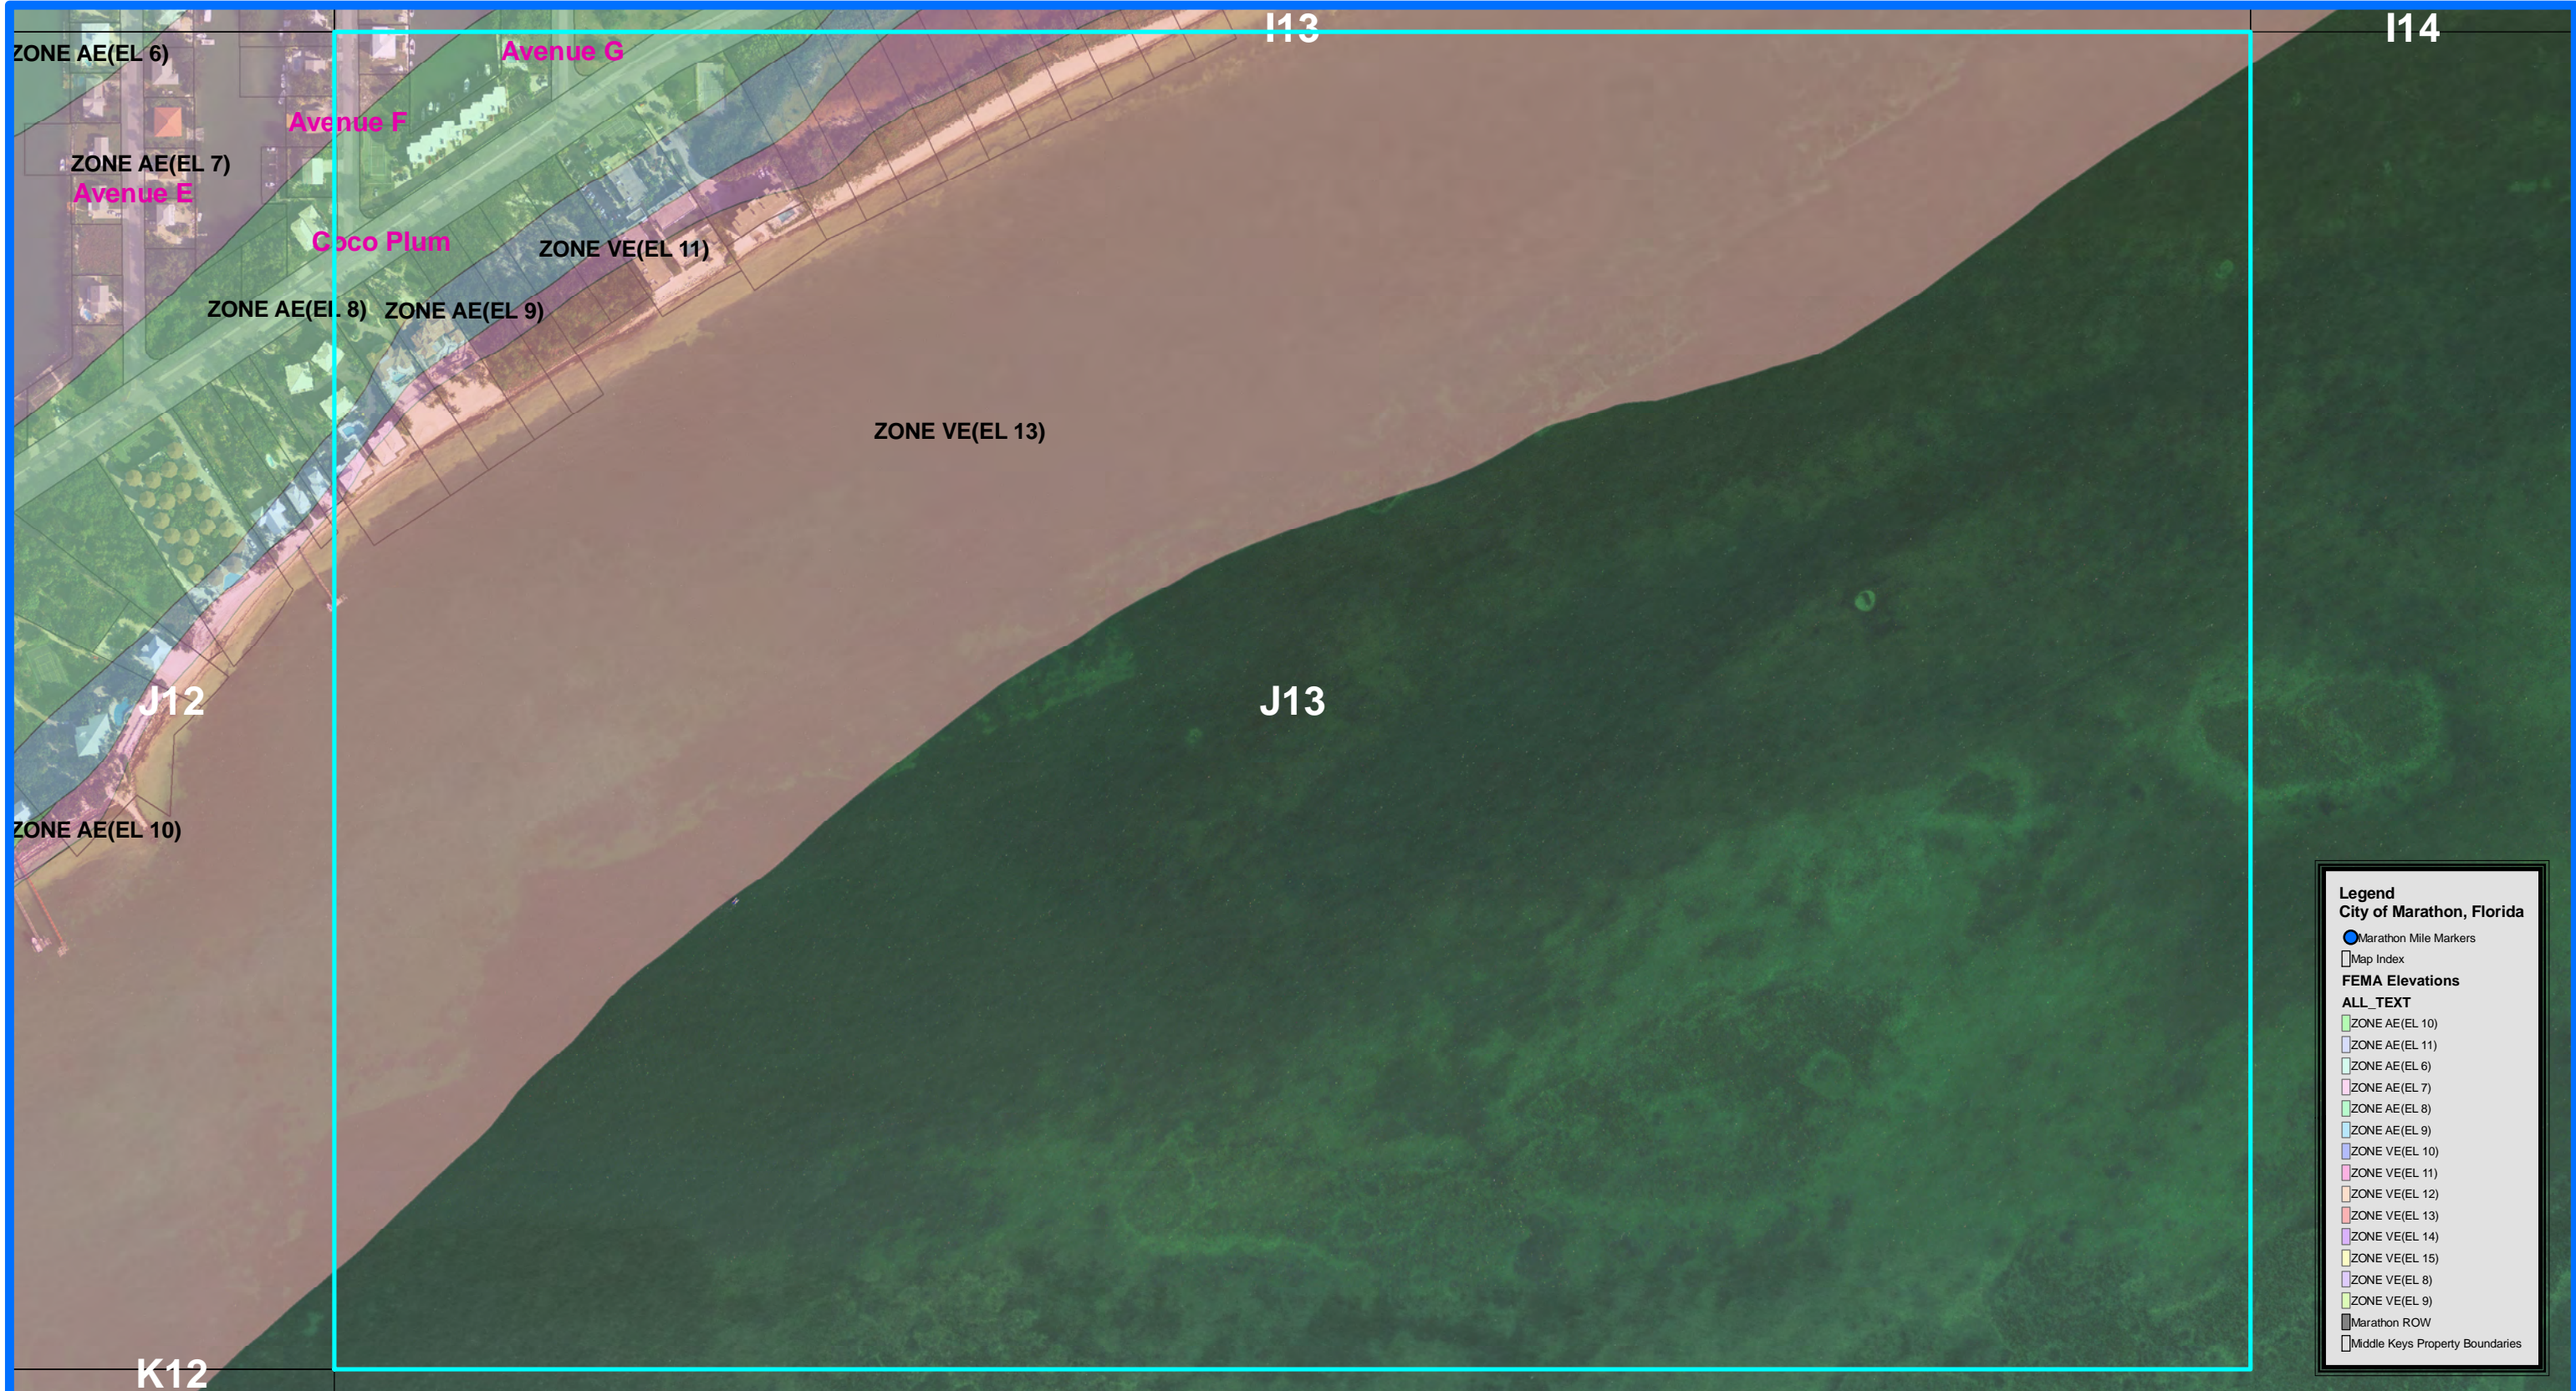

Legend
City of Marathon, Florida

- Marathon Mile Markers
- Map Index
- **FEMA Elevations**
- **ALL_TEXT**
- ZONE AE(EL 10)
- ZONE AE(EL 11)
- ZONE AE(EL 6)
- ZONE AE(EL 7)
- ZONE AE(EL 8)
- ZONE AE(EL 9)
- ZONE VE(EL 10)
- ZONE VE(EL 11)
- ZONE VE(EL 12)
- ZONE VE(EL 13)
- ZONE VE(EL 14)
- ZONE VE(EL 15)
- ZONE VE(EL 8)
- ZONE VE(EL 9)
- Marathon ROW
- Middle Keys Property Boundaries

City of Marathon, Florida - Official Map Product
Middle Keys - Marathon, Key Colony Beach, County
2005 FEMA FIRM Maps - City of Marathon, Comm. No. 120681 & Surroundings

MAP PAGE
J 13