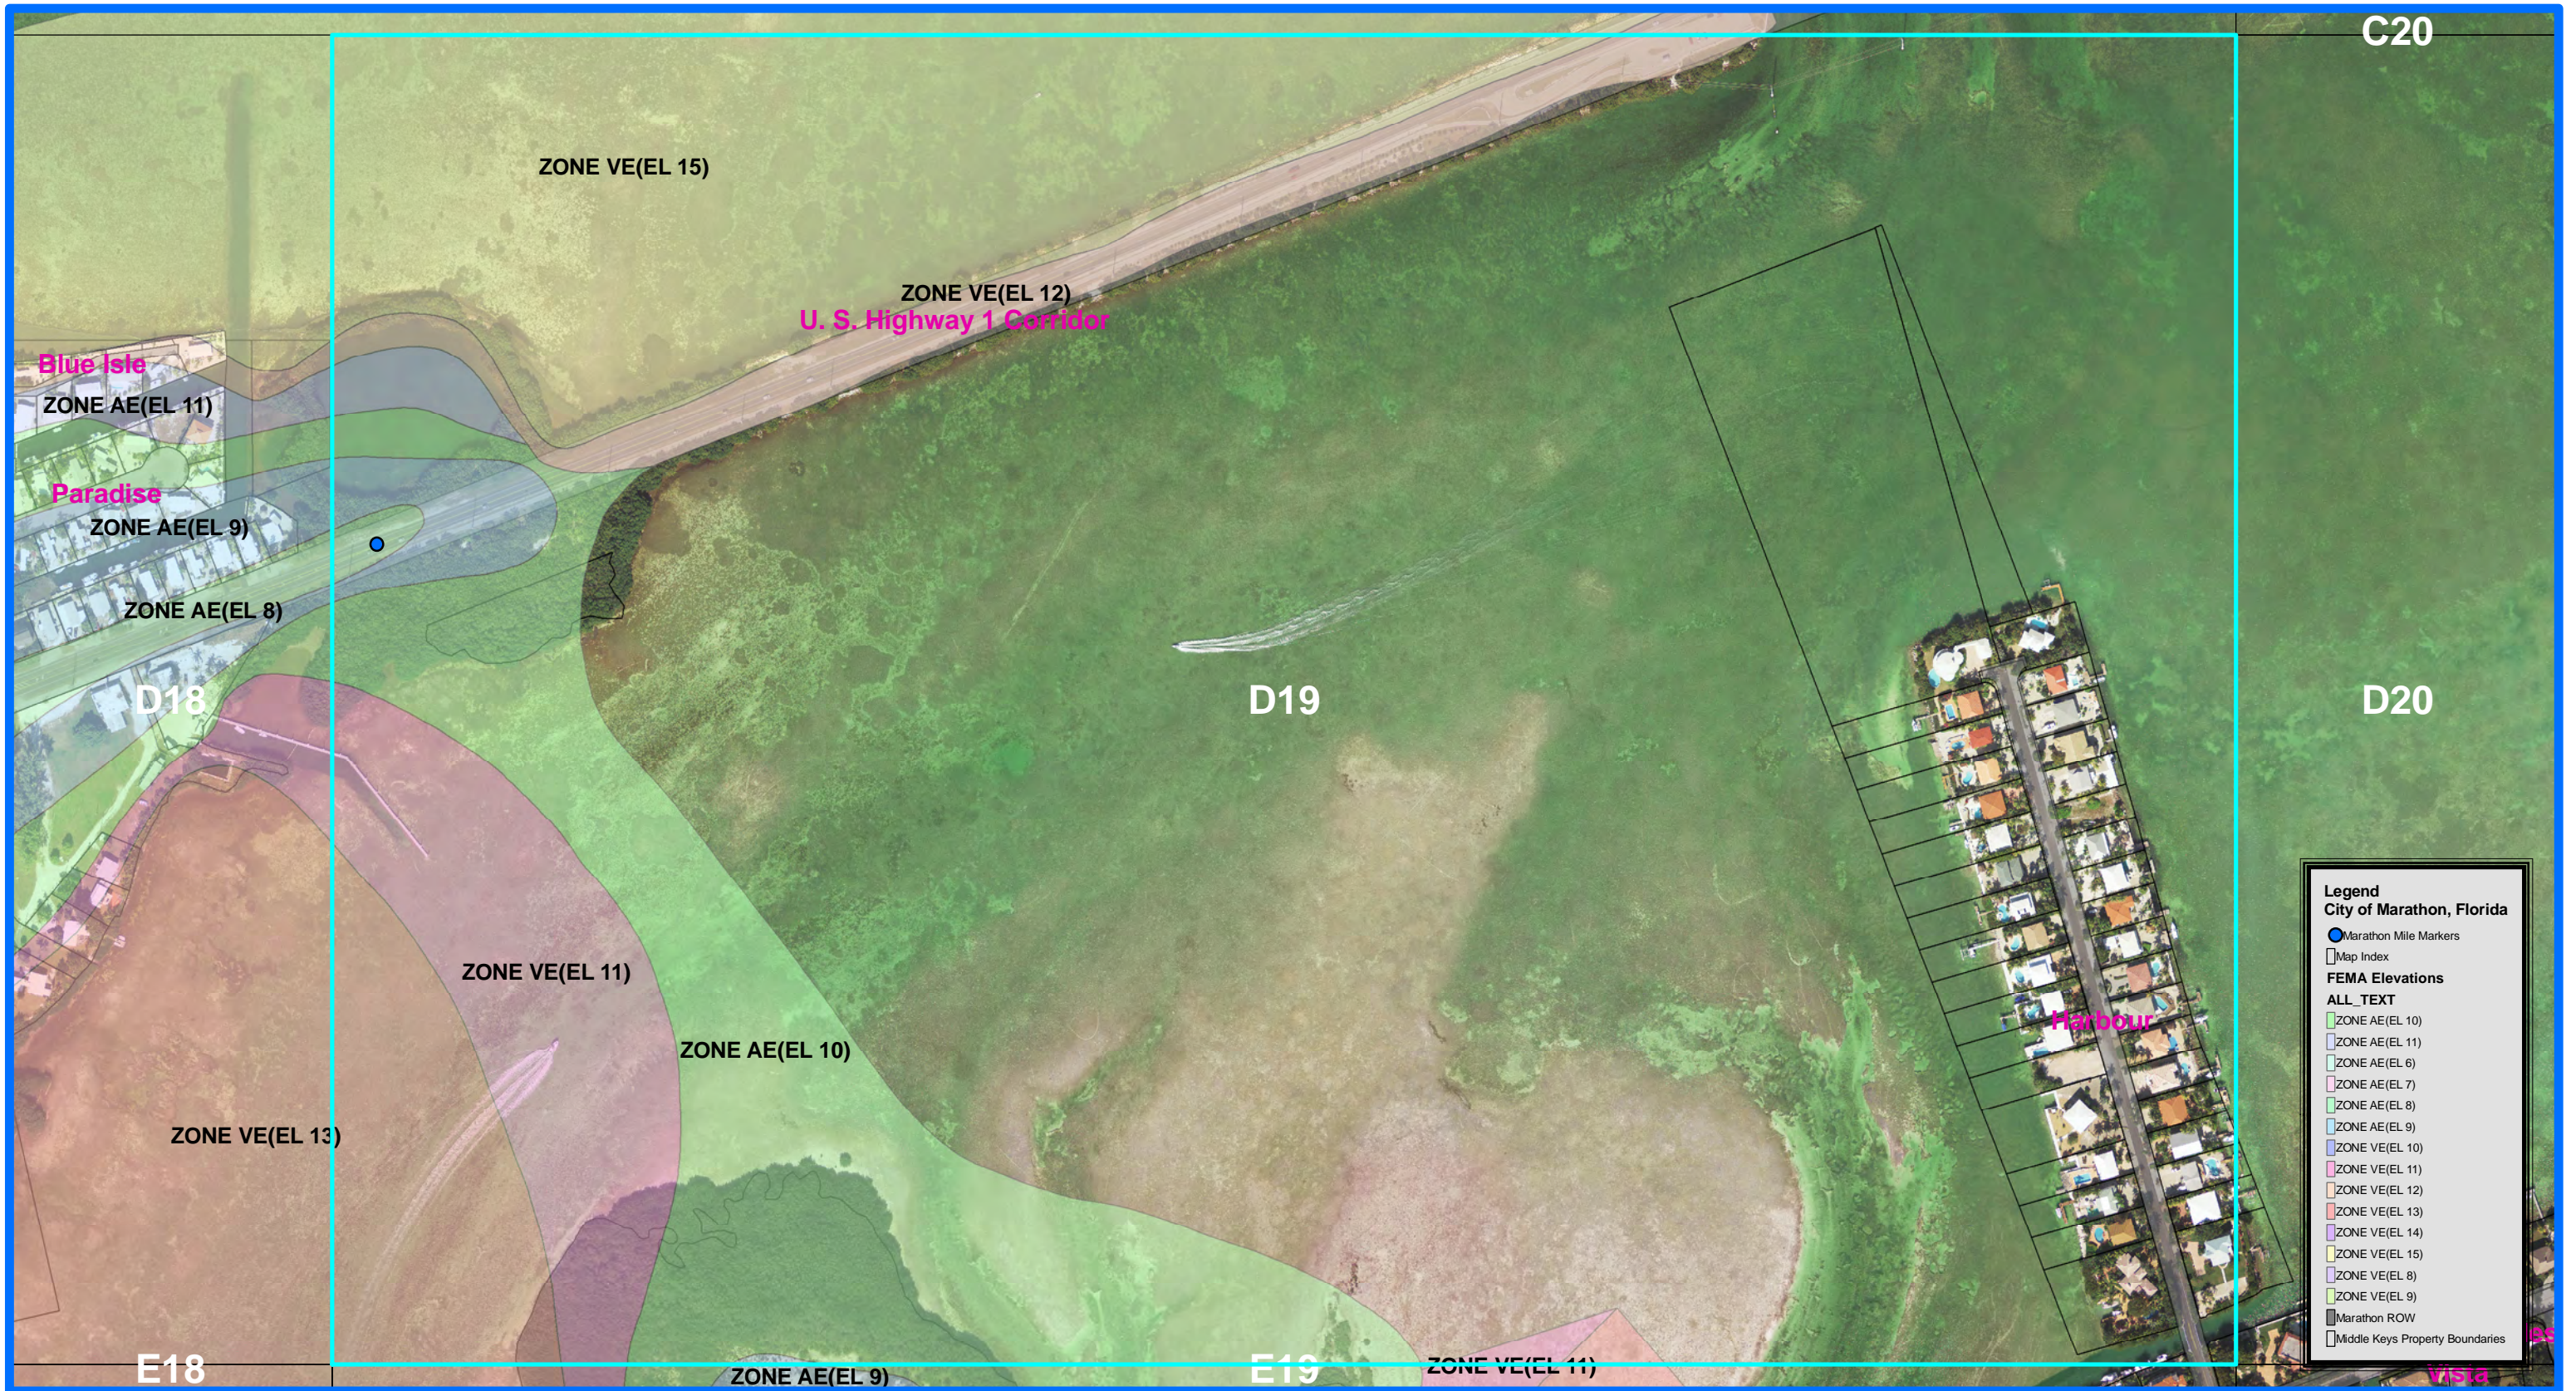

City of Marathon, Florida - Official Map Product
Middle Keys - Marathon, Key Colony Beach, County
2005 FEMA FIRM Maps - City of Marathon, Comm. No. 120681 & Surroundings

MAP PAGE
D 19