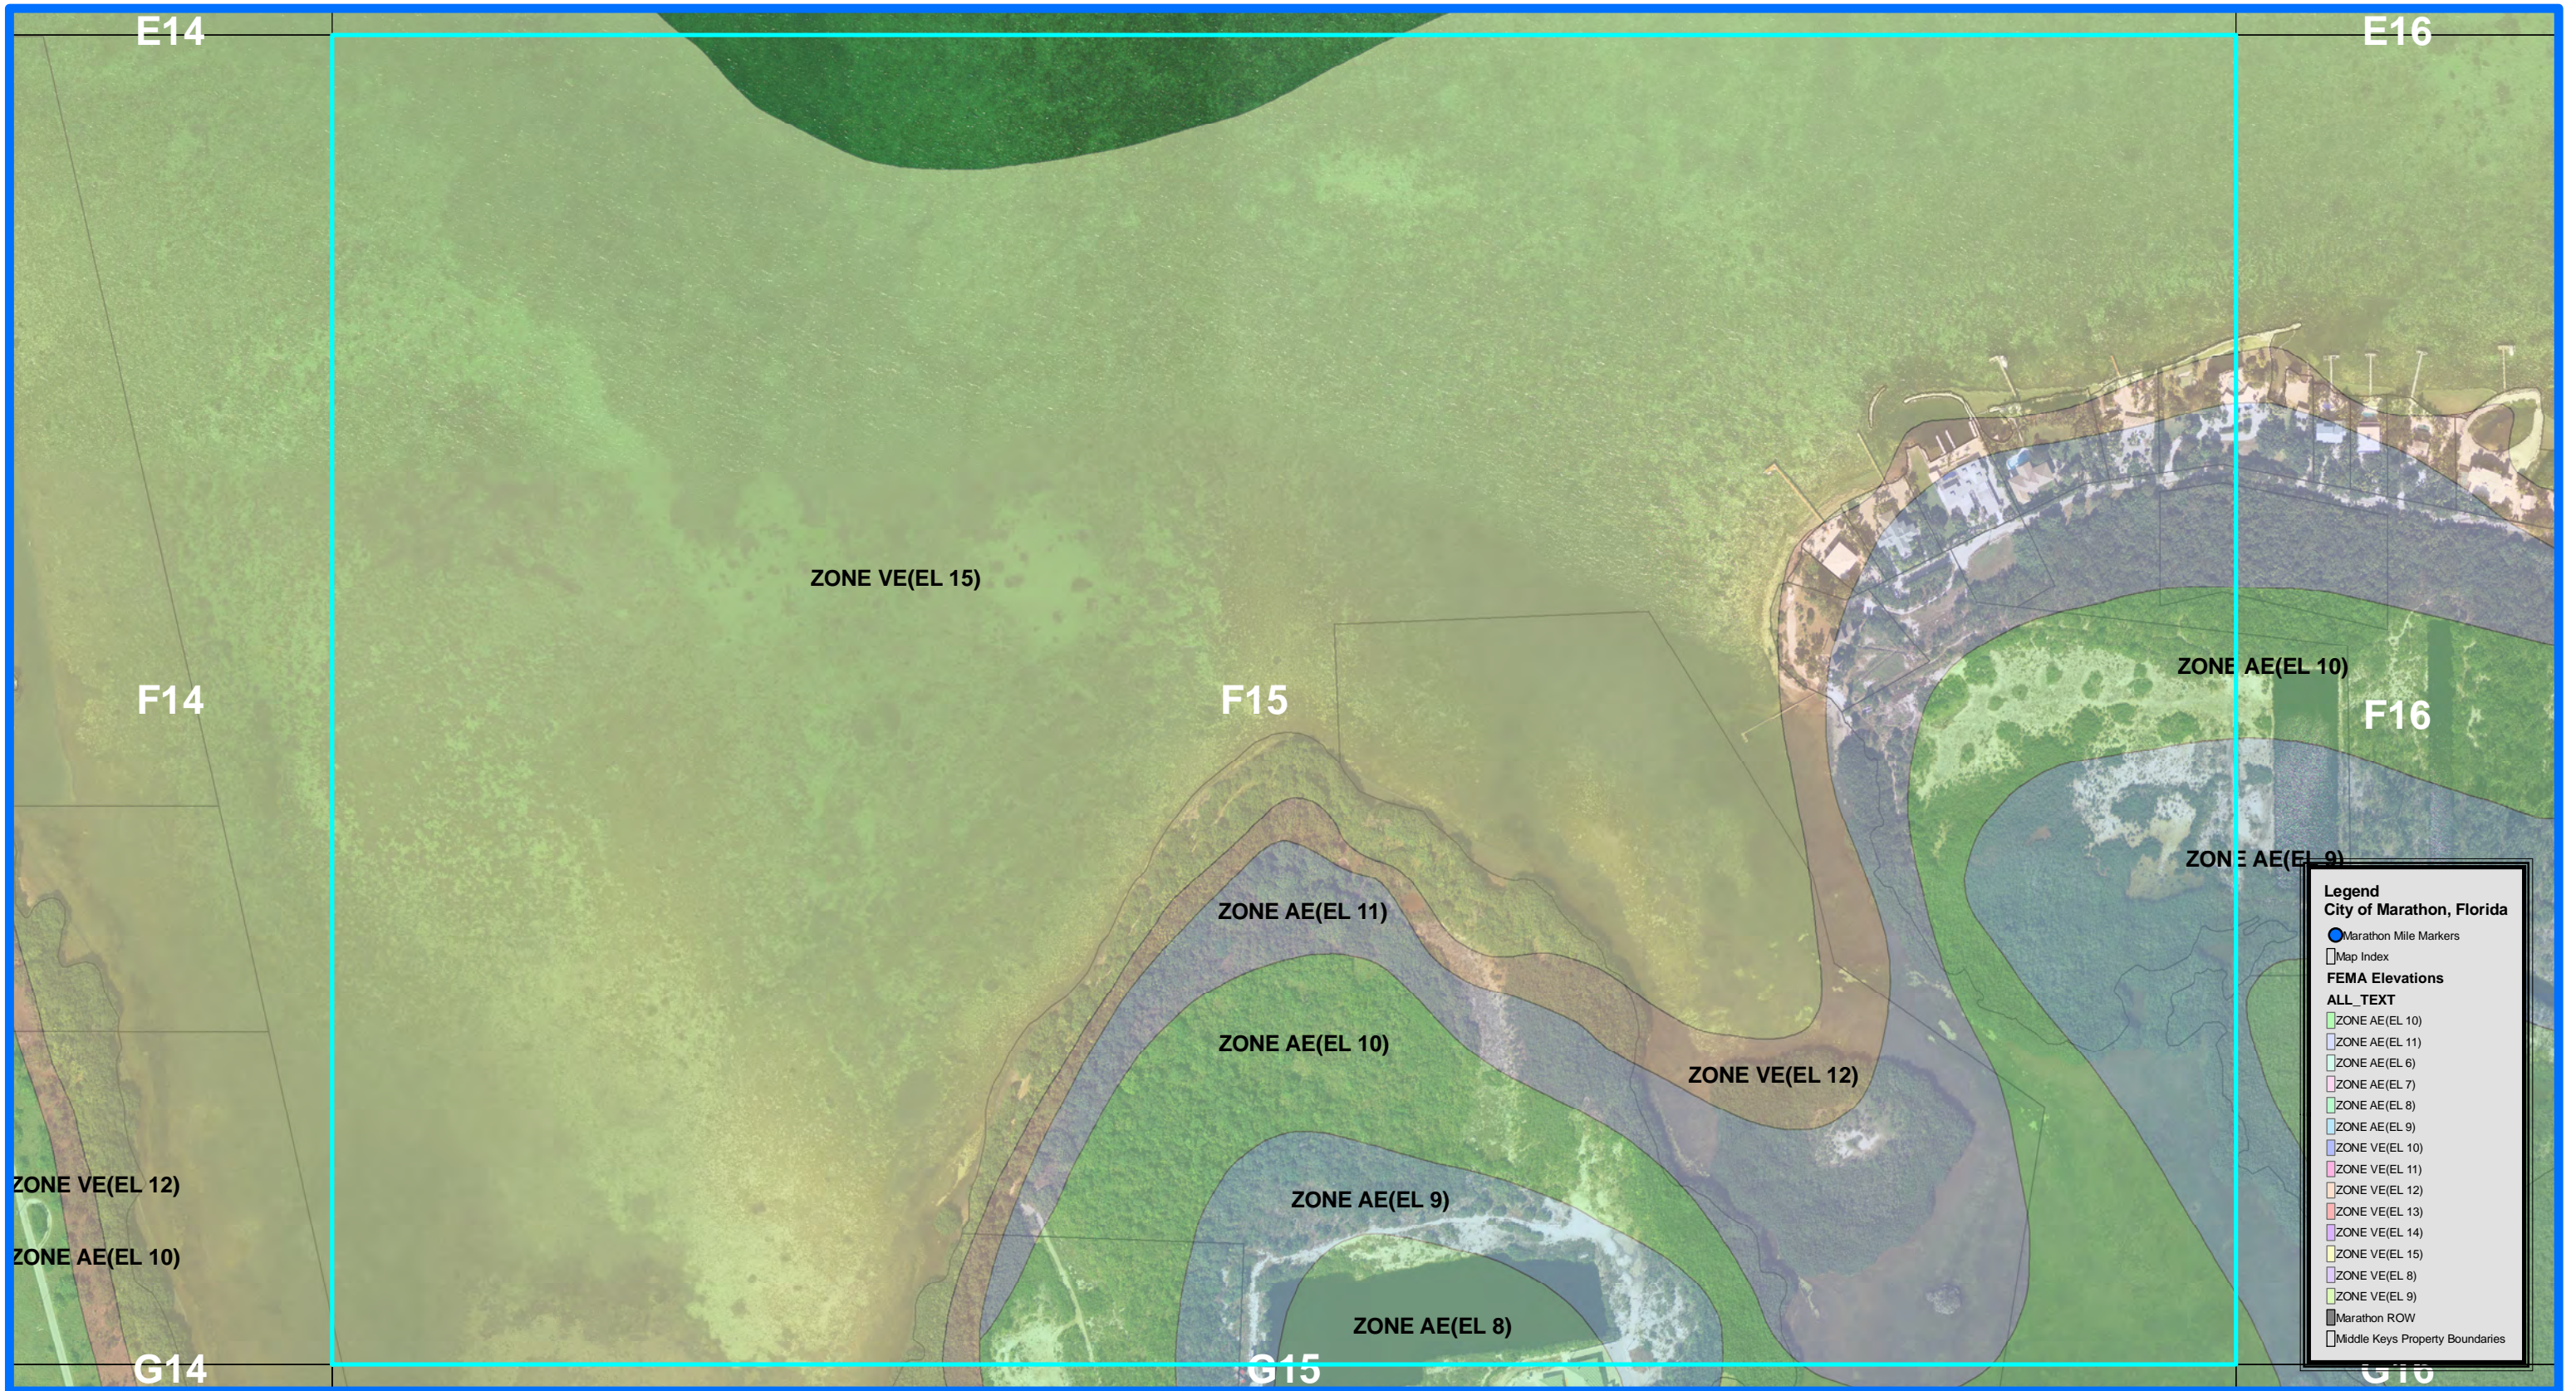

Legend
City of Marathon, Florida

- Marathon Mile Markers
- Map Index
- **FEMA Elevations**
- **ALL_TEXT**
- ZONE AE(EL 10)
- ZONE AE(EL 11)
- ZONE AE(EL 6)
- ZONE AE(EL 7)
- ZONE AE(EL 8)
- ZONE AE(EL 9)
- ZONE VE(EL 10)
- ZONE VE(EL 11)
- ZONE VE(EL 12)
- ZONE VE(EL 13)
- ZONE VE(EL 14)
- ZONE VE(EL 15)
- ZONE VE(EL 8)
- ZONE VE(EL 9)
- Marathon ROW
- Middle Keys Property Boundaries

City of Marathon, Florida - Official Map Product
Middle Keys - Marathon, Key Colony Beach, County
2005 FEMA FIRM Maps - City of Marathon, Comm. No. 120681 & Surroundings

MAP PAGE
F 15

"Click" Here to
Return