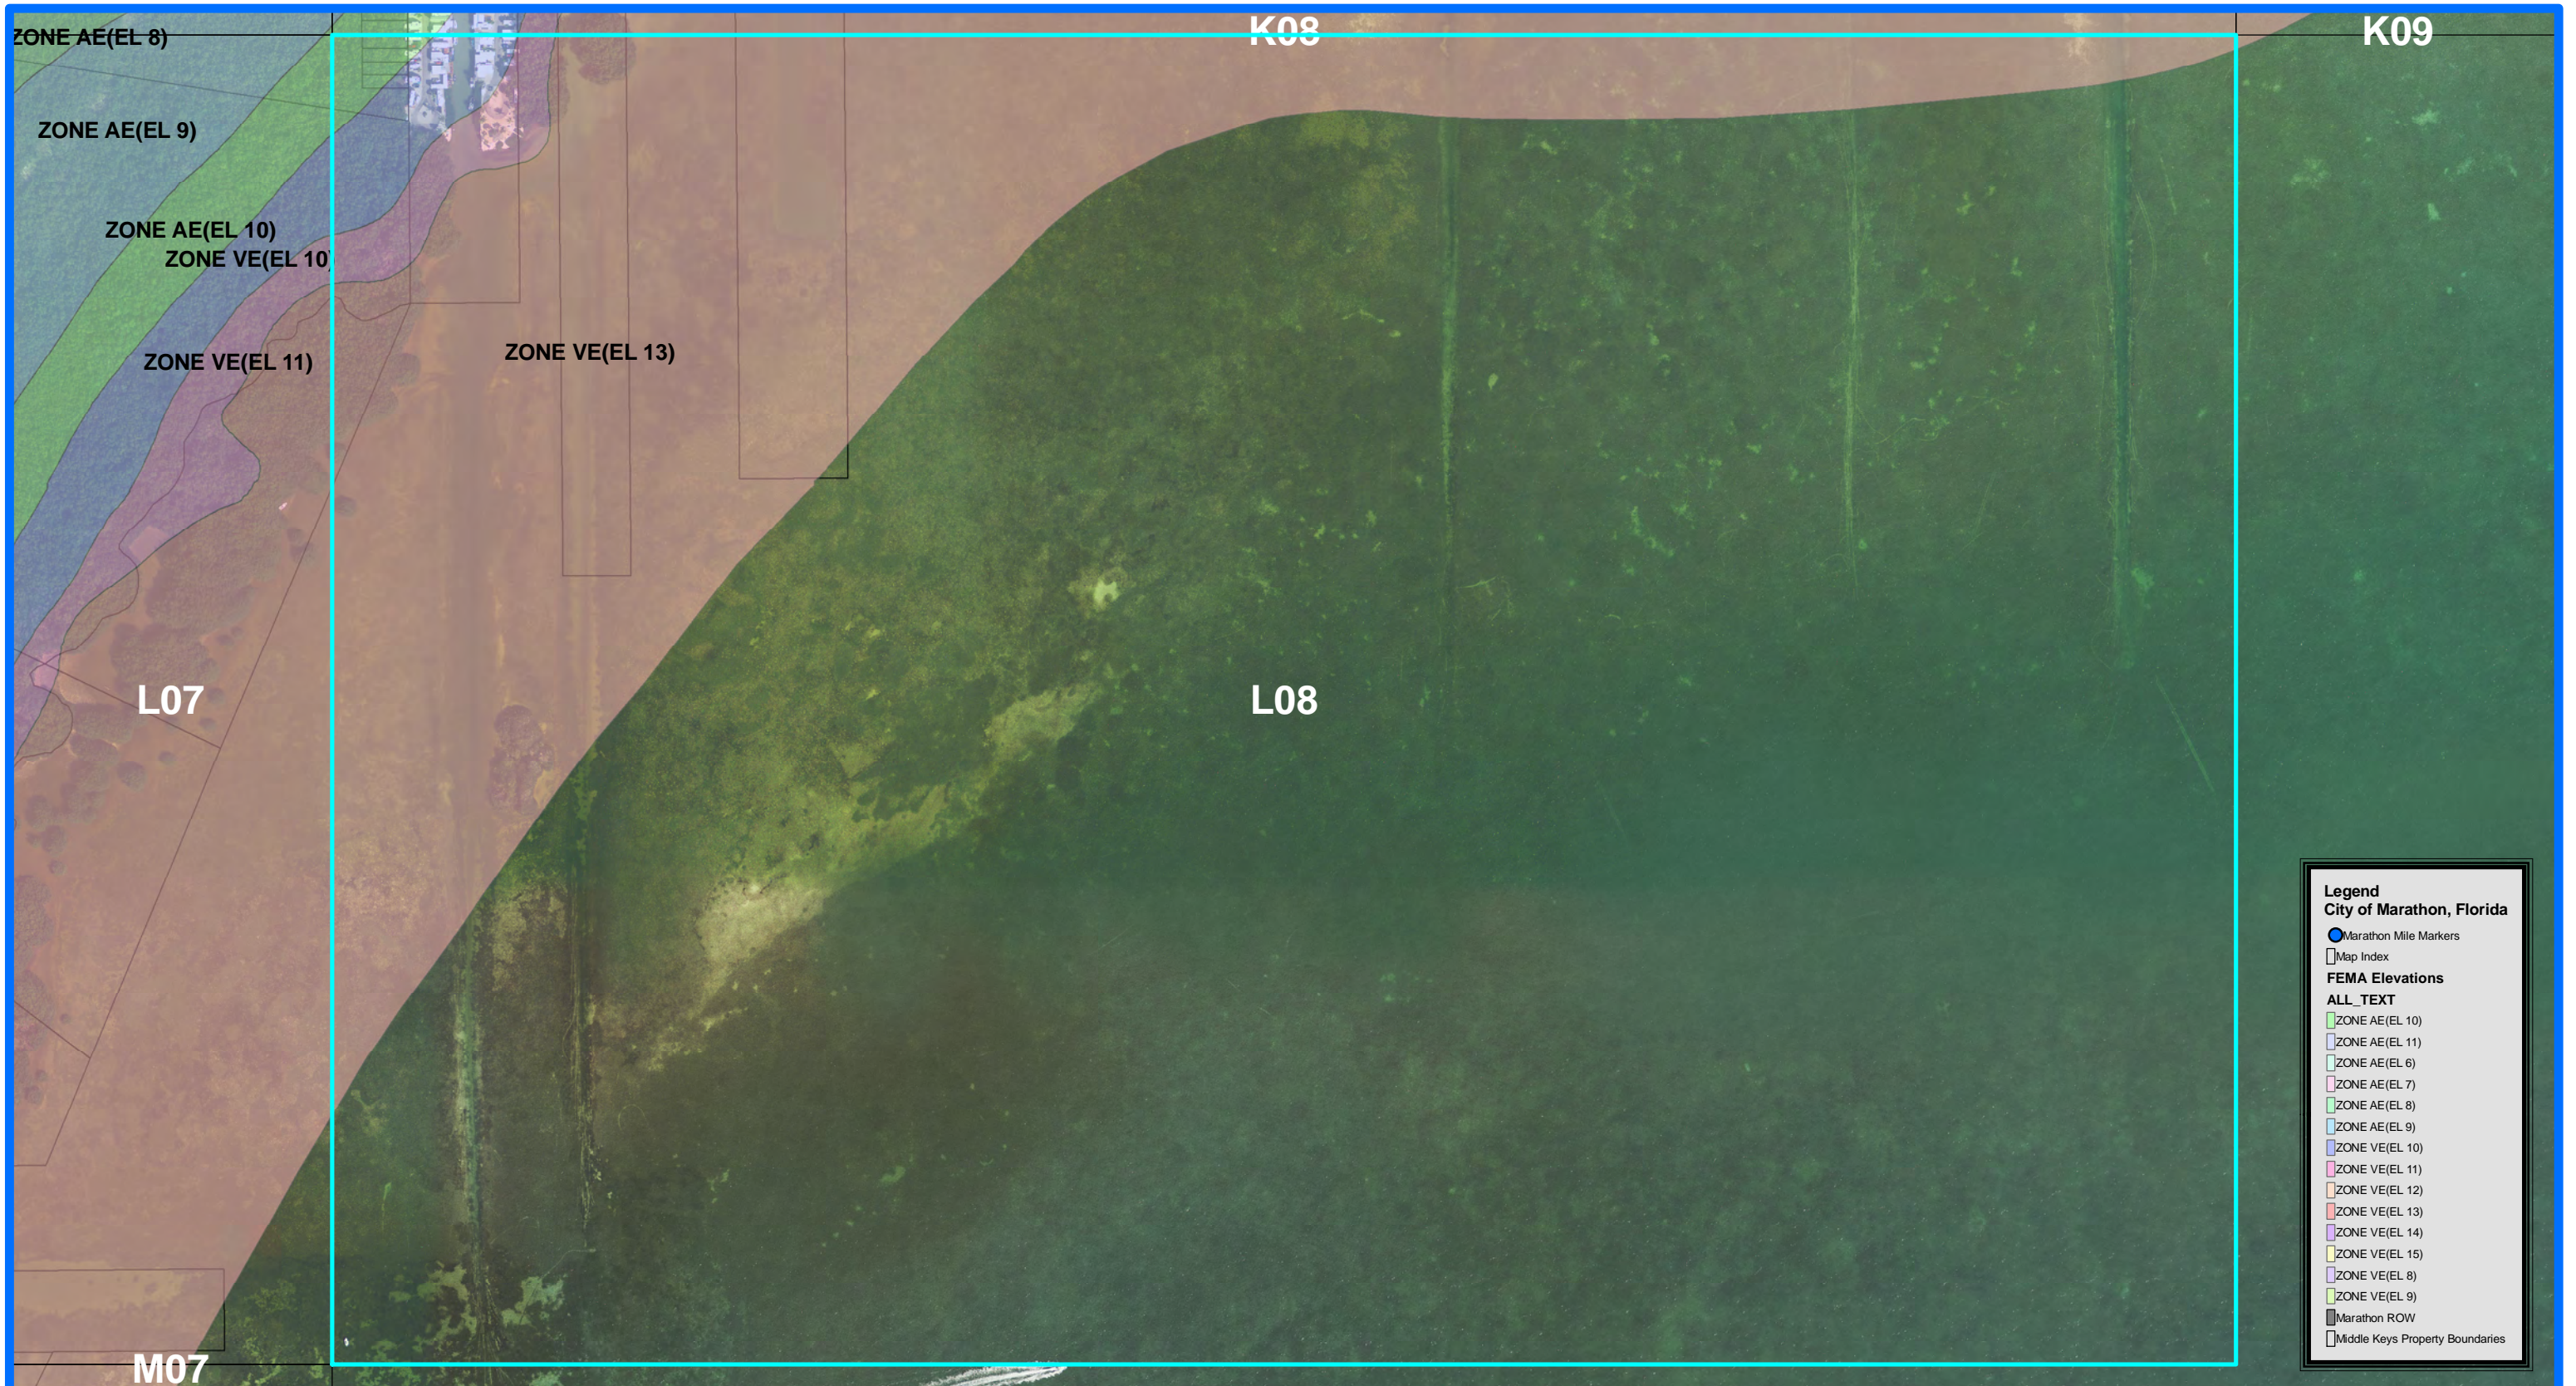

Legend
City of Marathon, Florida

- Marathon Mile Markers
- Map Index
- **FEMA Elevations**
- **ALL_TEXT**
- ZONE AE(EL 10)
- ZONE AE(EL 11)
- ZONE AE(EL 6)
- ZONE AE(EL 7)
- ZONE AE(EL 8)
- ZONE AE(EL 9)
- ZONE VE(EL 10)
- ZONE VE(EL 11)
- ZONE VE(EL 12)
- ZONE VE(EL 13)
- ZONE VE(EL 14)
- ZONE VE(EL 15)
- ZONE VE(EL 8)
- ZONE VE(EL 9)
- Marathon ROW
- Middle Keys Property Boundaries

City of Marathon, Florida - Official Map Product
Middle Keys - Marathon, Key Colony Beach, County
2005 FEMA FIRM Maps - City of Marathon, Comm. No. 120681 & Surroundings

MAP PAGE
L 08