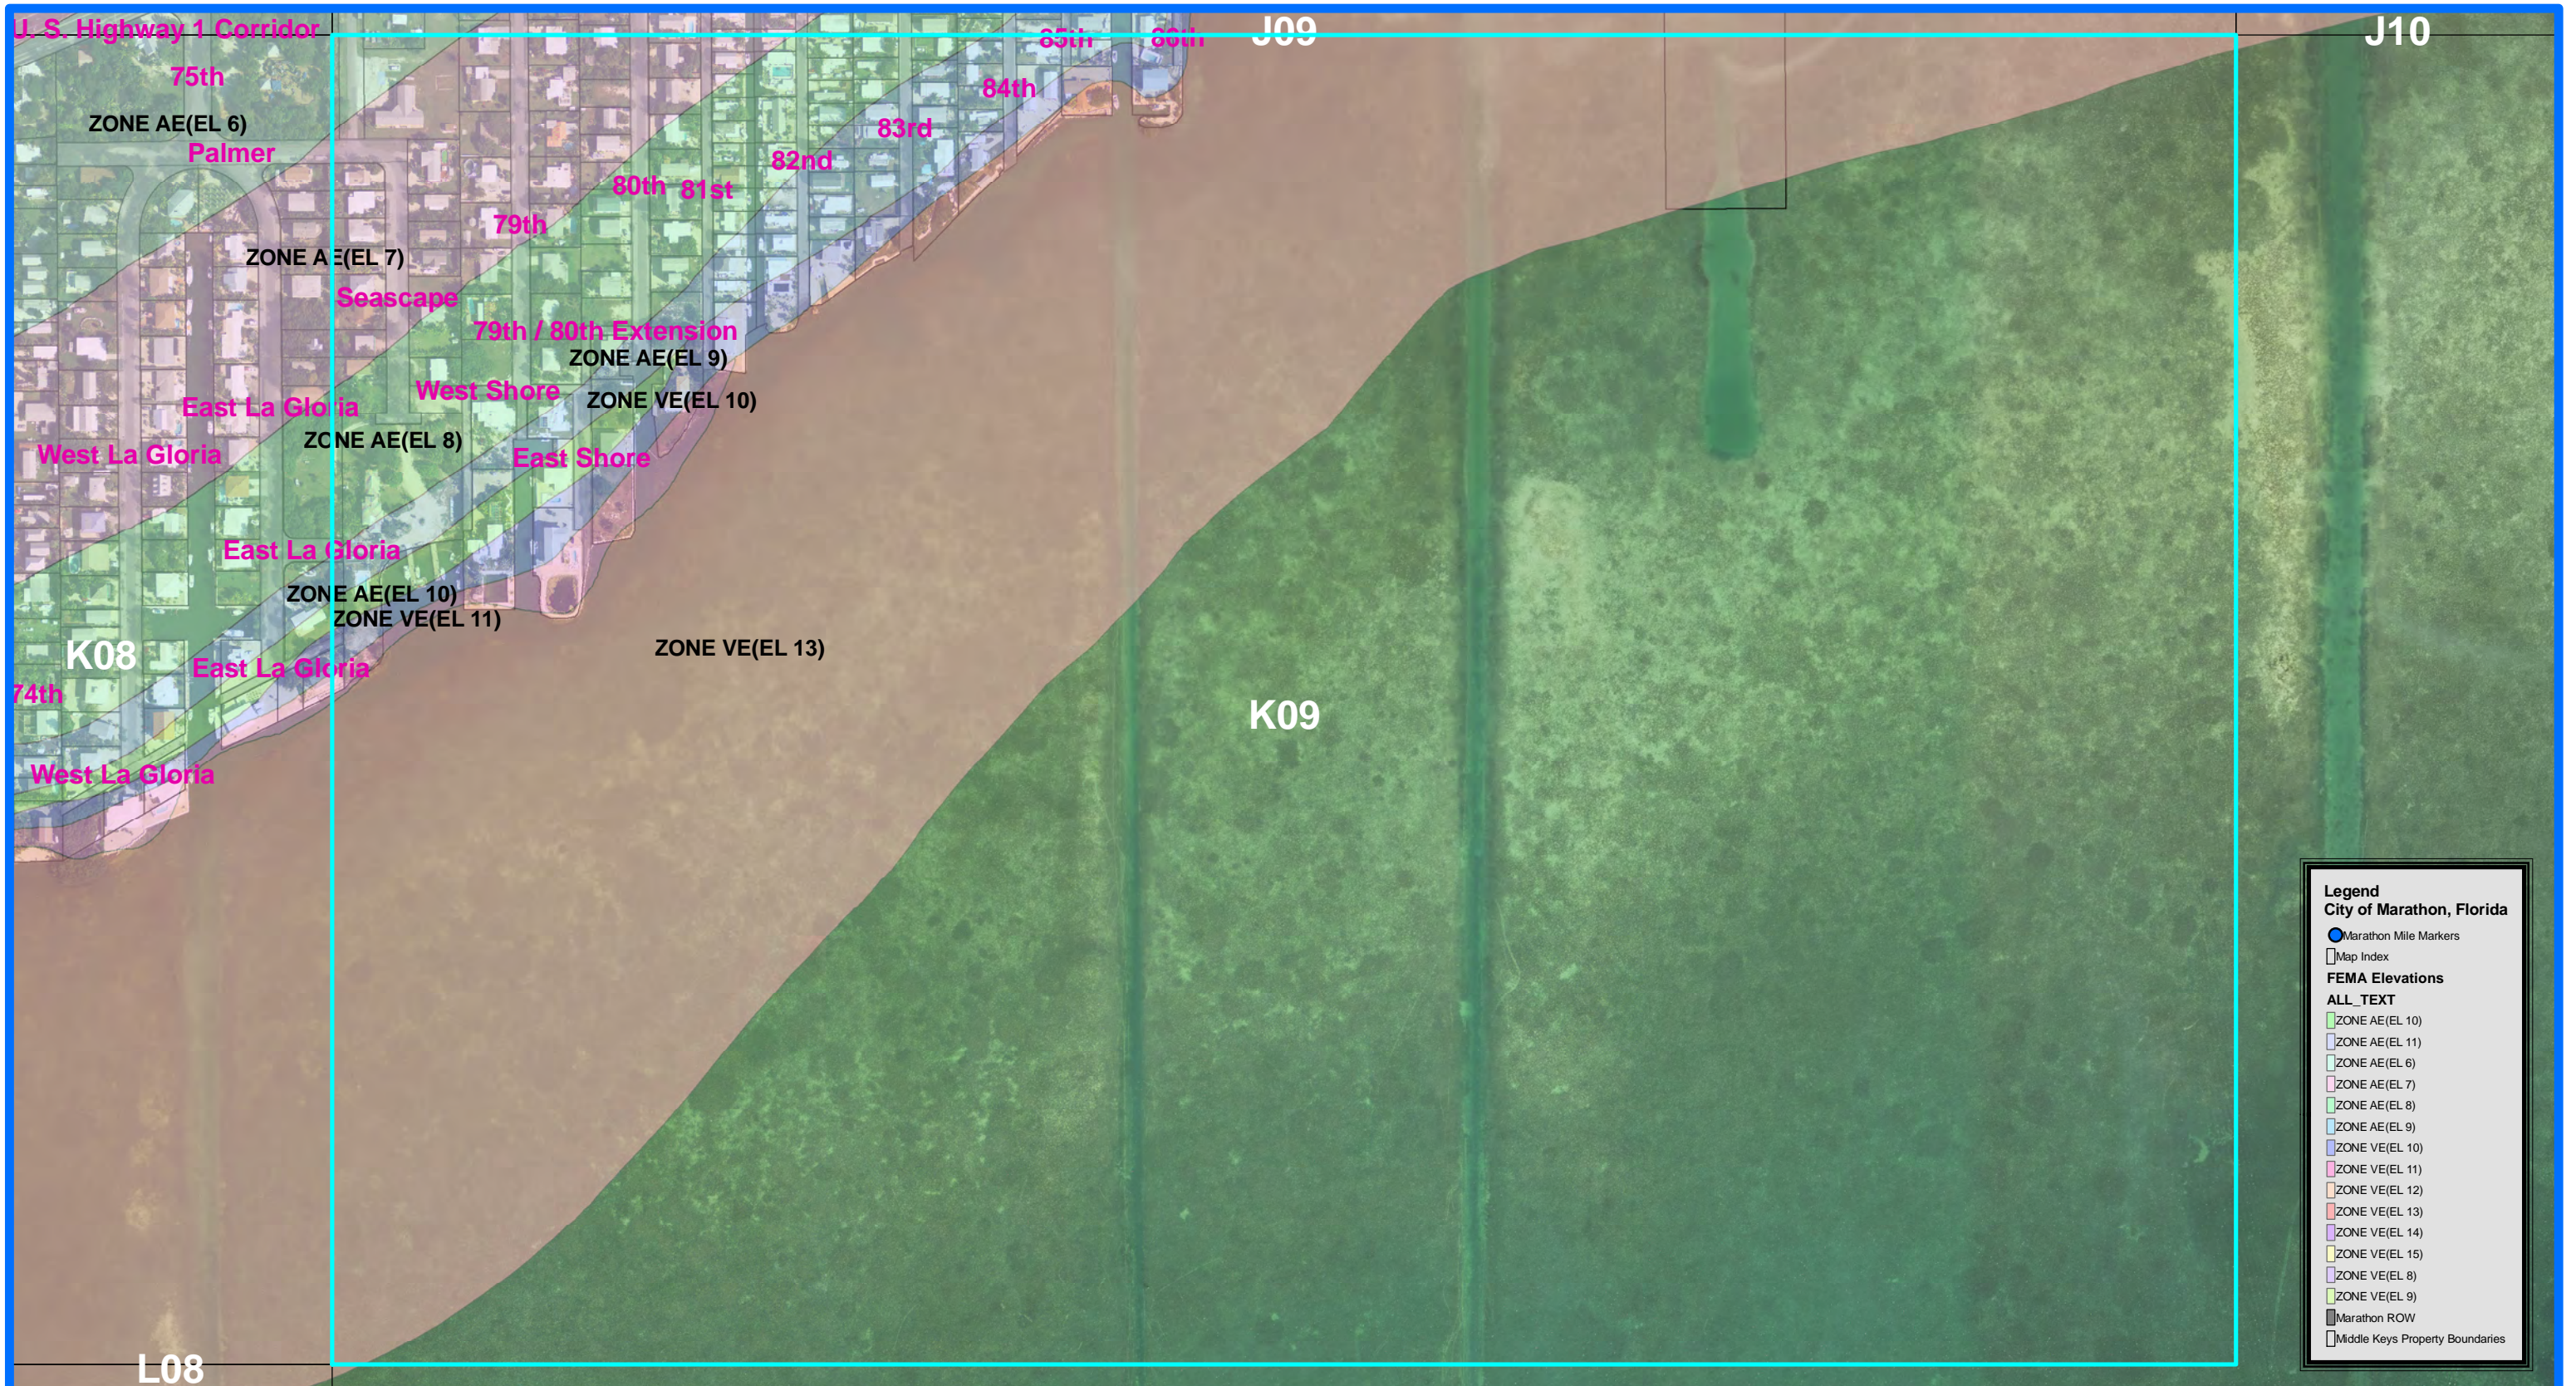

Legend
City of Marathon, Florida

- Marathon Mile Markers
- Map Index
- **FEMA Elevations**
- **ALL_TEXT**
- ZONE AE(EL 10)
- ZONE AE(EL 11)
- ZONE AE(EL 6)
- ZONE AE(EL 7)
- ZONE AE(EL 8)
- ZONE AE(EL 9)
- ZONE VE(EL 10)
- ZONE VE(EL 11)
- ZONE VE(EL 12)
- ZONE VE(EL 13)
- ZONE VE(EL 14)
- ZONE VE(EL 15)
- ZONE VE(EL 8)
- ZONE VE(EL 9)
- Marathon ROW
- Middle Keys Property Boundaries

City of Marathon, Florida - Official Map Product
Middle Keys - Marathon, Key Colony Beach, County
2005 FEMA FIRM Maps - City of Marathon, Comm. No. 120681 & Surroundings

MAP PAGE
K 09