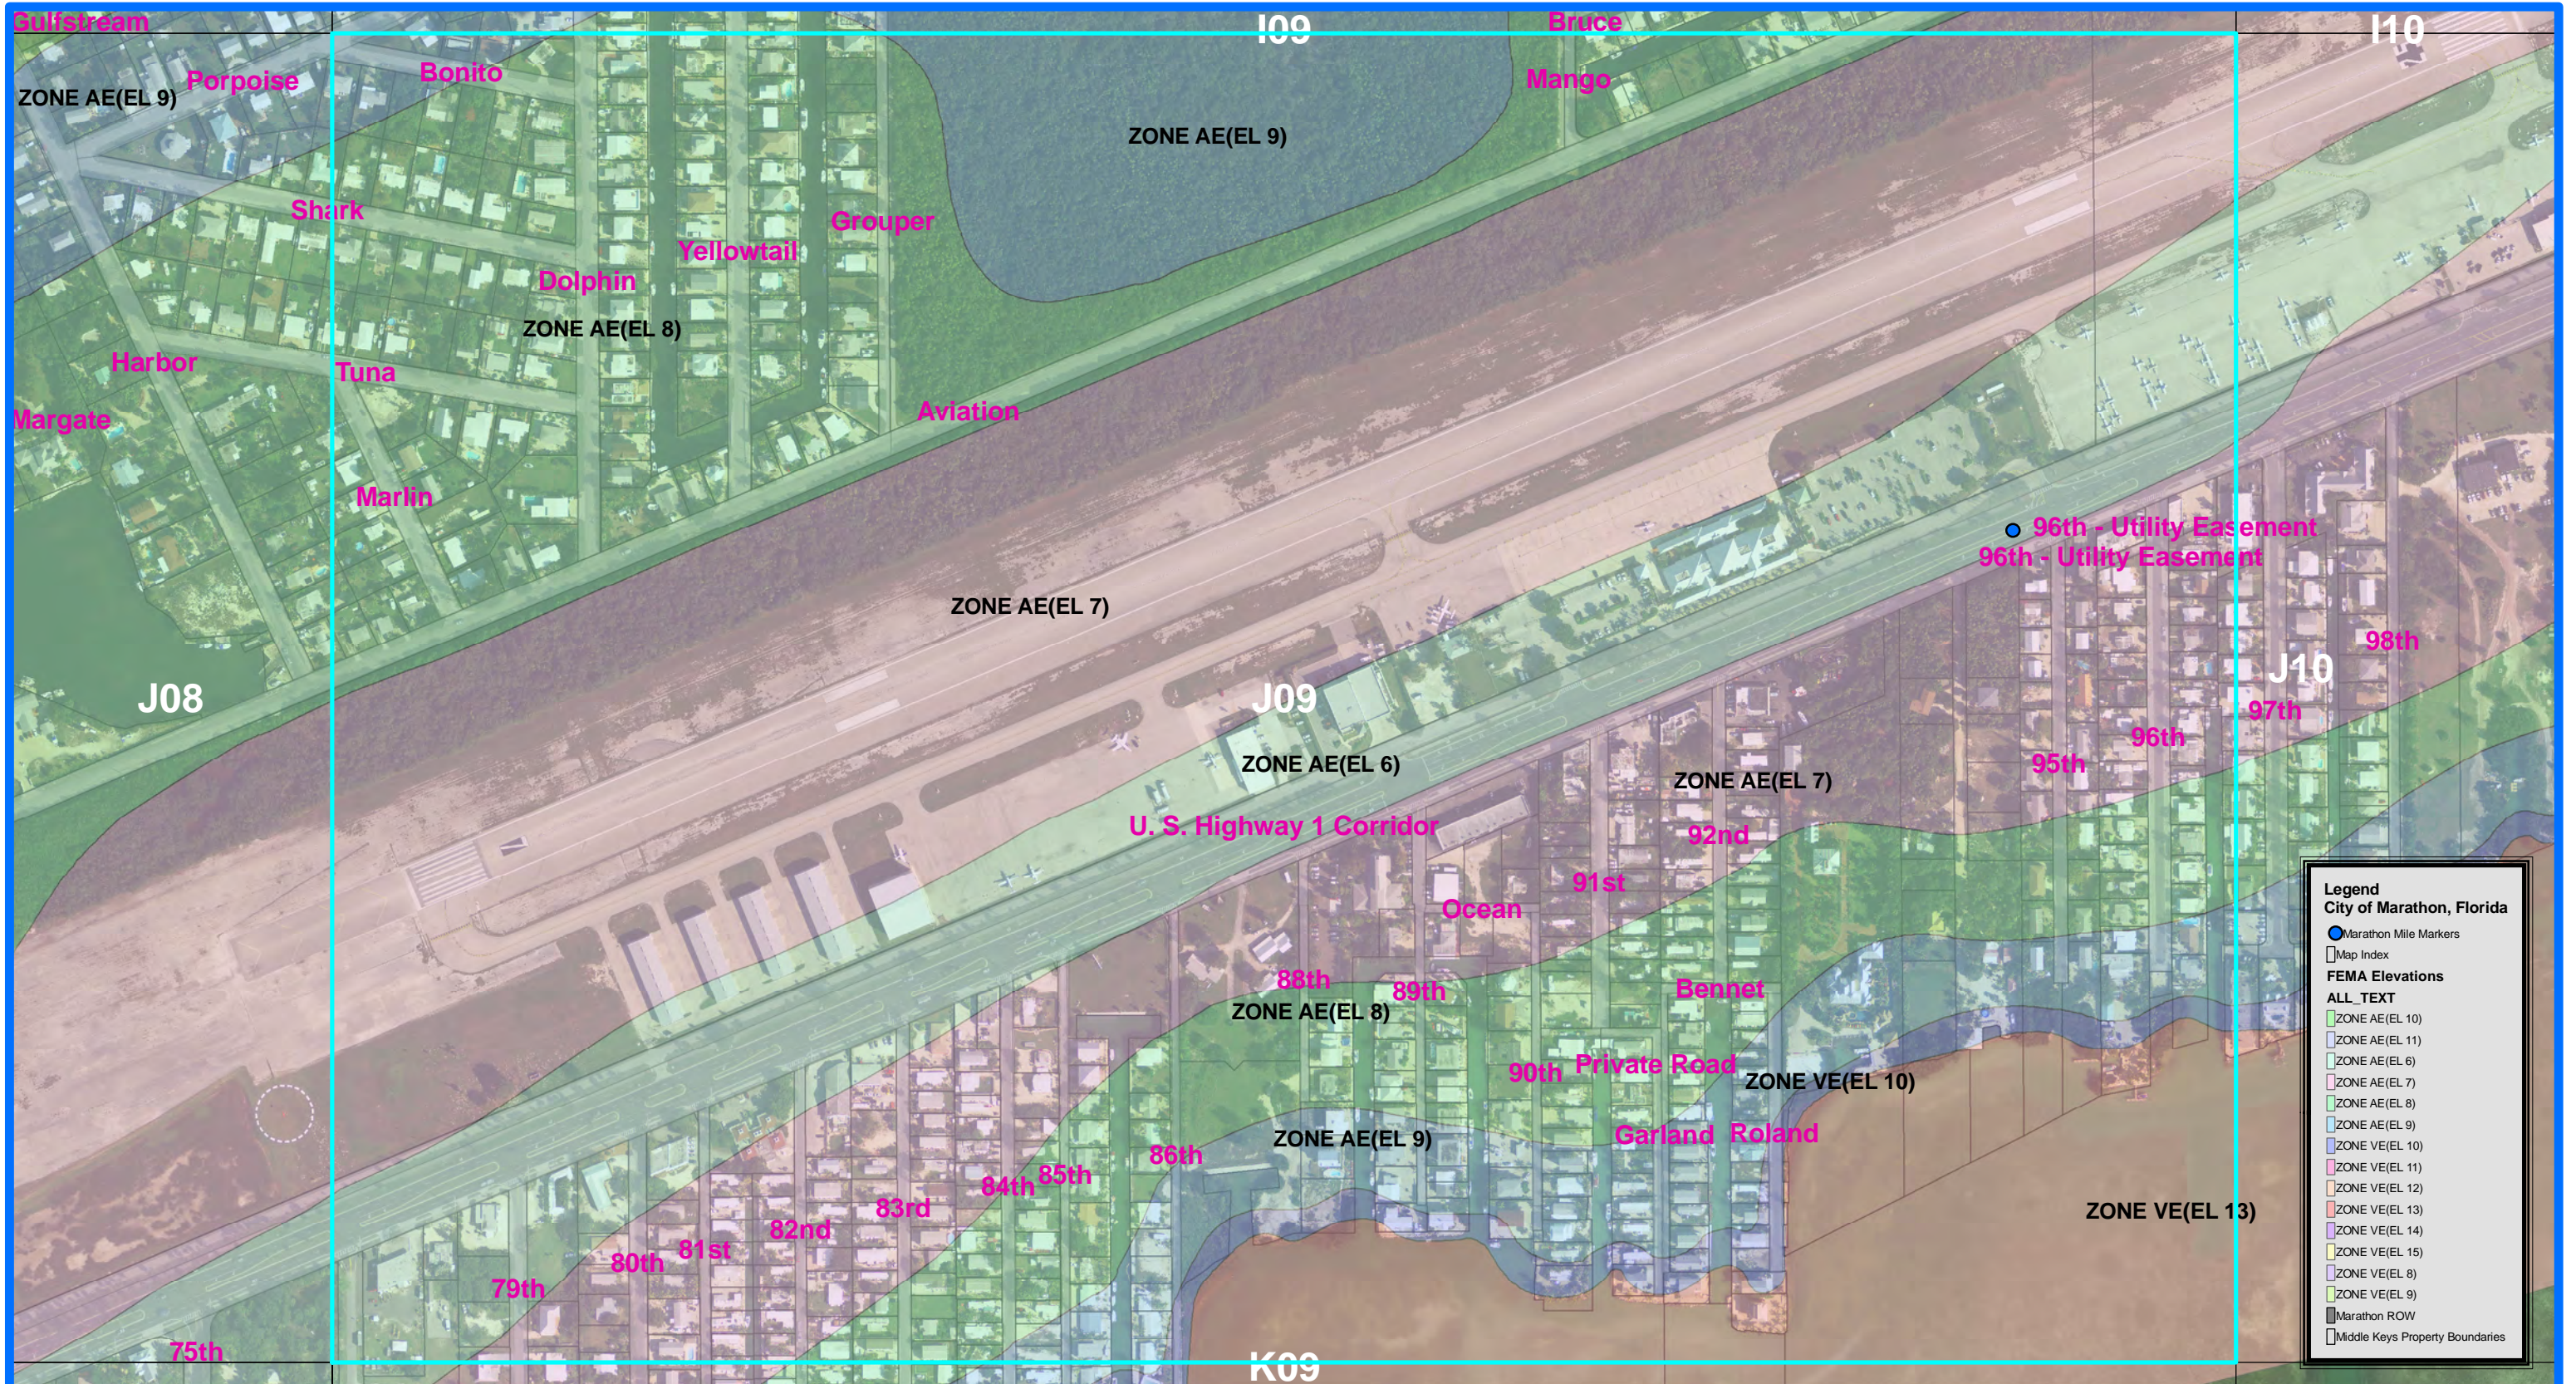

Legend
City of Marathon, Florida

- Marathon Mile Markers
- Map Index
- **FEMA Elevations**
- **ALL_TEXT**
- ZONE AE(EL 10)
- ZONE AE(EL 11)
- ZONE AE(EL 6)
- ZONE AE(EL 7)
- ZONE AE(EL 8)
- ZONE AE(EL 9)
- ZONE VE(EL 10)
- ZONE VE(EL 11)
- ZONE VE(EL 12)
- ZONE VE(EL 13)
- ZONE VE(EL 14)
- ZONE VE(EL 15)
- ZONE VE(EL 8)
- ZONE VE(EL 9)
- Marathon ROW
- Middle Keys Property Boundaries

City of Marathon, Florida - Official Map Product
Middle Keys - Marathon, Key Colony Beach, County
2005 FEMA FIRM Maps - City of Marathon, Comm. No. 120681 & Surroundings

MAP PAGE
J 09

"Click" Here to Return