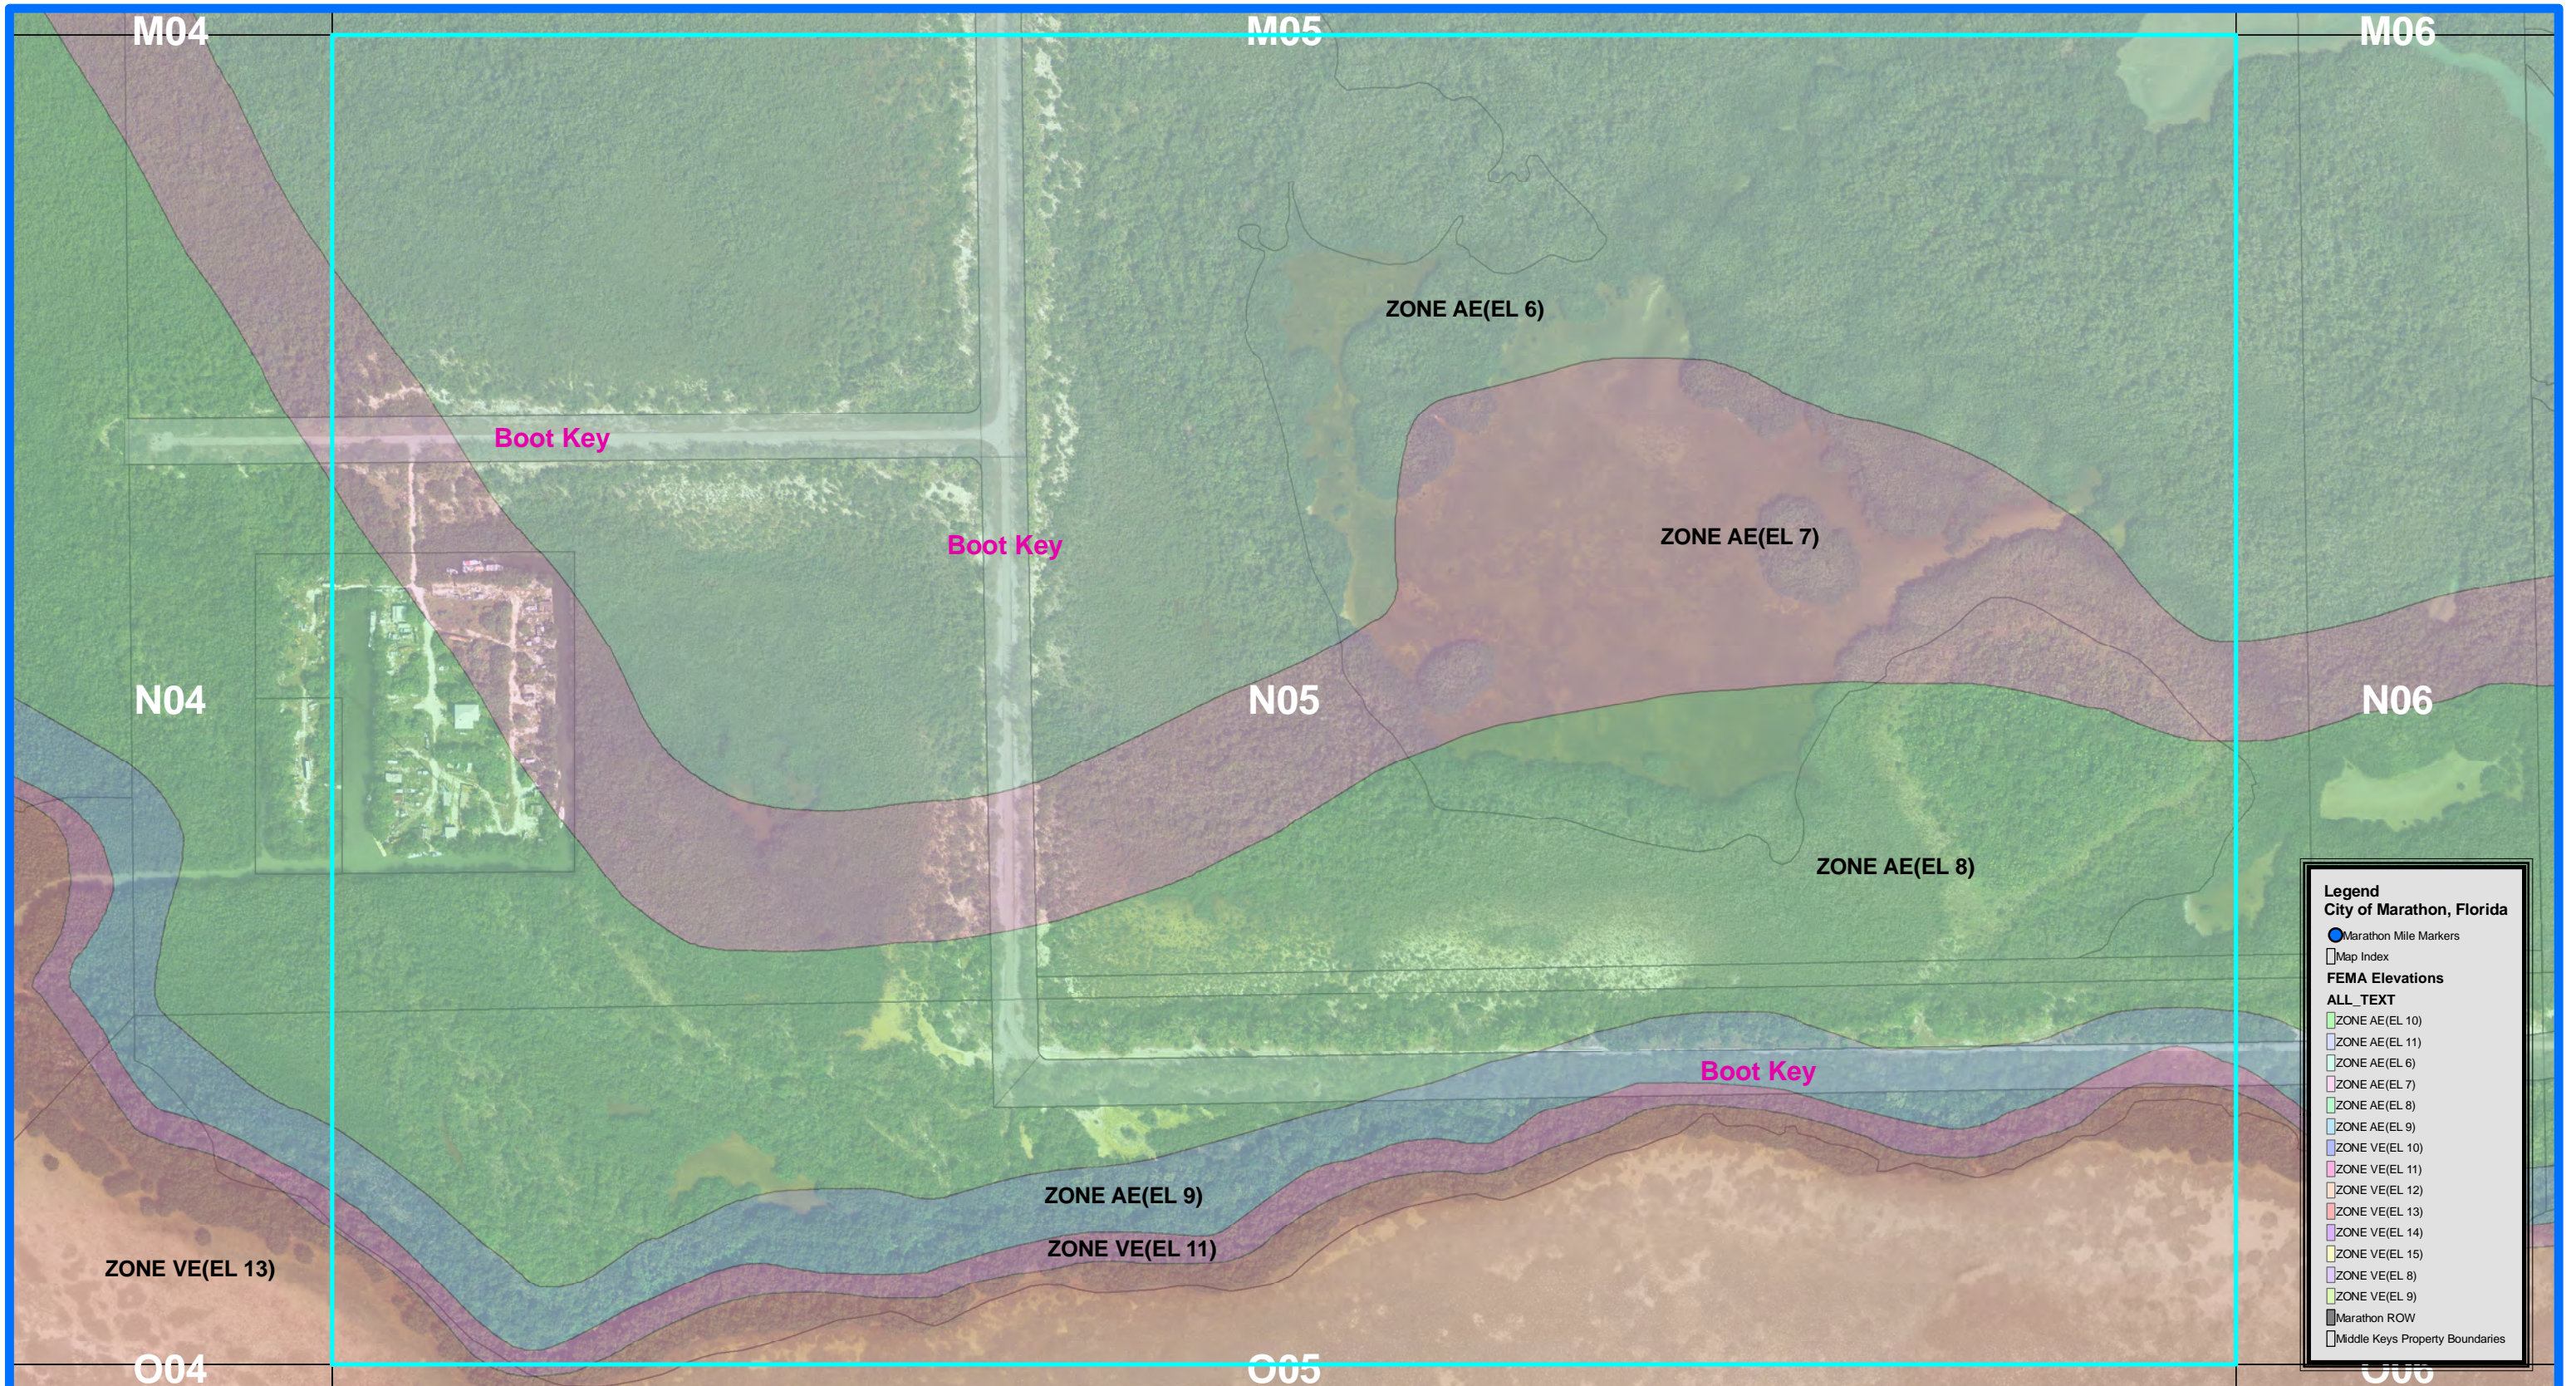

Legend
City of Marathon, Florida

- Marathon Mile Markers
- Map Index
- **FEMA Elevations**
- **ALL_TEXT**
- ZONE AE(EL 10)
- ZONE AE(EL 11)
- ZONE AE(EL 6)
- ZONE AE(EL 7)
- ZONE AE(EL 8)
- ZONE AE(EL 9)
- ZONE VE(EL 10)
- ZONE VE(EL 11)
- ZONE VE(EL 12)
- ZONE VE(EL 13)
- ZONE VE(EL 14)
- ZONE VE(EL 15)
- ZONE VE(EL 8)
- ZONE VE(EL 9)
- Marathon ROW
- Middle Keys Property Boundaries

City of Marathon, Florida - Official Map Product
Middle Keys - Marathon, Key Colony Beach, County
2005 FEMA FIRM Maps - City of Marathon, Comm. No. 120681 & Surroundings

0 155 310 620 930 1,240 1,550 1,860 2,170 2,480 Feet

MAP PAGE
N 05