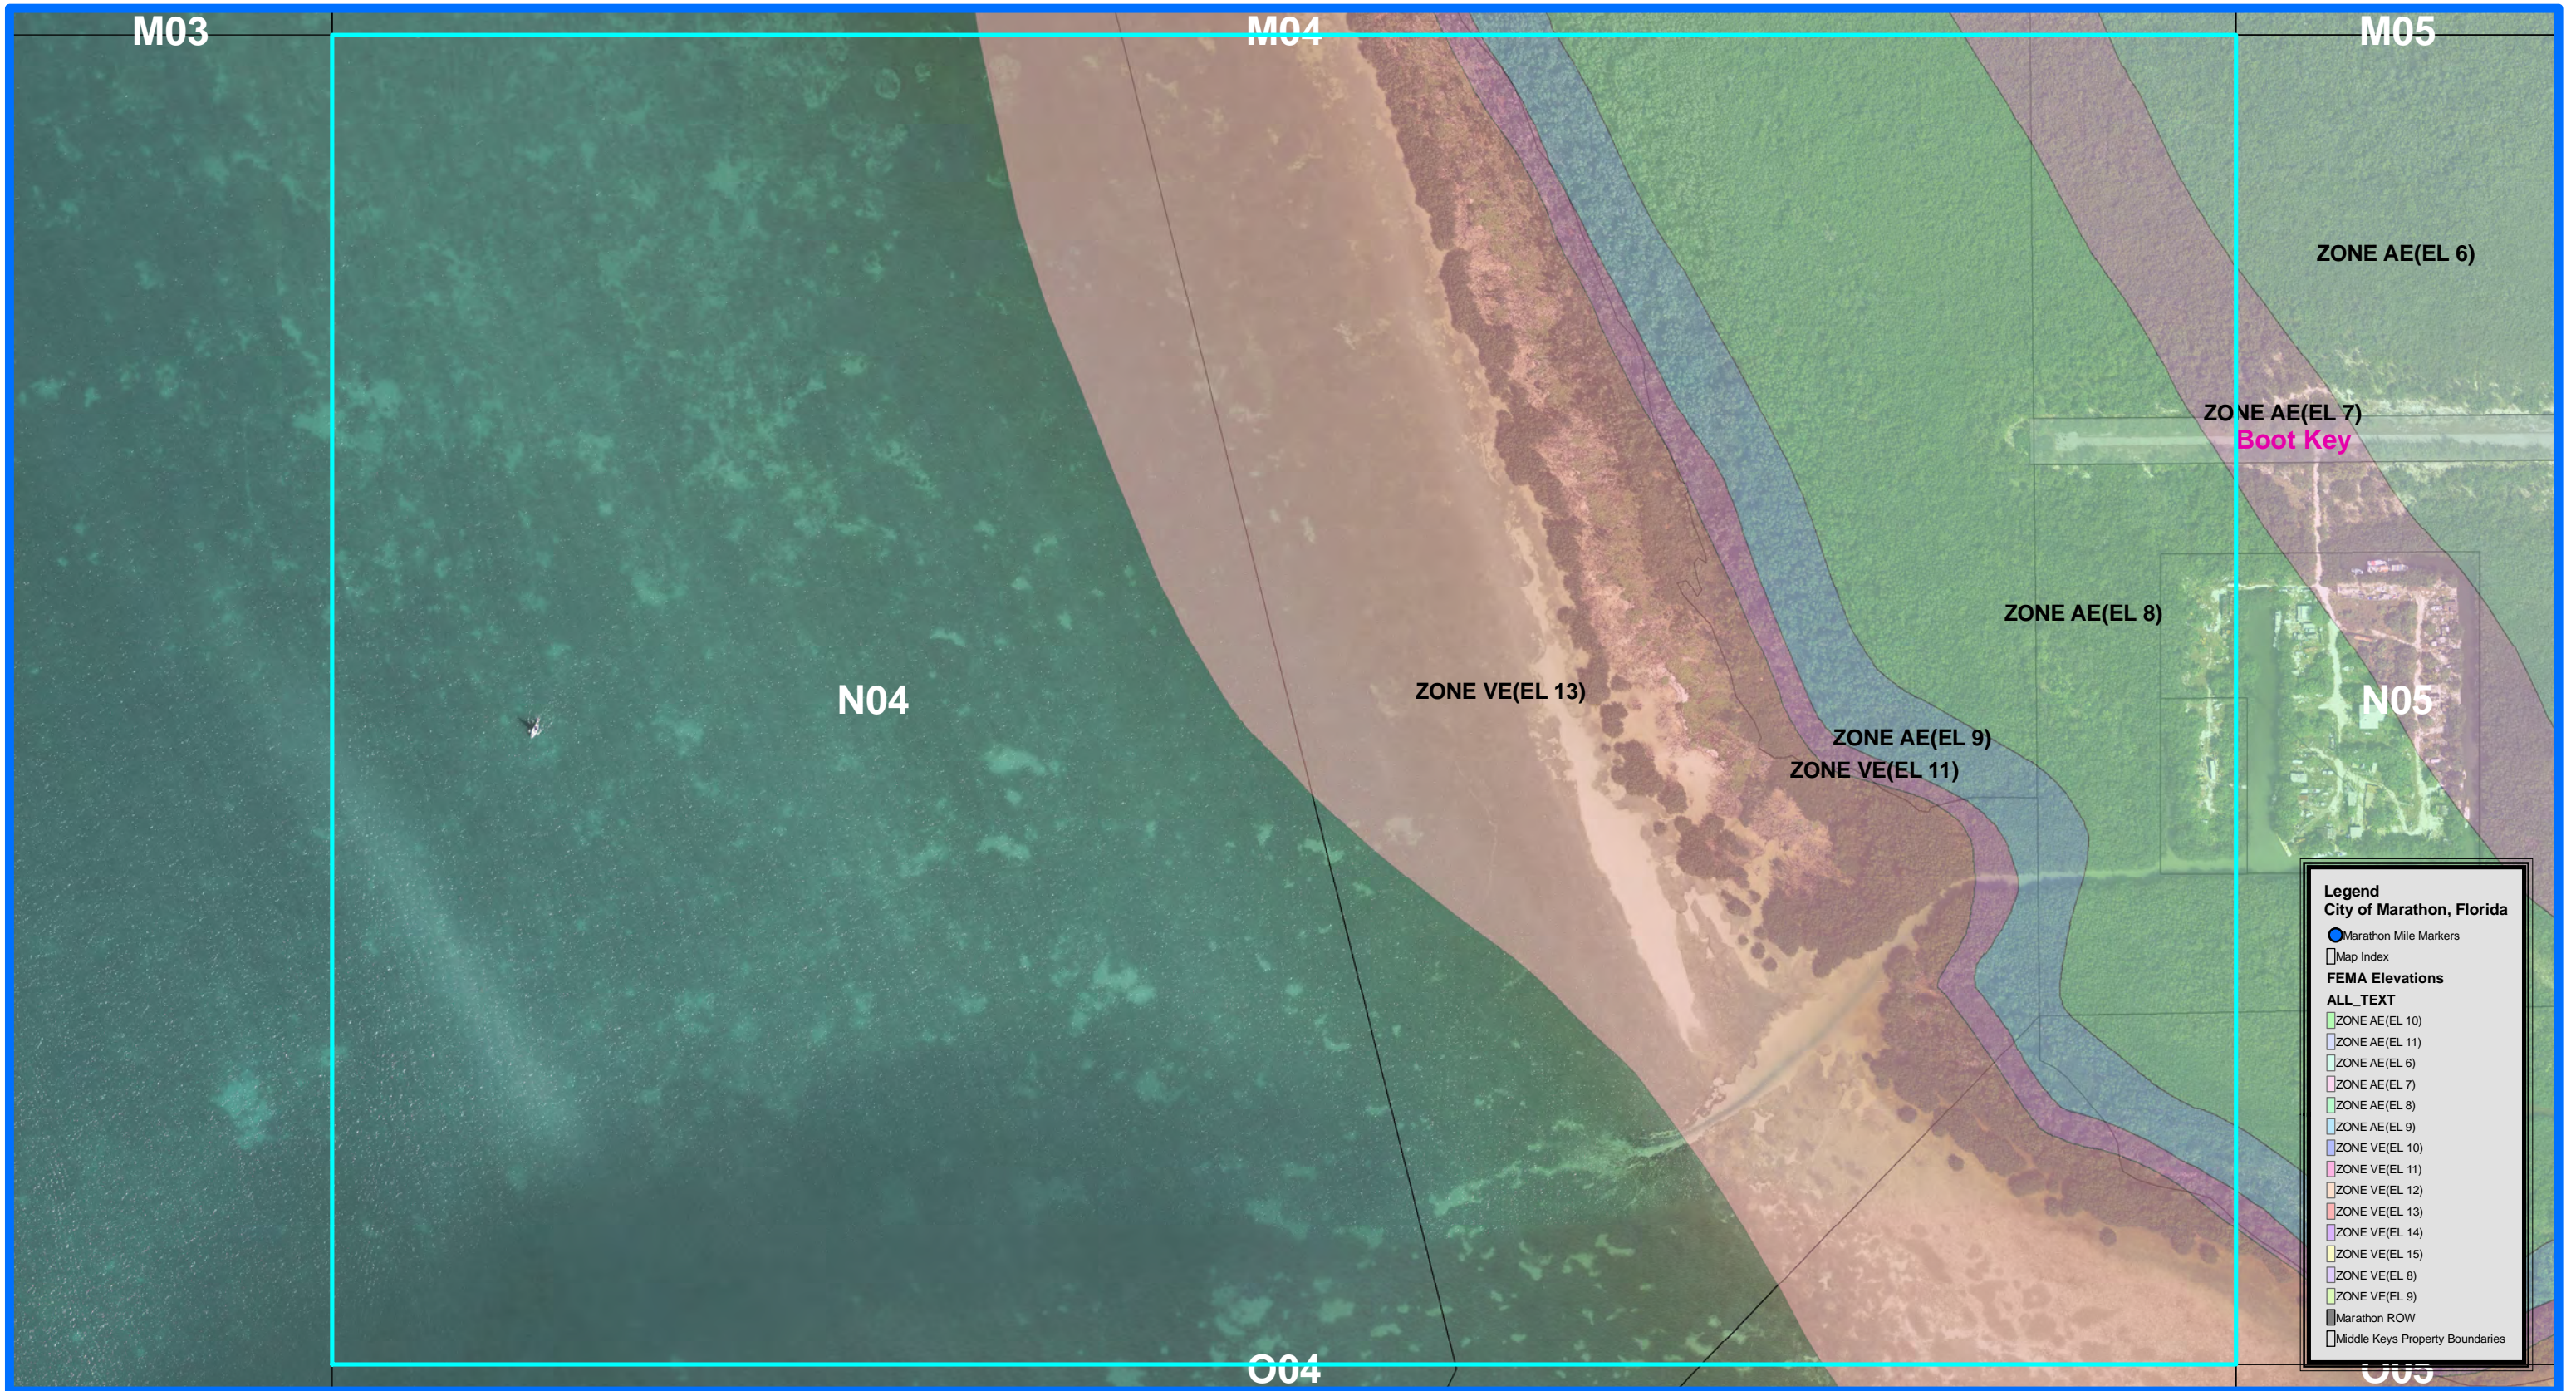

Legend
City of Marathon, Florida

- Marathon Mile Markers
- Map Index
- **FEMA Elevations**
- **ALL_TEXT**
- ZONE AE(EL 10)
- ZONE AE(EL 11)
- ZONE AE(EL 6)
- ZONE AE(EL 7)
- ZONE AE(EL 8)
- ZONE AE(EL 9)
- ZONE VE(EL 10)
- ZONE VE(EL 11)
- ZONE VE(EL 12)
- ZONE VE(EL 13)
- ZONE VE(EL 14)
- ZONE VE(EL 15)
- ZONE VE(EL 8)
- ZONE VE(EL 9)
- Marathon ROW
- Middle Keys Property Boundaries

City of Marathon, Florida - Official Map Product
Middle Keys - Marathon, Key Colony Beach, County
2005 FEMA FIRM Maps - City of Marathon, Comm. No. 120681 & Surroundings

MAP PAGE
N 04