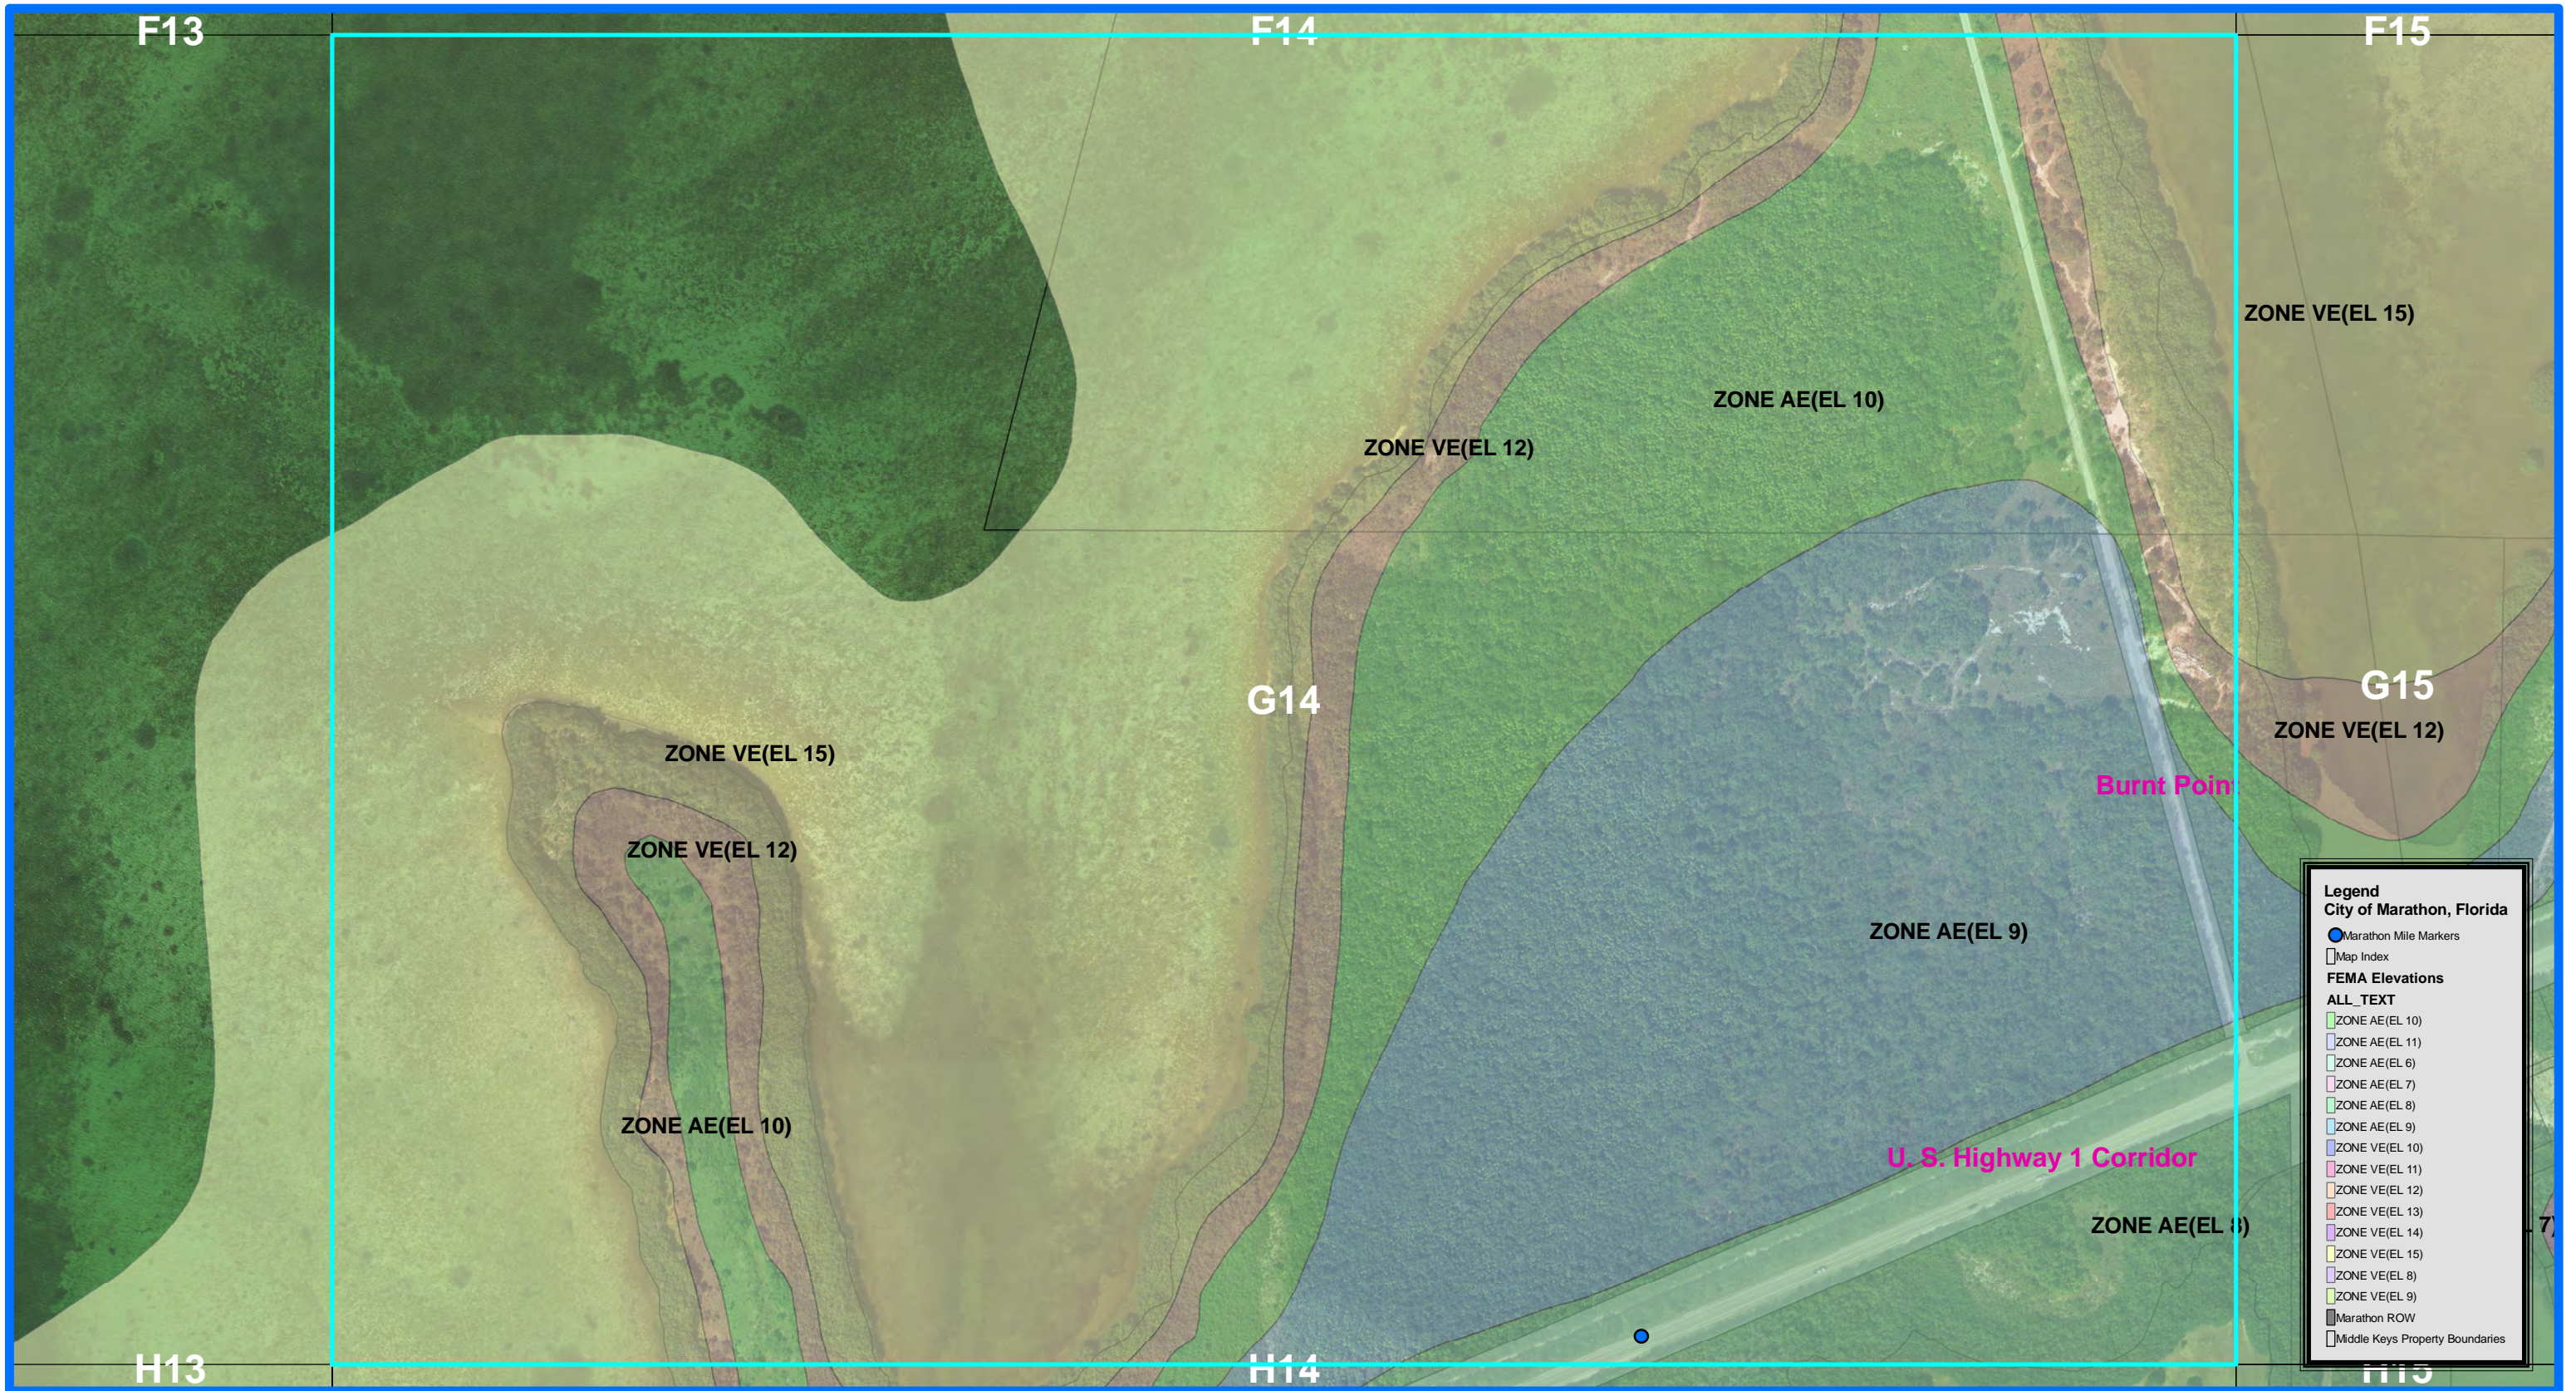

Legend
City of Marathon, Florida

- Marathon Mile Markers
- Map Index
- **FEMA Elevations**
- **ALL_TEXT**
- ZONE AE(EL 10)
- ZONE AE(EL 11)
- ZONE AE(EL 6)
- ZONE AE(EL 7)
- ZONE AE(EL 8)
- ZONE AE(EL 9)
- ZONE VE(EL 10)
- ZONE VE(EL 11)
- ZONE VE(EL 12)
- ZONE VE(EL 13)
- ZONE VE(EL 14)
- ZONE VE(EL 15)
- ZONE VE(EL 8)
- ZONE VE(EL 9)
- Marathon ROW
- Middle Keys Property Boundaries

City of Marathon, Florida - Official Map Product
Middle Keys - Marathon, Key Colony Beach, County
2005 FEMA FIRM Maps - City of Marathon, Comm. No. 120681 & Surroundings

MAP PAGE
G 14

"Click" Here to
Return