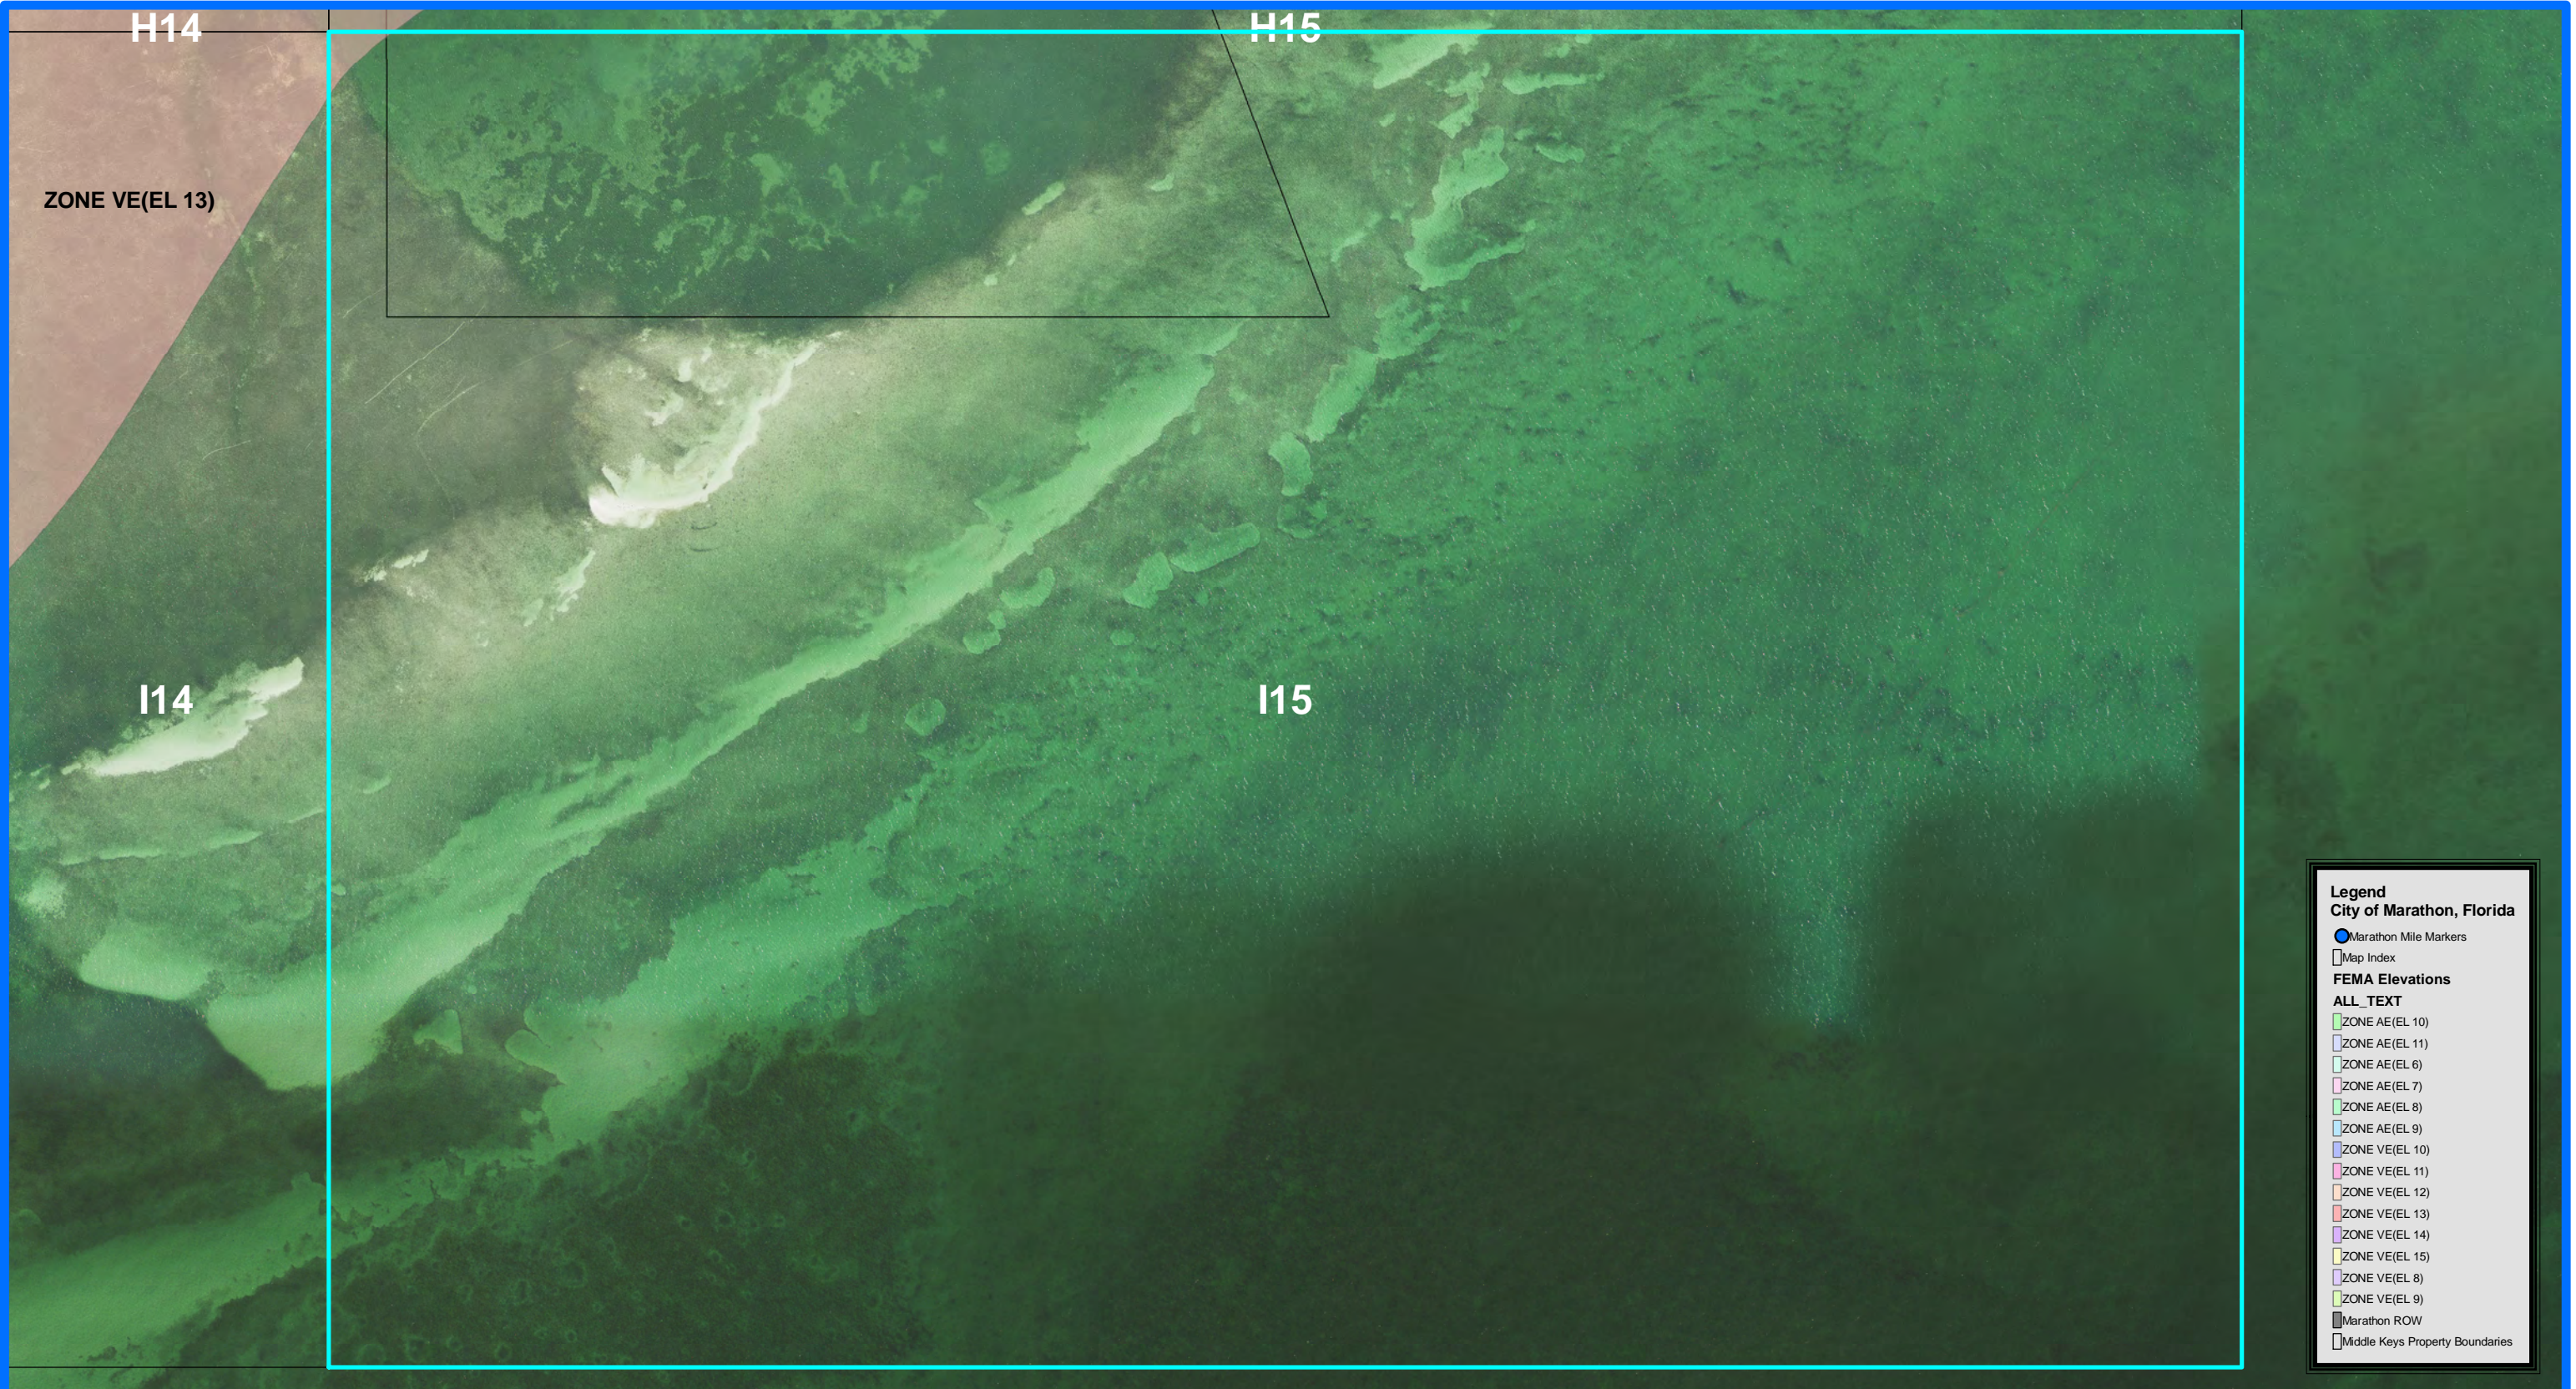

City of Marathon, Florida - Official Map Product
Middle Keys - Marathon, Key Colony Beach, County
2005 FEMA FIRM Maps - City of Marathon, Comm. No. 120681 & Surroundings

MAP PAGE
I 15